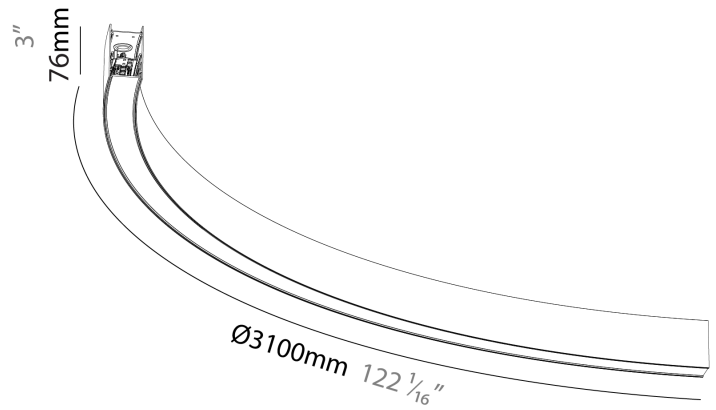

1. To build a product code in our configurator select the specify button on the base model # product page
2. To build a manual product code on this datasheet choose from the options listed below in blue font and add the suffix to the base model #

GENERAL

Series: Forties
Partner: Prolicht
Division: Architectural
Installation: Surface
Product Type: Linear Profiles
Mounting Location: Ceiling
Light Distribution: Direct

PHYSICAL

Shape: Rectangle
Length (mm): 3100
Length (in): 122 1/16"
Width (mm): 45
Width (in): 1 3/4"
Height (mm): 76
Height (in): 3
Weight (kg): 2.2
Diffuser: [Opal](#), [Prismatic](#), [Clear Prismatic](#)
Fixture Finish: [SSR / BKV / CWI / CRY / HAB / UFT / ITA / RUA / FTG / MYG / LOD / PUS / FRO / FUP / KIA / POP / BLS / SPG / MEY / GOH / CHC / COM / ABZ / JAG / OBR / MOS / ROR](#)
Accent Finish: [OPL / MPM / CMP](#)
Fixture Material: Aluminum Die Cast

ELECTRICAL

Lamp Type: LED
Input Wattage (W): 52
Total Output Wattage (W): 47.3
Dimming: [Non-Dimming / 0-10V Dimming / Phase Dimming / DALI Dimming / MATTER Dimming](#)
Driver Included: Yes
Driver Location: Integrated
Driver Type: Constant Current - Universal
Driver Class: Class 2
Input Voltage (V): 120

LED

Color Temperature (°K): [2700 / 3000 / 3500 / 4000](#)
Max. Delivered Lumen (lm): Max 6056
CRI: >90 CRI
Lamp Life (hrs): 50000

RATINGS AND CERTIFICATIONS

Certified By: Certified for North American Standards
IP rating: IP20