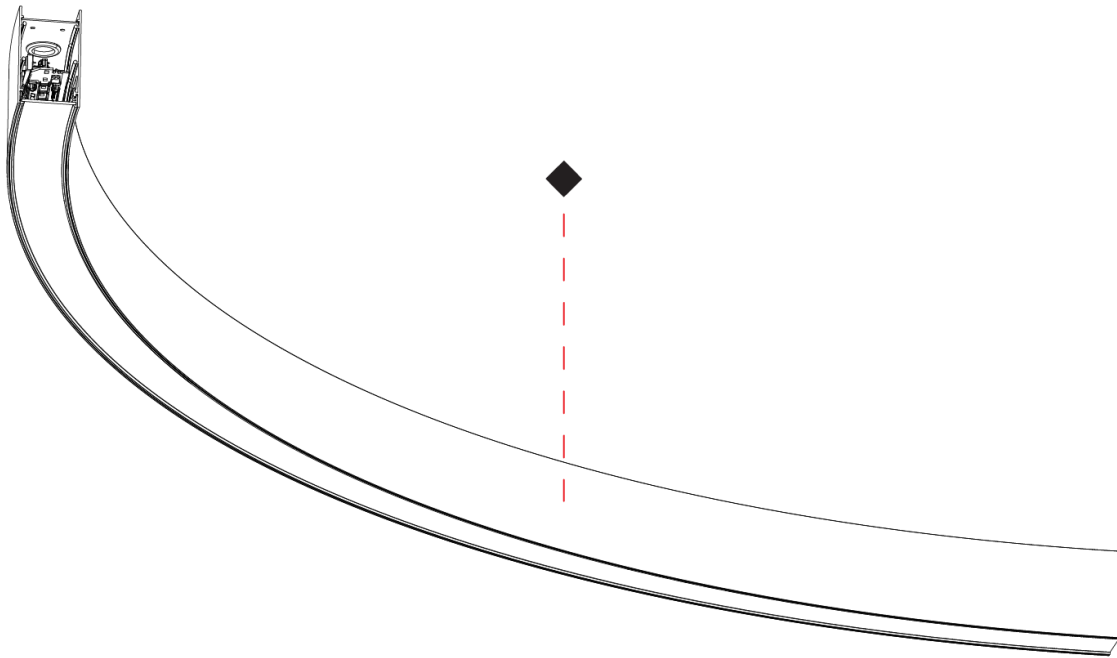

FORTIES SURFACE

A3C191-

PROJECT

TYPE

SPECIFIER

QUANTITY

DATE

A