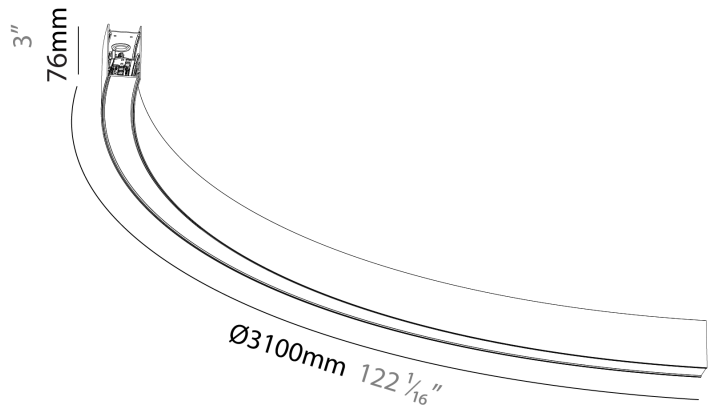

1. To build a product code in our configurator select the specify button on the base model # product page
2. To build a manual product code on this datasheet choose from the options listed below in blue font and add the suffix to the base model #

GENERAL
Series: Forties
Partner: Prolicht
Division: Architectural
Installation: Surface
Product Type: Linear Profiles
Mounting Location: Ceiling
Light Distribution: Direct

PHYSICAL
Shape: Rectangle
Length (mm): 3100
Length (in): 122 1/16
Width (mm): 45
Width (in): 1 3/4
Height (mm): 76
Height (in): 3
Weight (kg): 1.5
Diffuser: Opal, Prismatic, Clear Prismatic
Fixture Finish: SSR / BKV / CWI / CRY / HAB / UFT / ITA / RUA / FTG / MYG / LOD / PUS / FRO / FUP / KIA / POP / BLS / SPG / MEY / GOH / CHC / COM / ABZ / JAG / OBR / MOS / ROR
Accent Finish: OPL / MPM / CMP
Fixture Material: Aluminum Die Cast

ELECTRICAL
Lamp Type: LED
Input Wattage (W): 25
Total Output Wattage (W): 22.7
Dimming: Non-Dimmable
Driver Included: Yes
Driver Location: Integrated
Driver Type: Constant Current - Universal
Driver Class: Class 2
Input Voltage (V): 120

LED
Color Temperature (°K): 2700 / 3000 / 3500 / 4000
Max. Delivered Lumen (lm): Max 3018
CRI: >90 CRI
Lamp Life (hrs): 50000

RATINGS AND CERTIFICATIONS
Certified By: Certified for North American Standards
IP rating: IP20