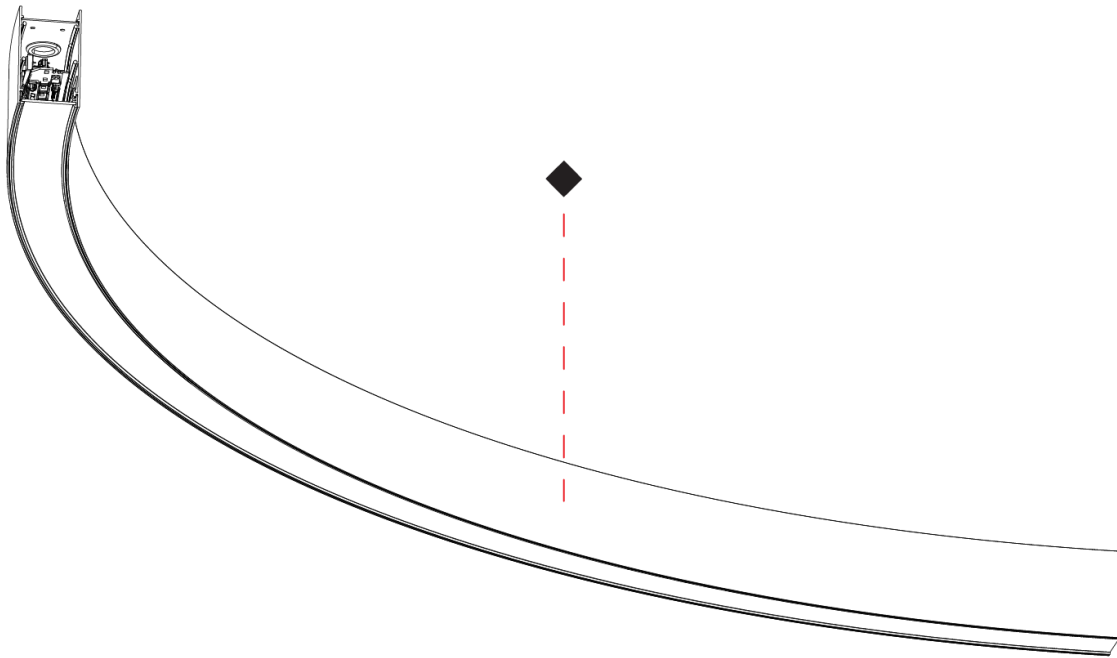

FORTIES SURFACE

A3C191-HE-

PROJECT

TYPE

SPECIFIER

QUANTITY

DATE

A