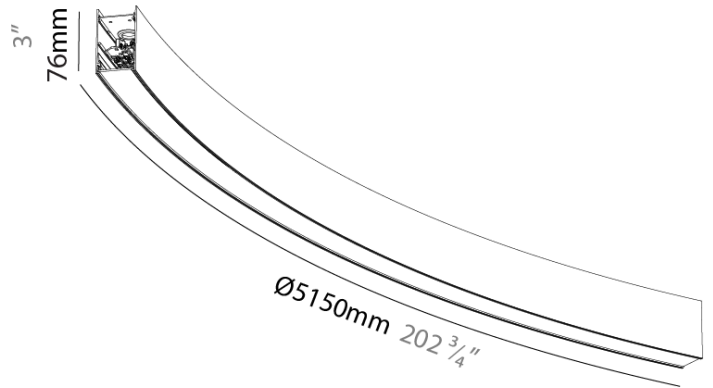

1. To build a product code in our configurator select the specify button on the base model # product page
2. To build a manual product code on this datasheet choose from the options listed below in blue font and add the suffix to the base model #

GENERAL
Series: Forties
Partner: Prolicht
Division: Architectural
Installation: Surface
Product Type: Linear Profiles
Mounting Location: Ceiling
Light Distribution: Direct

PHYSICAL
Shape: Rectangle
Length (mm): 5150
Length (in): 202 3/4
Width (mm): 45
Width (in): 1 3/4
Height (mm): 76
Height (in): 3
Weight (kg): 2.2
Diffuser: [Opal](#), [Prismatic](#), [Clear Prismatic](#)
Fixture Finish: [SSR / BKV / CWI / CRY / HAB / UFT / ITA / RUA / FTG / MYG / LOD / PUS / FRO / FUP / KIA / POP / BLS / SPG / MEY / GOH / CHC / COM / ABZ / JAG / OBR / MOS / ROR](#)
Accent Finish: [OPL / MPM / CMP](#)
Fixture Material: Aluminum Die Cast

ELECTRICAL
Lamp Type: LED
Input Wattage (W): 43
Total Output Wattage (W): 39.1
Dimming: [Non-Dimming / 0-10V Dimming / Phase Dimming / DALI Dimming / MATTER Dimming](#)
Driver Included: Yes
Driver Location: Integrated
Driver Type: Constant Current - Universal
Driver Class: Class 2
Input Voltage (V): 120

LED
Color Temperature (°K): [2700 / 3000 / 3500 / 4000](#)
Max. Delivered Lumen (lm): Max 5047
CRI: >90 CRI
Lamp Life (hrs): 50000

RATINGS AND CERTIFICATIONS
Certified By: Certified for North American Standards
IP rating: IP20