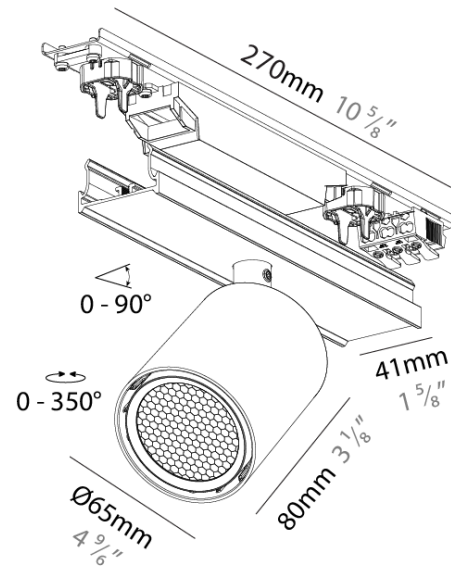

1. To build a product code in our configurator select the specify button on the base model # product page
2. To build a manual product code on this datasheet choose from the options listed below in blue font and add the suffix to the base model #

GENERAL

Series: Forties
Partner: Prolight
Division: Architectural
Installation: Surface
Mounting Location: Ceiling
Light Distribution: Direct

PHYSICAL

Shape: Cylinder
Diameter (mm): 65
Diameter (in): 2 ⁵/₁₆
Length (mm): 200
Length (in): 7 ⁷/₈
Width (mm): 120
Width (in): 4 ³/₄
Height (mm): 80
Height (in): 3 ¹/₈
Weight (kg): 0.6
Diffuser: Lens Pack - Spread Lens / Linear Spread Lens / Honeycomb Louver
Fixture Finish: SSR / BKV / CWI / CRY / HAB / UFT / ITA / RUA / FTG / MYG / LOD / PUS / FRO / FUP / KIA / POP / BLS / SPG / MEY / GOH / CHC / COM / ABZ / JAG / OBR / MOS / ROR
Fixture Material: Aluminum Die Cast

ELECTRICAL

Lamp Type: LED
Input Wattage (W): 23
Total Output Wattage (W): 20.9
Dimming: Non-Dimming / Phase Dimming / DALI Dimming / 0-10V Dimming / MATTER Dimming / Casambi
Driver Included: Yes
Driver Location: Integrated
Driver Class: Class 2
Input Voltage (V): 120

LED

Color Temperature (°K): 2700 / 3000 / 3500 / 4000
Max. Delivered Lumen (lm): Max 2245
CRI: >90 CRI
Lamp Life (hrs): 50000

OPTICAL

Beam Angle: 24, 36, 52

RATINGS AND CERTIFICATIONS

Certified By: Certified for North American Standards
IP rating: IP20