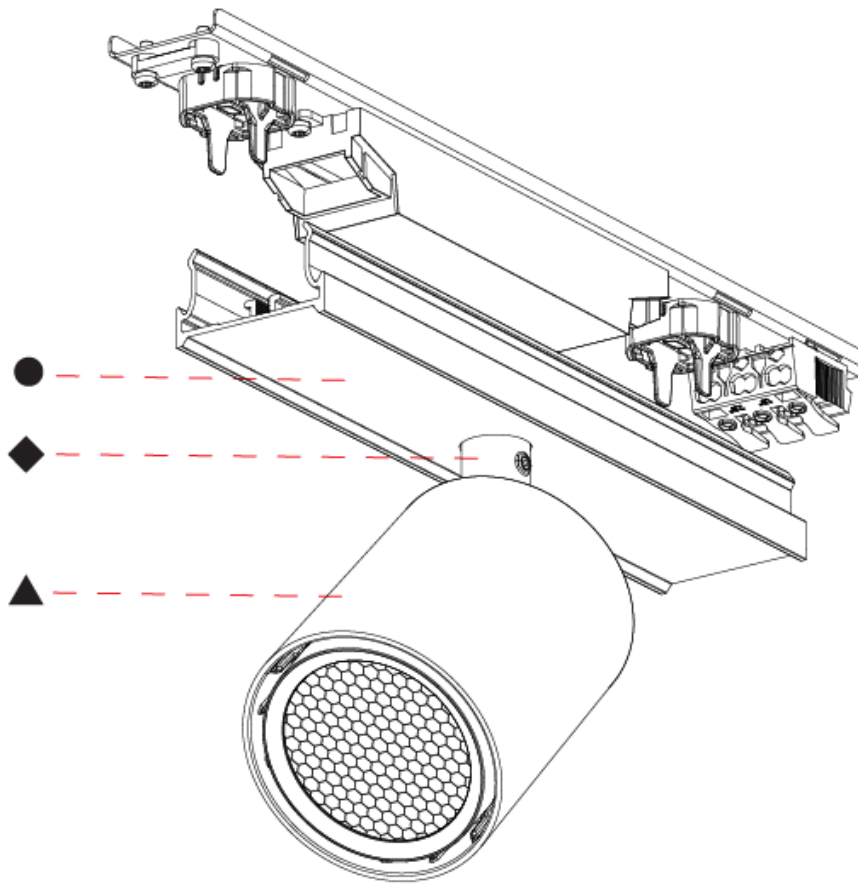

A3C194-

PROJECT	_____
TYPE	_____
SPECIFIER	_____
QUANTITY	_____
DATE	_____

A