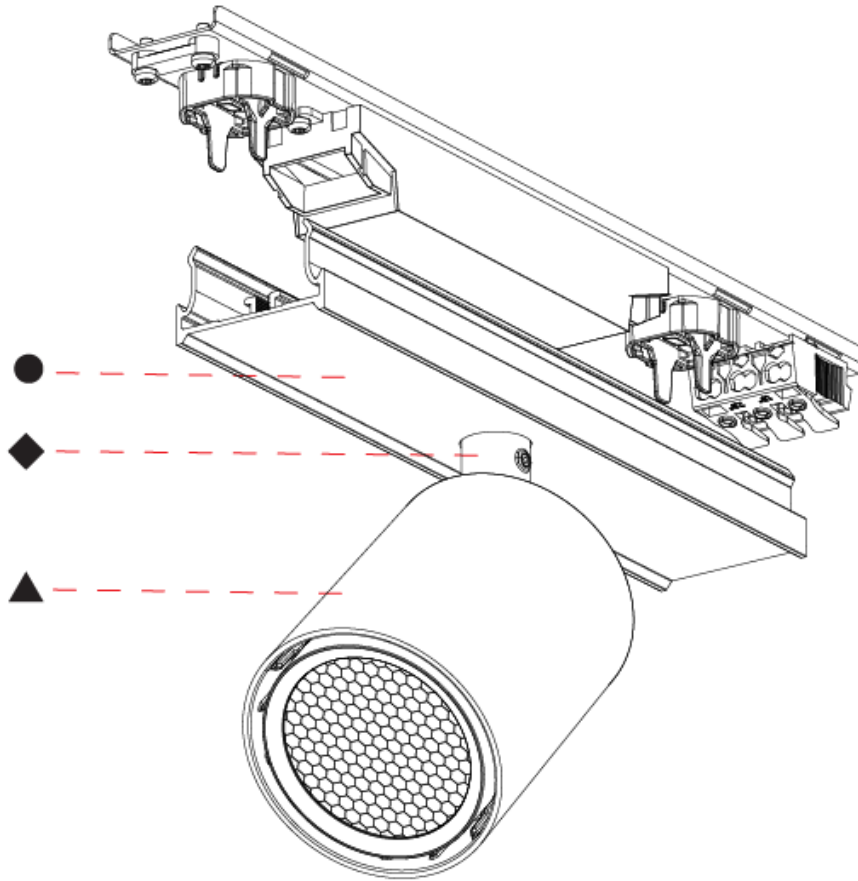

PROJECT	_____
TYPE	_____
SPECIFIER	_____
QUANTITY	_____
DATE	_____