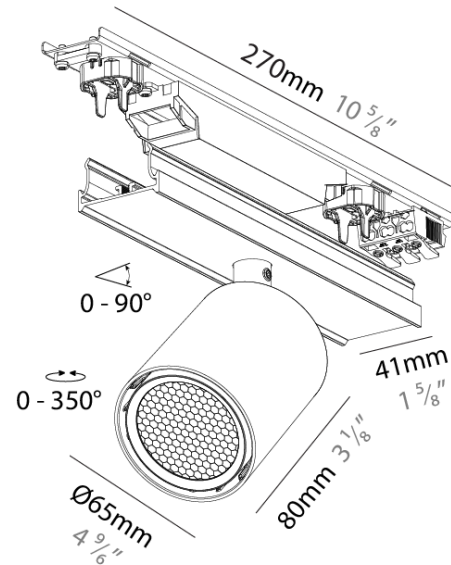

1. To build a product code in our configurator select the specify button on the base model # product page
2. To build a manual product code on this datasheet choose from the options listed below in blue font and add the suffix to the base model #

GENERAL

Series: Forties
Partner: Prolicht
Division: Architectural
Installation: Surface
Mounting Location: Ceiling
Light Distribution: Direct

PHYSICAL

Shape: Cylinder
Diameter (mm): 65
Diameter (in): 2 5/16
Length (mm): 200
Length (in): 7 7/8
Width (mm): 120
Width (in): 4 3/4
Height (mm): 80
Height (in): 3 1/8
Weight (kg): 0.6
Diffuser: Lens Pack - Spread Lens / Linear Spread Lens / Honeycomb Louver
Fixture Finish: SSR / BKV / CWI / CRY / HAB / UFT / ITA / RUA / FTG / MYG / LOD / PUS / FRO / FUP / KIA / POP / BLS / SPG / MEY / GOH / CHC / COM / ABZ / JAG / OBR / MOS / ROR
Fixture Material: Aluminum Die Cast

ELECTRICAL

Lamp Type: LED
Input Wattage (W): 14.4
Total Output Wattage (W): 12.7
Dimming: Non-dimming / DALI Dimming / MATTER Dimming
Driver Included: Yes
Driver Location: Integrated
Driver Class: Class 2
Input Voltage (V): 120

LED

Color Temperature (°K): 2700 / 3000 / 3500 / 4000
Max. Delivered Lumen (lm): Max 1269
CRI: >90 CRI
Lamp Life (hrs): 50000

OPTICAL

Beam Angle: 18, 34, 54

RATINGS AND CERTIFICATIONS

Certified By: Certified for North American Standards
IP rating: IP20