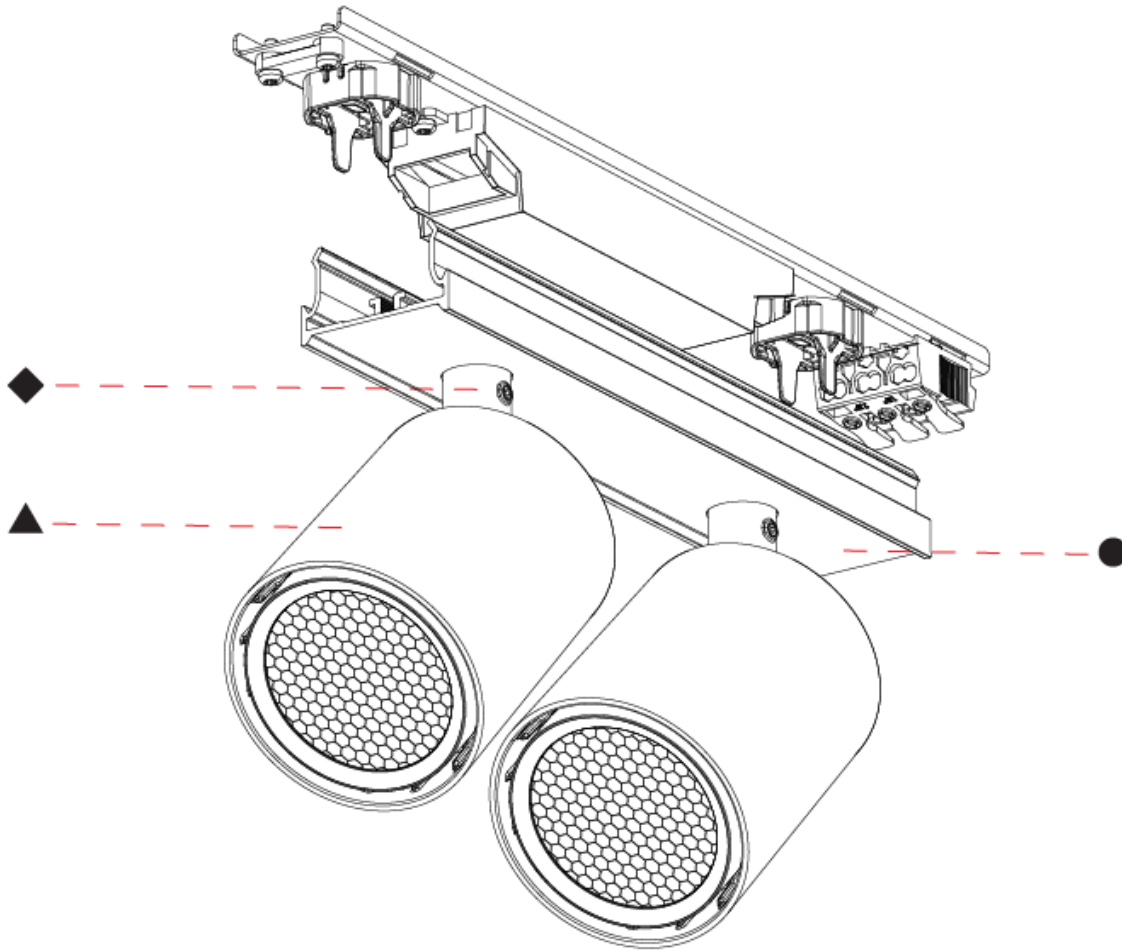

PROJECT _____

TYPE _____

SPECIFIER _____

QUANTITY _____

DATE _____

A