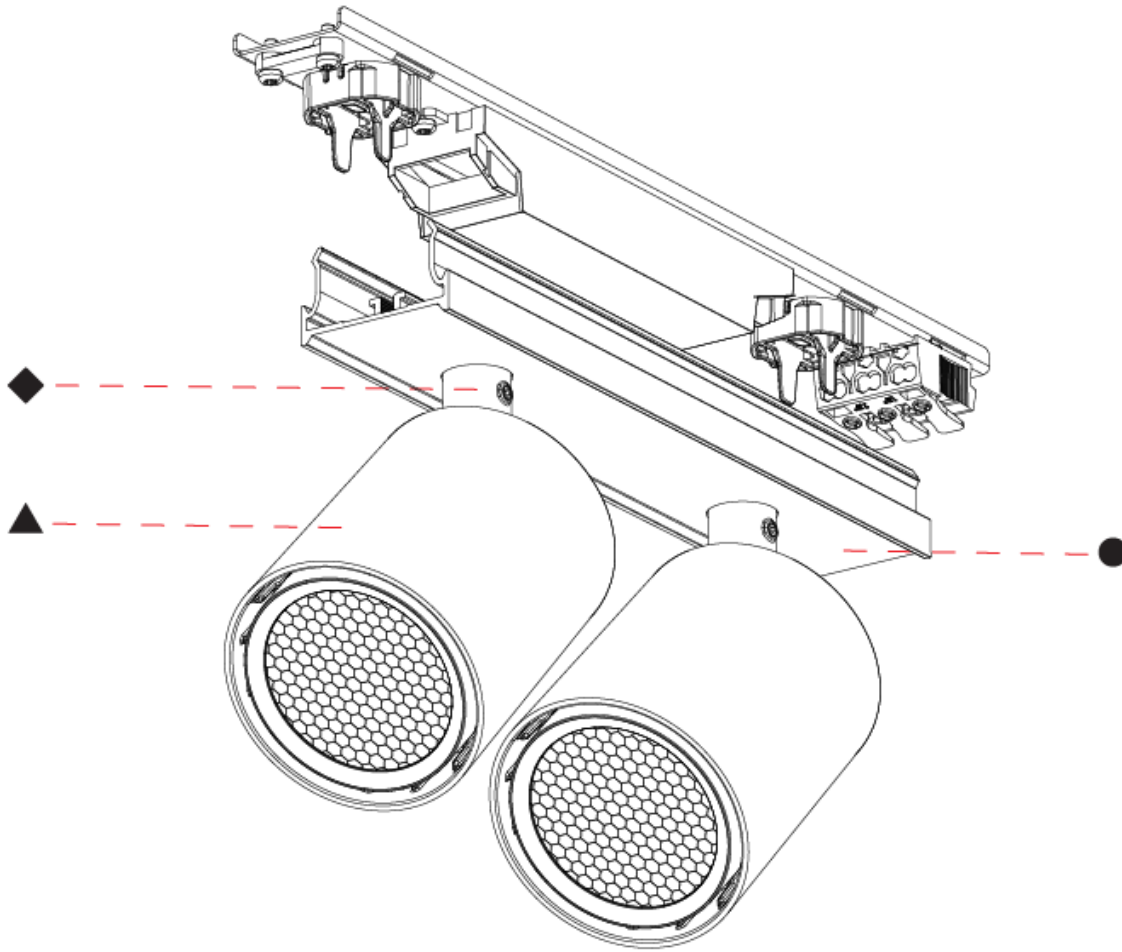

PROJECT	_____
TYPE	_____
SPECIFIER	_____
QUANTITY	_____
DATE	_____

A