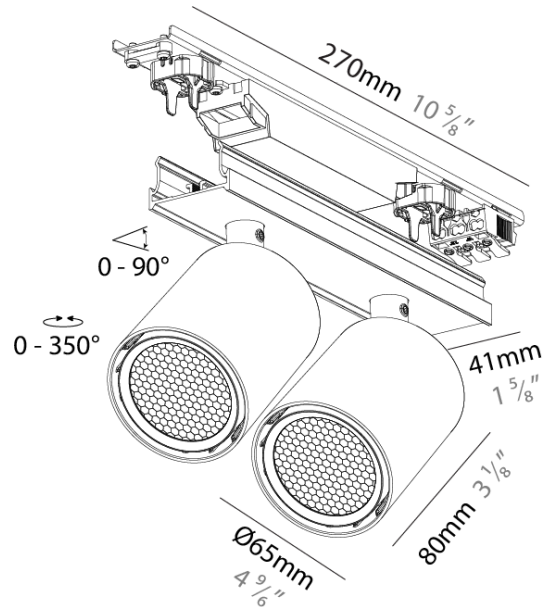

1. To build a product code in our configurator select the specify button on the base model # product page
2. To build a manual product code on this datasheet choose from the options listed below in blue font and add the suffix to the base model #

GENERAL

Series: Forties
Partner: Prolight
Division: Architectural
Installation: Surface
Product Type: Linear Profiles
Mounting Location: Ceiling
Light Distribution: Direct

PHYSICAL

Shape: Cylinder
Diameter (mm): 65
Diameter (in): 2 ⁵/₁₆
Length (mm): 270
Length (in): 10 ⁵/₁₆
Width (mm): 120
Width (in): 4 ³/₄
Height (mm): 80
Height (in): 3 ¹/₈
Weight (kg): 0.6
Diffuser: Lens Pack - Spread Lens / Linear Spread Lens / Honeycomb Louver
Fixture Finish: SSR / BKV / CWI / CRY / HAB / UFT / ITA / RUA / FTG / MYG / LOD / PUS / FRO / FUP / KIA / POP / BLS / SPG / MEY / GOH / CHC / COM / ABZ / JAG / OBR / MOS / ROR
Fixture Material: Aluminum Die Cast

ELECTRICAL

Lamp Type: LED
Input Wattage (W): 46
Total Output Wattage (W): 41.8
Dimming: Non-Dimming / Phase Dimming / DALI Dimming / 0-10V Dimming / MATTER Dimming / Casambi
Driver Included: Yes
Driver Location: Integrated
Driver Class: Class 2
Input Voltage (V): 120

LED

Color Temperature (°K): 2700 / 3000 / 3500 / 4000
Max. Delivered Lumen (lm): Max 4489
CRI: >90 CRI
Lamp Life (hrs): 50000

OPTICAL

Beam Angle: 24, 36, 52

RATINGS AND CERTIFICATIONS

Certified By: Certified for North American Standards
IP rating: IP20