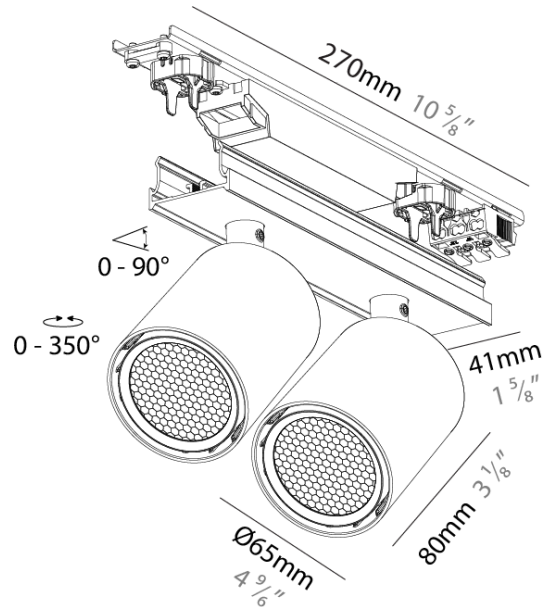

#### PHYSICAL

Shape: Cylinder  
 Diameter (mm): 65  
 Diameter (in): 2 <sup>5</sup>/<sub>16</sub>  
 Length (mm): 270  
 Length (in): 10 <sup>5</sup>/<sub>16</sub>  
 Width (mm): 120  
 Width (in): 4 <sup>3</sup>/<sub>4</sub>  
 Height (mm): 80  
 Height (in): 3 <sup>1</sup>/<sub>8</sub>  
 Weight (kg): 0.6  
 Diffuser: Lens Pack - Spread Lens / Linear Spread Lens / Honeycomb Louver  
 Fixture Finish: SSR / BKV / CWI / CRY / HAB / UFT / ITA / RUA / FTG / MYG / LOD / PUS / FRO / FUP / KIA / POP / BLS / SPG / MEY / GOH / CHC / COM / ABZ / JAG / OBR / MOS / ROR  
 Fixture Material: Aluminum Die Cast