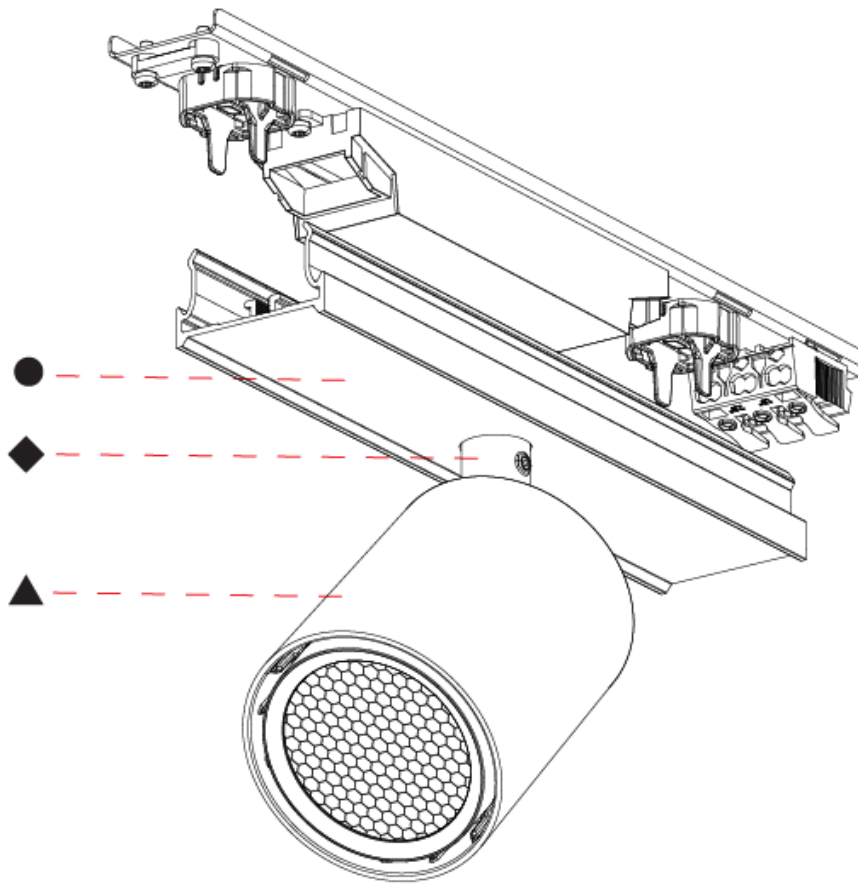

PROJECT	_____
TYPE	_____
SPECIFIER	_____
QUANTITY	_____
DATE	_____