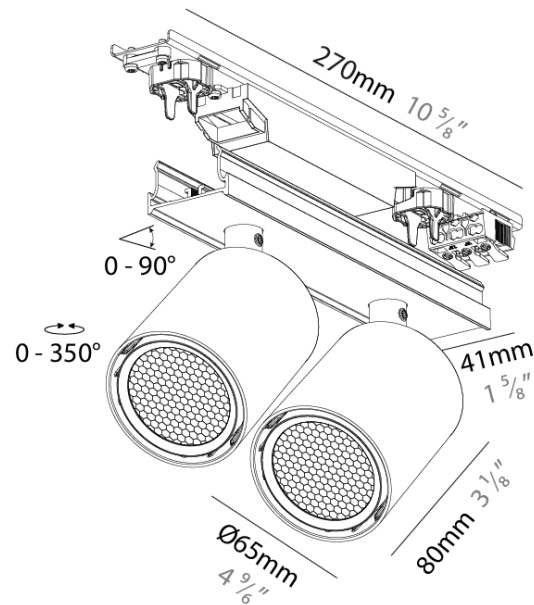

GENERAL

Series: Forties
 Partner: Prolicht
 Division: Architectural
 Installation: Surface
 Product Type: Linear Profiles
 Mounting Location: Ceiling
 Light Distribution: Direct

PHYSICAL

Shape: Cylinder
 Diameter (mm): 65
 Diameter (in): 2 ⁵/₁₆
 Length (mm): 270
 Length (in): 10 ⁵/₈
 Width (mm): 120
 Width (in): 4 ³/₄
 Height (mm): 80
 Height (in): 3 ¹/₈
 Weight (kg): 0.6
 Diffuser: Lens Pack - Spread Lens / Linear Spread Lens / Honeycomb Louver
 Fixture Finish: SSR / BKV / CWI / CRY / HAB / UFT / ITA / RUA / FTG / MYG / LOD / PUS / FRO / FUP / KIA / POP / BLS / SPG / MEY / GOH / CHC / COM / ABZ / JAG / OBR / MOS / ROR
 Fixture Material: Aluminum Die Cast

LED

Color Temperature (°K): 2700-6500 Tunable White
 Max. Delivered Lumen (lm): Max 2538
 CRI: >90 CRI
 Lamp Life (hrs): 50000

OPTICAL

Beam Angle: 18° / 34° / 54°

RATINGS AND CERTIFICATIONS

Certified By: Certified for North American Standards
 IP rating: IP20