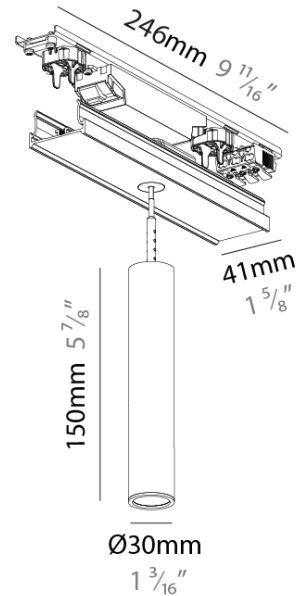

DESCRIPTION
Forties, Hangover Plug Insert, 28mm/1 1/8" x 150mm/5 7/8", 6.4W LED, 2700K / 3000K / 3500K / 4000K, Max 463lm, CRI:90, IP20, Beam Angle: 20°, 26°, 56°, Shine Ring, Dimmable

1. To build a product code in our configurator select the specify button on the base model # product page
2. To build a manual product code on this datasheet choose from the options listed below in blue font and add the suffix to the base model #

GENERAL

Series: Forties
Partner: Prolicht
Division: Architectural
Installation: Surface
Product Type: Linear Profiles
Mounting Location: Ceiling
Light Distribution: Direct

PHYSICAL

Shape: Cylinder
Diameter (mm): 28
Diameter (in): 1 1/8
Length (mm): 246
Length (in): 9 11/16
Width (mm): 42
Width (in): 1 5/8
Height (mm): 150
Height (in): 5 7/8
Weight (kg): 0.6
Diffuser: [Lens Pack - Spread Lens / Linear Spread Lens / Honeycomb Louver](#)
Fixture Finish: [SSR / BKV / CWI / CRY / HAB / UFT / ITA / RUA / FTG / MYG / LOD / PUS / FRO / FUP / KIA / POP / BLS / SPG / MEY / GOH / CHC / COM / ABZ / JAG / OBR / MOS / ROR](#)
Fixture Material: Aluminum Die Cast

ELECTRICAL

Lamp Type: LED
Input Wattage (W): 6.4
Input Voltage (V): 120

LED

[Color Temperature (°K): 2700 / 3000 / 3500 / 4000](#)
Max. Delivered Lumen (lm): Max 463
CRI: >90 CRI
Lamp Life (hrs): 50000

OPTICAL

[Beam Angle: 20 / 26 / 56](#)

RATINGS AND CERTIFICATIONS

Certified By: Certified for North American Standards
IP rating: IP20

PROJECT
TYPE
SPECIFIER
QUANTITY
DATE