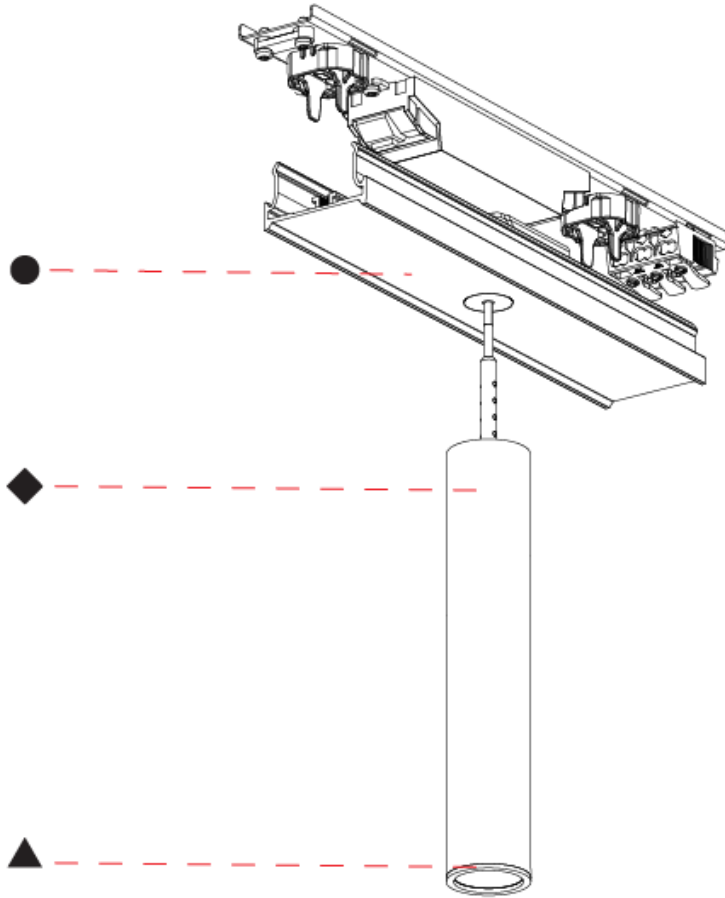

PROJECT	_____
TYPE	_____
SPECIFIER	_____
QUANTITY	_____
DATE	_____