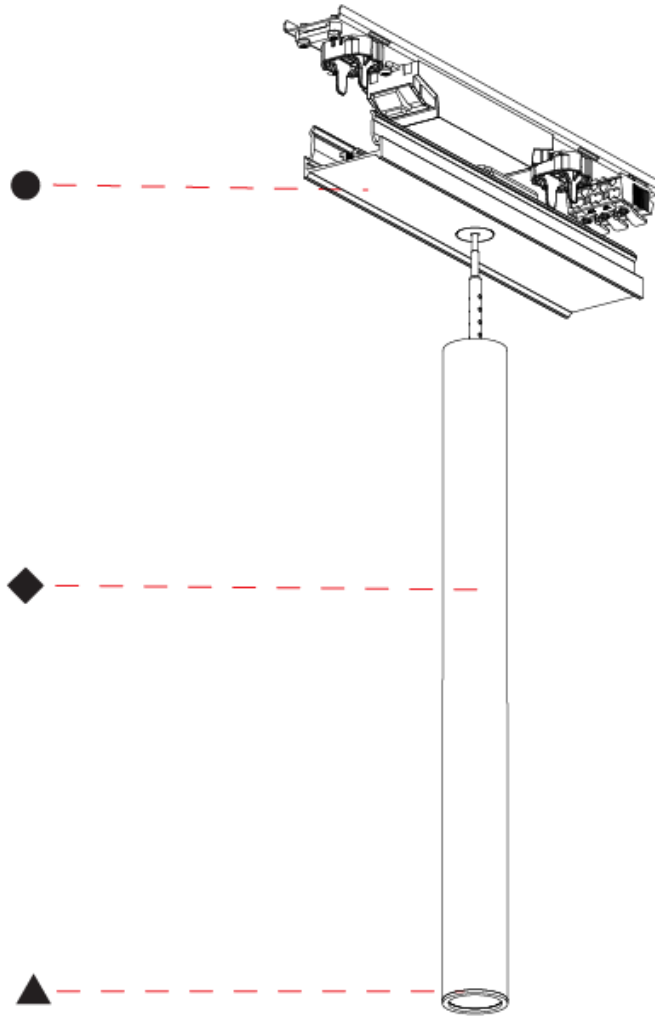

A3C199-

PROJECT _____

TYPE _____

SPECIFIER _____

QUANTITY _____

DATE _____

A