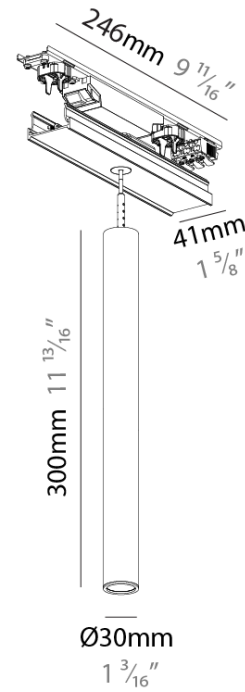

GENERAL

Series: Forties
Partner: Prolicht
Division: Architectural
Installation: Surface
Product Type: Linear Profiles
Mounting Location: Ceiling
Light Distribution: Direct

PHYSICAL

Shape: Cylinder
Diameter (mm): 28
Diameter (in): 1 1/8
Length (mm): 246
Length (in): 9 13/16
Width (mm): 42
Width (in): 1 5/8
Height (mm): 300
Height (in): 11 13/16
Weight (kg): 0.6
Diffuser: Lens Pack - Spread Lens / Linear Spread Lens / Honeycomb Louver
Fixture Finish: SSR / BKV / CWI / CRY / HAB / UFT / ITA / RUA / FTG / MYG / LOD / PUS / FRO / FUP / KIA / POP / BLS / SPG / MEY / GOH / CHC / COM / ABZ / JAG / OBR / MOS / ROR
Fixture Material: Aluminum Die Cast

ELECTRICAL

Lamp Type: LED
Input Wattage (W): 6
Total Output Wattage (W): 5.4
Dimming: Non-Dimming / 0-10V Dimming / Phase Dimming / DALI Dimming / MATTER Dimming
Driver Included: Yes
Driver Location: Integrated
Driver Type: Constant Current - Universal
Driver Class: Class 2
Input Voltage (V): 120
Constant Current (MA): 500mA

LED

Color Temperature (°K): 2700 / 3000 / 3500 / 4000
Max. Delivered Lumen (lm): Max 643
CRI: >90 CRI
Lamp Life (hrs): 50000

OPTICAL

Beam Angle: 20 / 26 / 56

RATINGS AND CERTIFICATIONS

Certified By: Certified for North American Standards
IP rating: IP20

PROJECT
TYPE
SPECIFIER
QUANTITY
DATE