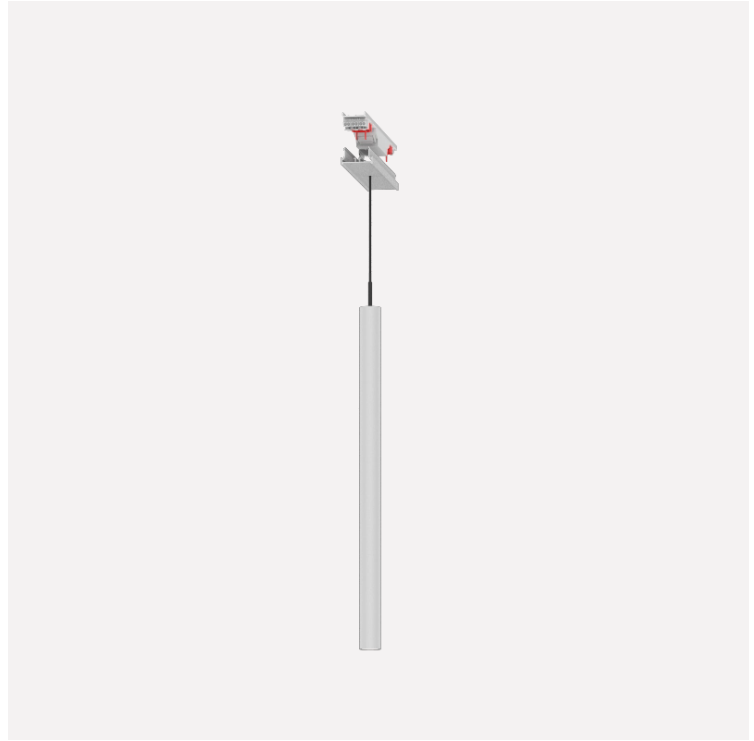

GENERAL

Series: Forties
Partner: Prolicht
Division: Architectural
Installation: Surface
Product Type: Linear Profiles
Mounting Location: Ceiling
Light Distribution: Direct

PHYSICAL

Shape: Cylinder
Diameter (mm): 28
Diameter (in): 1 1/8
Length (mm): 246
Length (in): 9 11/16
Width (mm): 42
Width (in): 1 5/8
Height (mm): 450
Height (in): 17 11/16
Weight (kg): 0.6
Diffuser: [Lens Pack - Spread Lens / Linear Spread Lens / Honeycomb Louver](#)
Fixture Finish: [SSR / BKV / CWI / CRY / HAB / UFT / ITA / RUA / FTG / MYG / LOD / PUS / FRO / FUP / KIA / POP / BLS / SPG / MEY / GOH / CHC / COM / ABZ / JAG / OBR / MOS / ROR](#)
Fixture Material: Aluminum Die Cast

ELECTRICAL

Lamp Type: LED
Input Wattage (W): 6
Total Output Wattage (W): 5.4
Dimming: [Non-Dimming / 0-10V Dimming / Phase Dimming / DALI Dimming / MATTER Dimming](#)
Driver Included: Yes
Driver Location: Integrated
Driver Type: Constant Current - Universal
Driver Class: Class 2
Input Voltage (V): 120
Constant Current (MA): 500mA

LED

Color Temperature (°K): [2700 / 3000 / 3500 / 4000](#)
Max. Delivered Lumen (lm): Max 643
CRI: >90 CRI
Lamp Life (hrs): 50000

OPTICAL

Beam Angle: [20 / 26 / 56](#)

RATINGS AND CERTIFICATIONS

Certified By: Certified for North American Standards
IP rating: IP20

PROJECT
TYPE
SPECIFIER
QUANTITY
DATE