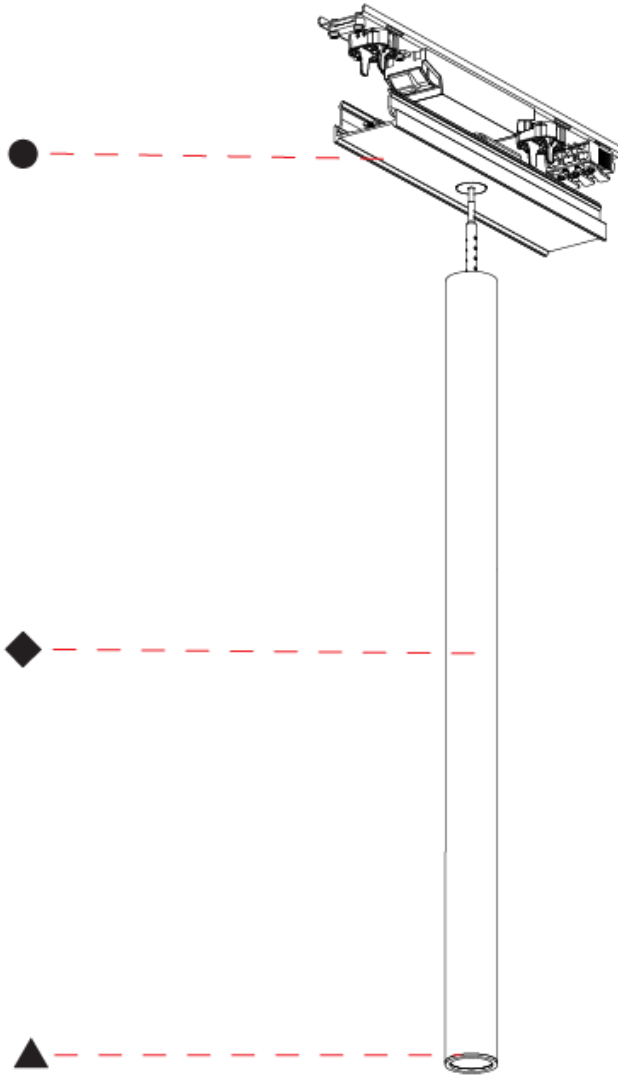

A3C200-

PROJECT _____

TYPE _____

SPECIFIER _____

QUANTITY _____

DATE _____