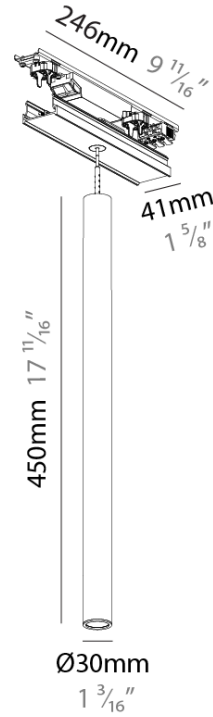

GENERAL

Series: Forties
Partner: Prolicht
Division: Architectural
Installation: Surface
Product Type: Linear Profiles
Mounting Location: Ceiling
Light Distribution: Direct

PHYSICAL

Shape: Cylinder
Diameter (mm): 28
Diameter (in): 1 1/8
Length (mm): 246
Length (in): 9 11/16
Width (mm): 42
Width (in): 1 5/8
Height (mm): 450
Height (in): 17 11/16
Weight (kg): 0.6
Diffuser: [Lens Pack - Spread Lens / Linear Spread Lens / Honeycomb Louver](#)
Fixture Finish: [SSR / BKV / CWI / CRY / HAB / UFT / ITA / RUA / FTG / MYG / LOD / PUS / FRO / FUP / KIA / POP / BLS / SPG / MEY / GOH / CHC / COM / ABZ / JAG / OBR / MOS / ROR](#)
Fixture Material: Aluminum Die Cast

ELECTRICAL

Lamp Type: LED
Input Wattage (W): 6
Total Output Wattage (W): 5.4
Dimming: [Non-Dimming / 0-10V Dimming / Phase Dimming / DALI Dimming / MATTER Dimming](#)
Driver Included: Yes
Driver Location: Integrated
Driver Type: Constant Current - Universal
Driver Class: Class 2
Input Voltage (V): 120
Constant Current (MA): 500mA

LED

Color Temperature (°K): [2700 / 3000 / 3500 / 4000](#)
Max. Delivered Lumen (lm): Max 643
CRI: >90 CRI
Lamp Life (hrs): 50000

OPTICAL

Beam Angle: [20 / 26 / 56](#)

RATINGS AND CERTIFICATIONS

Certified By: Certified for North American Standards
IP rating: IP20

PROJECT
TYPE
SPECIFIER
QUANTITY
DATE