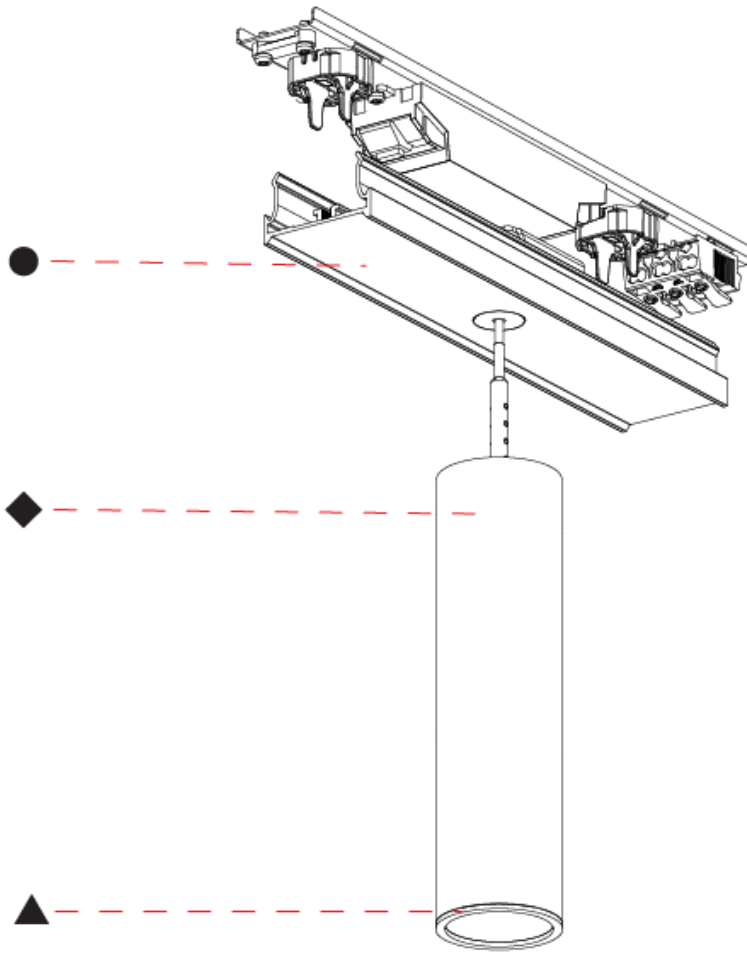

A3C201-

PROJECT _____

TYPE _____

SPECIFIER _____

QUANTITY _____

DATE _____

A