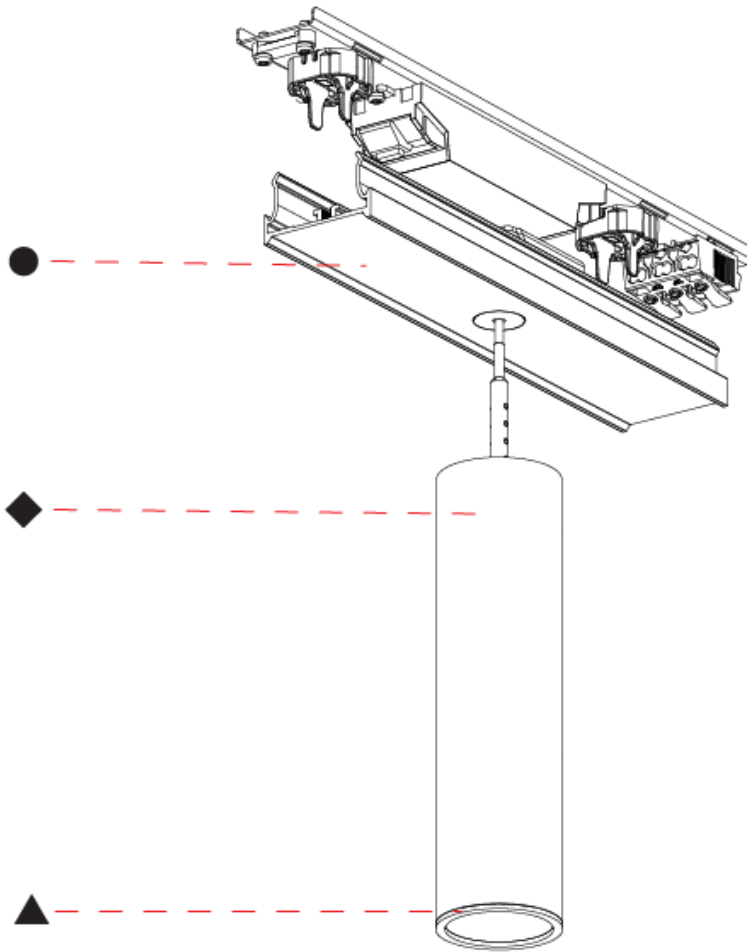

A3C201-

PROJECT _____

TYPE _____

SPECIFIER _____

QUANTITY _____

DATE _____

A