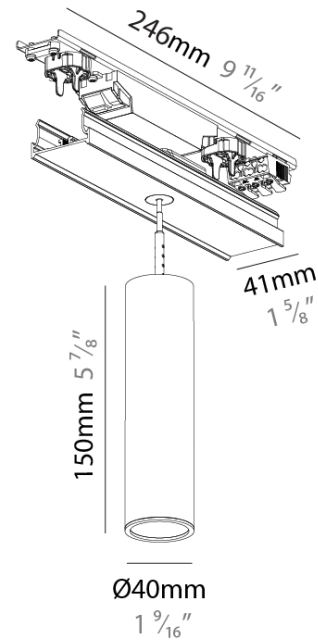

GENERAL

Series: Forties
Partner: Prolicht
Division: Architectural
Installation: Surface
Product Type: Linear Profiles
Mounting Location: Ceiling
Light Distribution: Direct

PHYSICAL

Shape: Cylinder
Diameter (mm): 40
Diameter (in): 1 9/16
Length (mm): 246
Length (in): 9 11/16
Width (mm): 42
Width (in): 1 5/8
Height (mm): 150
Height (in): 5 7/8
Weight (kg): 0.6
Diffuser: [Lens Pack - Spread Lens / Linear Spread Lens / Honeycomb Louver](#)
Fixture Finish: [SSR / BKV / CWI / CRY / HAB / UFT / ITA / RUA / FTG / MYG / LOD / PUS / FRO / FUP / KIA / POP / BLS / SPG / MEY / GOH / CHC / COM / ABZ / JAG / OBR / MOS / ROR](#)
Fixture Material: Aluminum Die Cast

ELECTRICAL

Lamp Type: LED
Input Wattage (W): 6
Total Output Wattage (W): 5.4
Dimming: [Non-Dimming / 0-10V Dimming / Phase Dimming / DALI Dimming / MATTER Dimming](#)
Driver Included: Yes
Driver Location: Integrated
Driver Type: Constant Current - Universal
Driver Class: Class 2
Input Voltage (V): 120
Constant Current (MA): 500mA

LED

Color Temperature (°K): [2700 / 3000 / 3500 / 4000](#)
Max. Delivered Lumen (lm): Max 770
CRI: >90 CRI
Lamp Life (hrs): 50000

OPTICAL

Beam Angle: [40. 52](#)

RATINGS AND CERTIFICATIONS

Certified By: Certified for North American Standards
IP rating: IP20

PROJECT
TYPE
SPECIFIER
QUANTITY
DATE