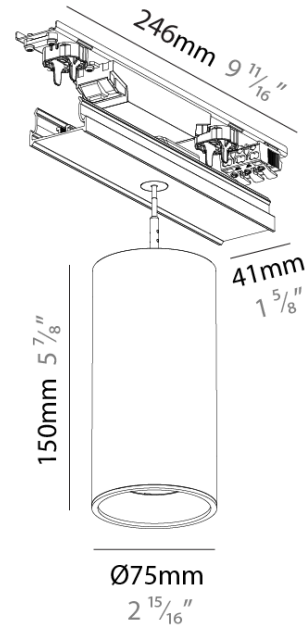

GENERAL

Series: Forties
Partner: Prolicht
Division: Architectural
Installation: Surface
Product Type: Linear Profiles
Mounting Location: Ceiling
Light Distribution: Direct

PHYSICAL

Shape: Cylinder
Diameter (mm): 75
Diameter (in): 2 15/16
Length (mm): 246
Length (in): 9 11/16
Width (mm): 42
Width (in): 1 5/8
Height (mm): 150
Height (in): 5 7/8
Weight (kg): 0.6
Diffuser: [Lens Pack - Spread Lens / Linear Spread Lens / Honeycomb Louver](#)
Fixture Finish: [SSR / BKV / CWI / CRY / HAB / UFT / ITA / RUA / FTG / MYG / LOD / PUS / FRO / FUP / KIA / POP / BLS / SPG / MEY / GOH / CHC / COM / ABZ / JAG / OBR / MOS / ROR](#)
Fixture Material: Aluminum Die Cast

ELECTRICAL

Lamp Type: LED
Input Wattage (W): 6
Total Output Wattage (W): 5.4
Dimming: [Non-Dimming / 0-10V Dimming / Phase Dimming / DALI Dimming / MATTER Dimming](#)
Driver Included: Yes
Driver Location: Integrated
Driver Type: Constant Current - Universal
Driver Class: Class 2
Input Voltage (V): 120
Constant Current (MA): 500mA

LED

Color Temperature (°K): [2700 / 3000 / 3500 / 4000](#)
Max. Delivered Lumen (lm): Max 455
CRI: >90 CRI
Lamp Life (hrs): 50000

OPTICAL

Beam Angle: [6, 22, 38](#)

RATINGS AND CERTIFICATIONS

Certified By: Certified for North American Standards
IP rating: IP20

PROJECT
TYPE
SPECIFIER
QUANTITY
DATE