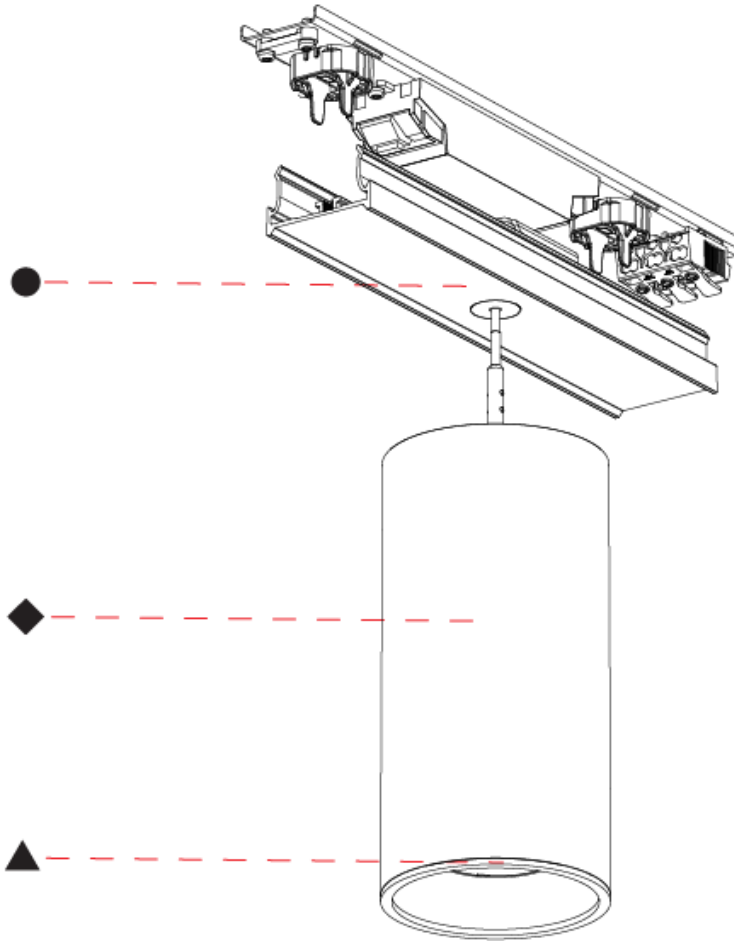

A3C204-

PROJECT _____

TYPE _____

SPECIFIER _____

QUANTITY _____

DATE _____

A