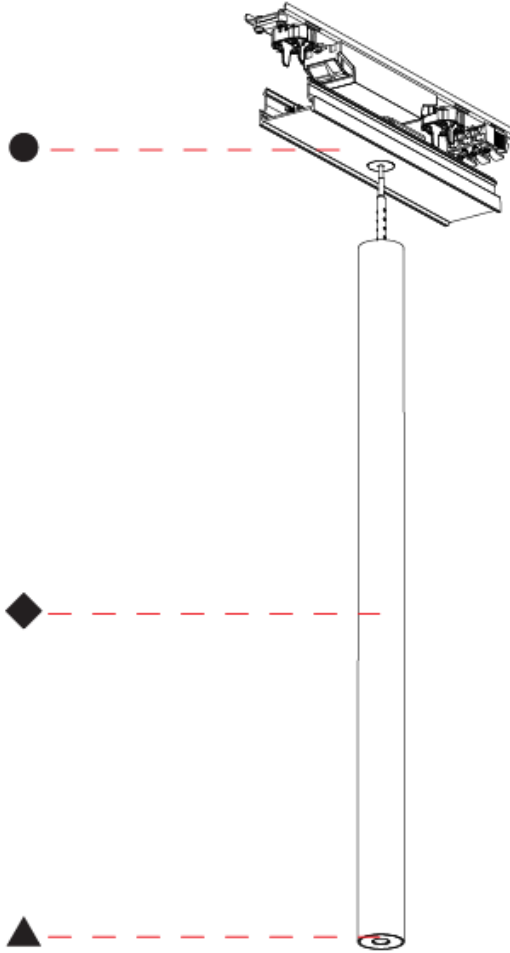

A3C208-

PROJECT _____

TYPE _____

SPECIFIER _____

QUANTITY _____

DATE _____

A