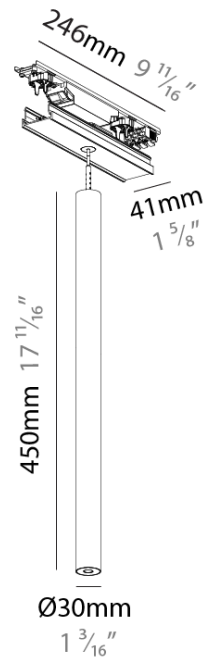

GENERAL

Series: Forties
Partner: Prolicht
Division: Architectural
Installation: Surface
Product Type: Linear Profiles
Mounting Location: Ceiling
Light Distribution: Direct

PHYSICAL

Shape: Cylinder
Diameter (mm): 28
Diameter (in): 1 1/8
Length (mm): 246
Length (in): 9 11/16
Width (mm): 42
Width (in): 1 5/8
Height (mm): 450
Height (in): 17 11/16
Weight (kg): 0.6
Diffuser: Lens Pack - Spread Lens / Linear Spread Lens / Honeycomb Louver
Fixture Finish: SSR / BKV / CWI / CRY / HAB / UFT / ITA / RUA / FTG / MYG / LOD / PUS / FRO / FUP / KIA / POP / BLS / SPG / MEY / GOH / CHC / COM / ABZ / JAG / OBR / MOS / ROR
Fixture Material: Aluminum Die Cast

ELECTRICAL

Lamp Type: LED
Input Wattage (W): 6
Total Output Wattage (W): 5.4
Dimming: Non-Dimming / 0-10V Dimming / Phase Dimming / DALI Dimming / MATTER Dimming
Driver Included: Yes
Driver Location: Integrated
Driver Type: Constant Current - Universal
Driver Class: Class 2
Input Voltage (V): 120
Constant Current (MA): 500mA

LED

Color Temperature (°K): 2700 / 3000 / 3500 / 4000
Max. Delivered Lumen (lm): Max 356
CRI: >90 CRI
Lamp Life (hrs): 50000

OPTICAL

Beam Angle: 32, 58

RATINGS AND CERTIFICATIONS

Certified By: Certified for North American Standards
IP rating: IP20

PROJECT
TYPE
SPECIFIER
QUANTITY
DATE