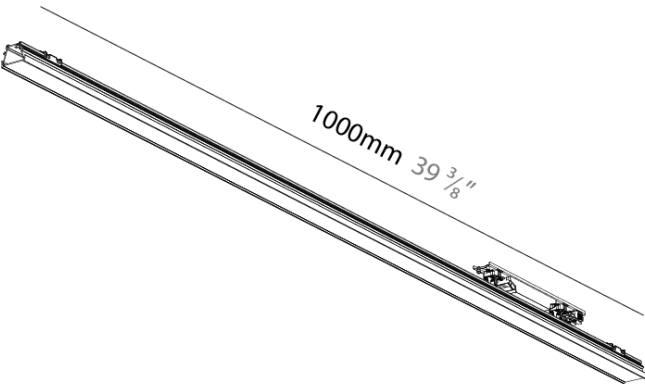

PROJECT
TYPE
SPECIFIER
QUANTITY
DATE

DESCRIPTION
Forties, Linear Insert, 1,000mm/ 39 3/8", 7W LED, 2700K / 3000K / 3500K / 4000K, Max 1044lm, CRI:90, IP20, Diffuser, Non-dimmable

1. To build a product code in our configurator select the specify button on the base model # product page
2. To build a manual product code on this datasheet choose from the options listed below in blue font and add the suffix to the base model #

GENERAL

Series: Forties
Partner: Prolicht
Division: Architectural
Installation: Surface
Product Type: Linear Profiles
Mounting Location: Ceiling
Light Distribution: Direct

PHYSICAL

Shape: Rectangle
Length (mm): 800
Length (in): 31 1/2
Width (mm): 45
Width (in): 1 3/4
Height (mm): 35
Height (in): 1 3/8
Diffuser: [Opal, Prismatic, Clear Prismatic, Glare Control, Wallwash Right, Wallwash Left, Wallwash Double Asymmetric](#)
Accent Finish: [OPL / MPM / CMP / GCL / IN / OUT / WDA](#)
Fixture Material: Aluminum Die Cast

ELECTRICAL

Lamp Type: LED
Input Wattage (W): 7
Total Output Wattage (W): 6.3
Dimming: Non-Dimmable
Driver Included: Yes
Driver Location: Integrated
Driver Type: Constant Current - Universal
Driver Class: Class 2
Input Voltage (V): 120

LED

Color Temperature (°K): [2700 / 3000 / 3500 / 4000](#)
Max. Delivered Lumen (lm): Max 1044
CRI: >90 CRI
Lamp Life (hrs): 50000

RATINGS AND CERTIFICATIONS

Certified By: Certified for North American Standards
IP rating: IP40