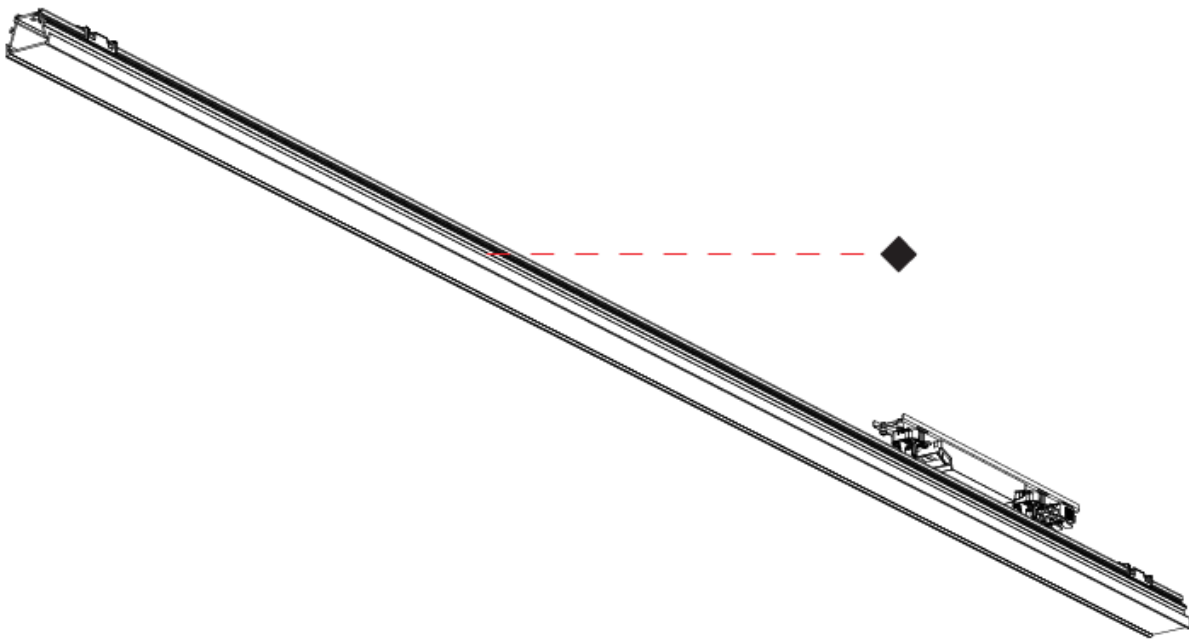

A3C212-HE-

PROJECT	_____
TYPE	_____
SPECIFIER	_____
QUANTITY	_____
DATE	_____

A