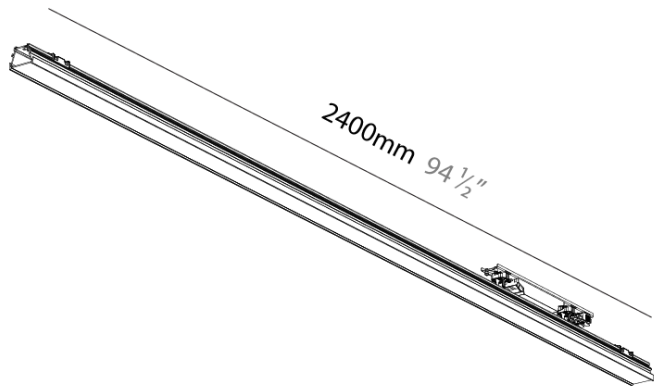

PROJECT
TYPE
SPECIFIER
QUANTITY
DATE

DESCRIPTION
Forties, Linear Insert, 2,400mm/94 1/2", 18W LED, 2700K / 3000K / 3500K / 4000K, Max 2533lm, CRI:90, IP40, Diffuser, Non-dimmable

1. To build a product code in our configurator select the specify button on the base model # product page
2. To build a manual product code on this datasheet choose from the options listed below in blue font and add the suffix to the base model #

GENERAL

Series: Forties
Partner: Prolicht
Division: Architectural
Installation: Surface
Product Type: Linear Profiles
Mounting Location: Ceiling
Light Distribution: Direct

PHYSICAL

Shape: Rectangle
Length (mm): 2400
Length (in): 94 1/2
Width (mm): 45
Width (in): 1 3/4
Height (mm): 35
Height (in): 1 3/8
Diffuser: [Opal, Prismatic, Clear Prismatic, Glare Control, Wallwash Right, Wallwash Left, Wallwash Double Asymmetric](#)
Accent Finish: [OPL / MPM / CMP / GCL / IN / OUT / WDA](#)
Fixture Material: Aluminum Die Cast

ELECTRICAL

Lamp Type: LED
Input Wattage (W): 18
Total Output Wattage (W): 16.4
Dimming: Non-Dimmable
Driver Included: Yes
Driver Location: Integrated
Driver Type: Constant Current - Unversial
Driver Class: Class 2
Input Voltage (V): 120
Constant Current (MA): 105mA

LED

Color Temperature (°K): [2700 / 3000 / 3500 / 4000](#)
Max. Delivered Lumen (lm): Max 2533
CRI: >90 CRI
Lamp Life (hrs): 50000

RATINGS AND CERTIFICATIONS

Certified By: Certified for North American Standards
IP rating: IP40