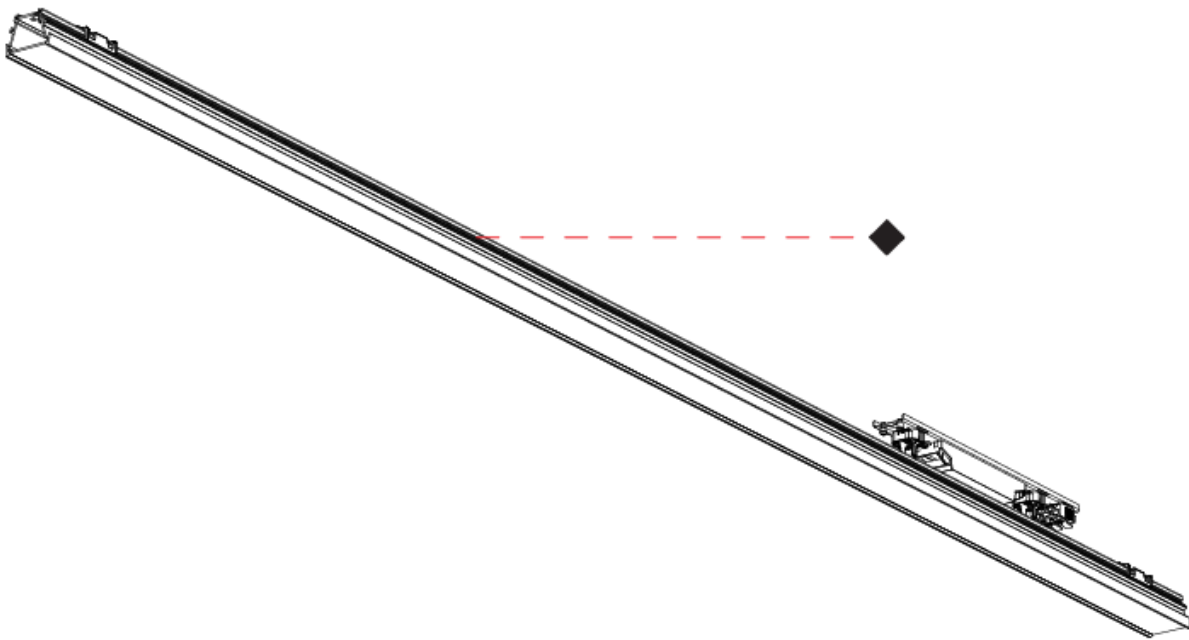

A3C219-HE-

PROJECT

TYPE

SPECIFIER

QUANTITY

DATE