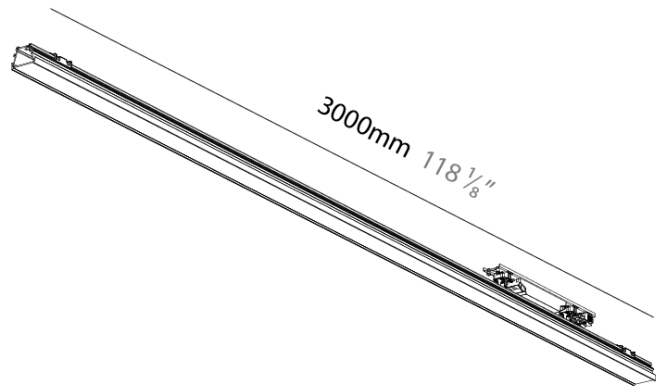

PROJECT
TYPE
SPECIFIER
QUANTITY
DATE

DESCRIPTION

Forties, Linear Insert, 3,000mm/118 1/8", 22W LED, 2700K / 3000K / 3500K / 4000K, Max 3166lm, CRI:90, IP40, Diffuser, Non-dimmable

1. To build a product code in our configurator select the specify button on the base model # product page
2. To build a manual product code on this datasheet choose from the options listed below in blue font and add the suffix to the base model #

GENERAL

Series: Forties
Partner: Prolicht
Division: Architectural
Installation: Surface
Product Type: Linear Profiles
Mounting Location: Ceiling
Light Distribution: Direct

PHYSICAL

Shape: Rectangle
Length (mm): 3000
Length (in): 118 7/8
Width (mm): 45
Width (in): 1 3/4
Height (mm): 35
Height (in): 1 3/8

Diffuser: [Opal, Prismatic, Clear Prismatic, Glare Control, Wallwash Right, Wallwash Left, Wallwash Double Asymmetric](#)
Accent Finish: [OPL / MPM / CMP / GCL / IN / OUT / WDA](#)
Fixture Material: Aluminum Die Cast

ELECTRICAL

Lamp Type: LED
Input Wattage (W): 22
Total Output Wattage (W): 20
Dimming: Non-Dimmable
Driver Included: Yes
Driver Location: Integrated
Driver Type: Constant Current - Universal
Driver Class: Class 2
Input Voltage (V): 120
Constant Current (MA): 105mA

LED

Color Temperature (°K): [2700 / 3000 / 3500 / 4000](#)
Max. Delivered Lumen (lm): Max 3166
CRI: >90 CRI
Lamp Life (hrs): 50000

RATINGS AND CERTIFICATIONS

Certified By: Certified for North American Standards
IP rating: IP40