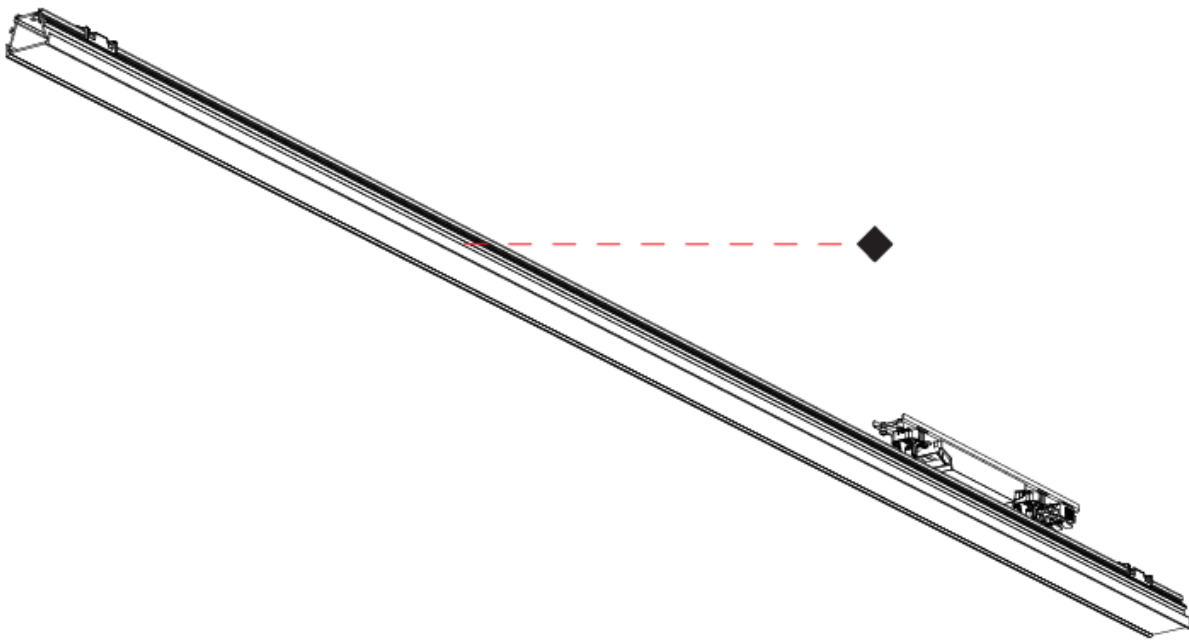

A3C222-HE-

PROJECT	_____
TYPE	_____
SPECIFIER	_____
QUANTITY	_____
DATE	_____