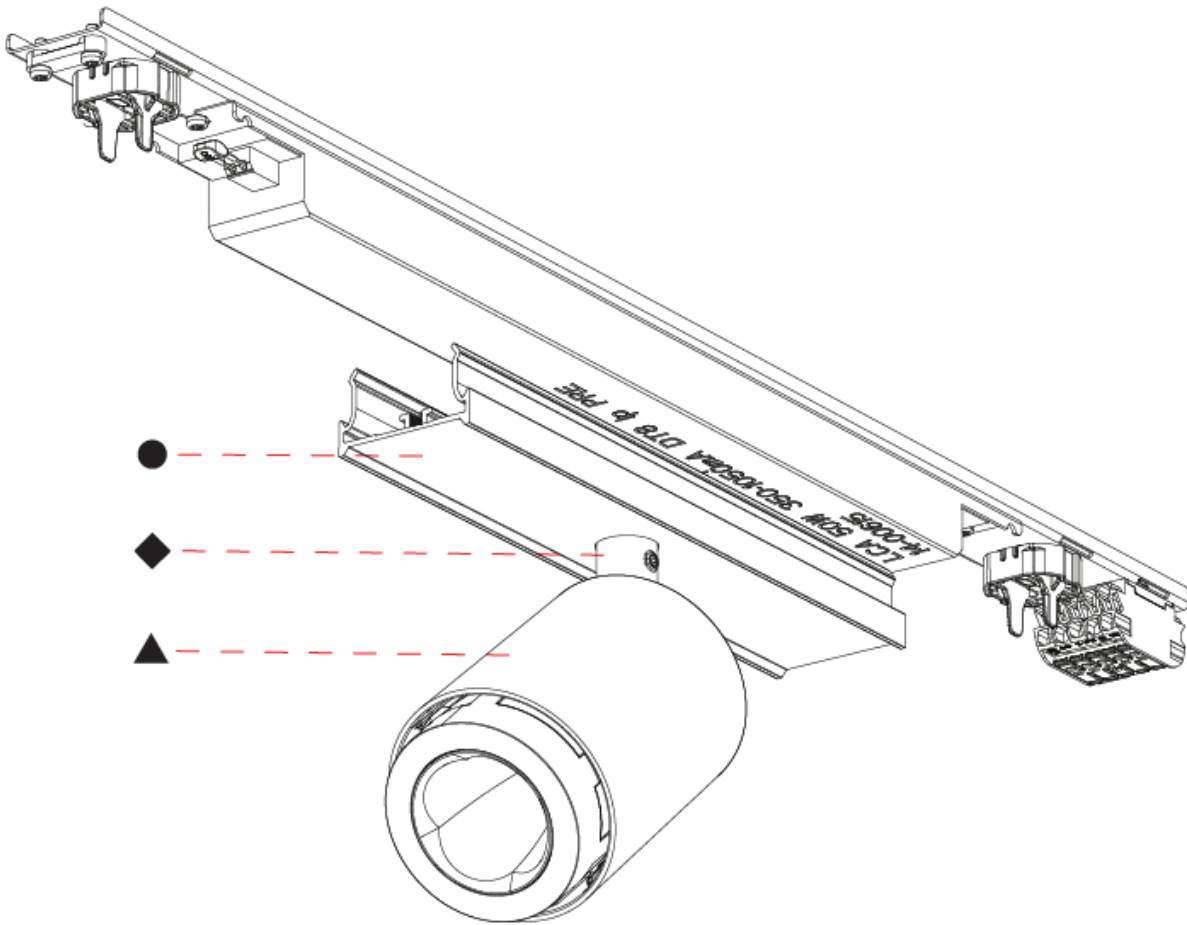

PROJECT	_____
TYPE	_____
SPECIFIER	_____
QUANTITY	_____
DATE	_____