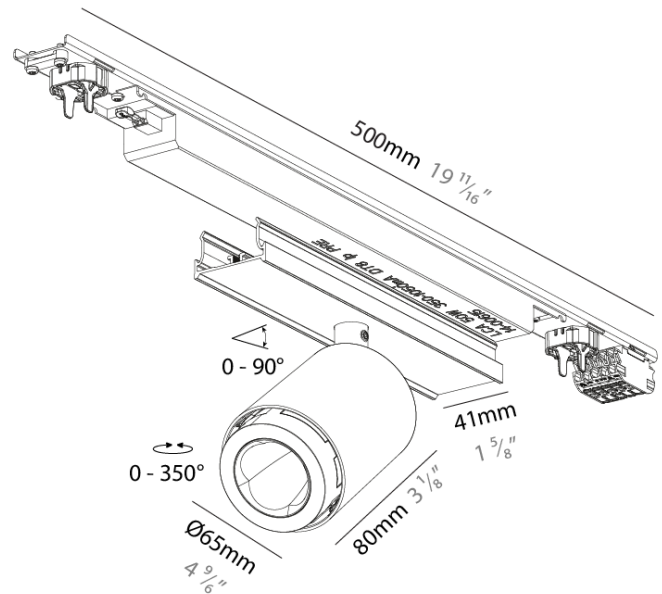

1. To build a product code in our configurator select the specify button on the base model # product page
2. To build a manual product code on this datasheet choose from the options listed below in blue font and add the suffix to the base model #

GENERAL

Series: Forties
Partner: Prolicht
Division: Architectural
Installation: Surface
Product Type: Linear Profiles
Mounting Location: Ceiling
Light Distribution: Direct

PHYSICAL

Shape: Cylinder
Diameter (mm): 65
Diameter (in): 2 5/16
Length (mm): 246
Length (in): 9 11/16
Width (mm): 41
Width (in): 1 5/8
Height (mm): 92
Height (in): 3 5/8
Weight (kg): 0.60
Fixture Finish: SSR / BKV / CWI / CRY / HAB / UFT / ITA / RUA / FTG / MYG / LOD / PUS / FRO / FUP / KIA / POP / BLS / SPG / MEY / GOH / CHC / COM / ABZ / JAG / OBR / MOS / ROR
Fixture Material: Aluminum Die Cast

ELECTRICAL

Lamp Type: LED
Input Wattage (W): 14
Total Output Wattage (W): 12.7
Dimming: Non-Dimming / 0-10V Dimming / Phase Dimming / DALI Dimming / MATTER Dimming
Driver Included: Yes
Driver Location: Integrated
Driver Type: Constant Current - Universal
Driver Class: Class 2
Input Voltage (V): 120
Constant Current (MA): 700mA

LED

Color Temperature (°K): 2700-6500 Tunable White
Max. Delivered Lumen (lm): Max 1603
CRI: >90 CRI
Lamp Life (hrs): 50000

OPTICAL

Beam Angle: 34
Adjustability: Rotational 350°; Tilt 90°

RATINGS AND CERTIFICATIONS

Certified By: Certified for North American Standards
IP rating: IP20