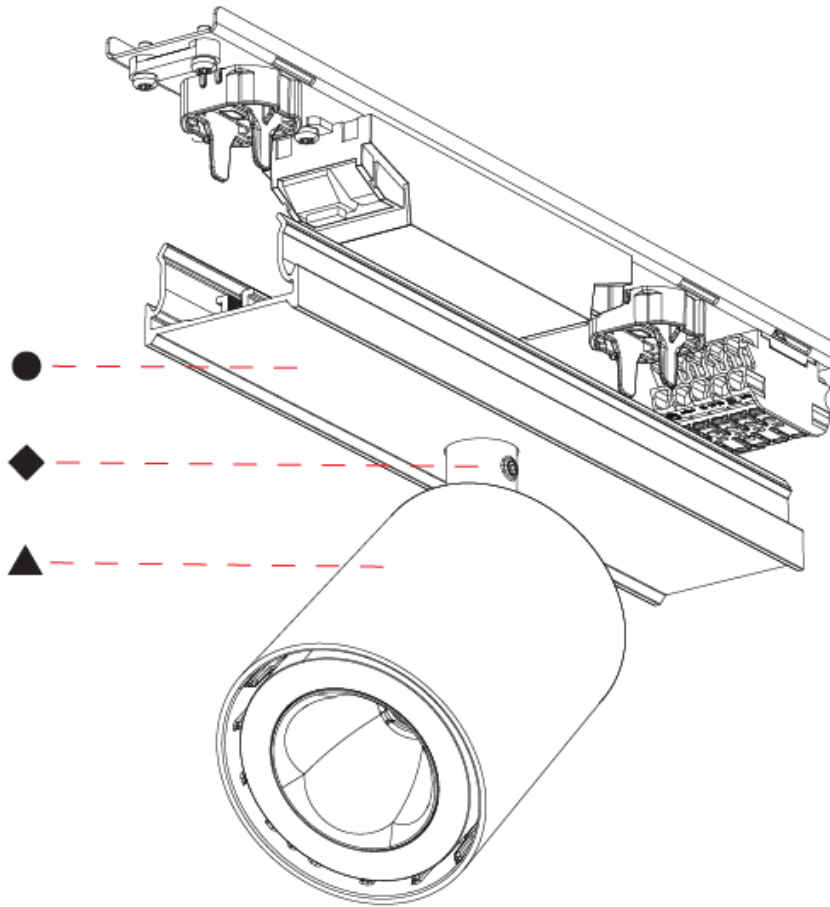

PROJECT _____

TYPE _____

SPECIFIER _____

QUANTITY _____

DATE _____