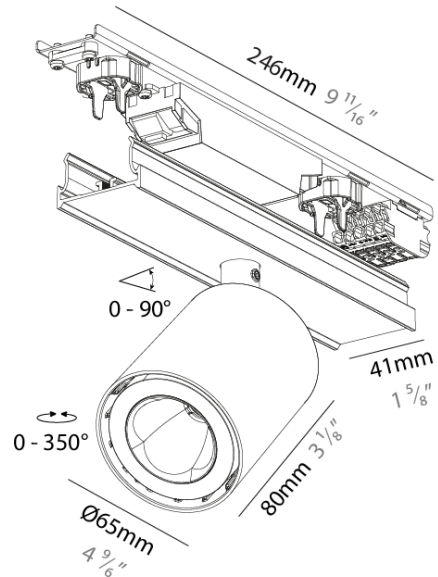

1. To build a product code in our configurator select the specify button on the base model # product page
2. To build a manual product code on this datasheet choose from the options listed below in blue font and add the suffix to the base model #

GENERAL

Series: Forties
Partner: Prolicht
Division: Architectural
Installation: Surface
Product Type: Linear Profiles
Mounting Location: Ceiling
Light Distribution: Direct

PHYSICAL

Shape: Cylinder
Diameter (mm): 65
Diameter (in): 2 5/16
Length (mm): 246
Length (in): 9 11/16
Width (mm): 41
Width (in): 1 5/8
Height (mm): 80
Height (in): 3 1/8
Weight (kg): 0.60
Fixture Finish: SSR / BKV / CWI / CRY / HAB / UFT / ITA / RUA / FTG / MYG / LOD / PUS / FRO / FUP / KIA / POP / BLS / SPG / MEY / GOH / CHC / COM / ABZ / JAG / OBR / MOS / ROR
Fixture Material: Aluminum Die Cast

ELECTRICAL

Lamp Type: LED
Input Wattage (W): 19
Total Output Wattage (W): 17.2
Dimming: Non-Dimming / 0-10V Dimming / Phase Dimming / DALI Dimming / MATTER Dimming
Driver Included: Yes
Driver Location: Integrated
Driver Type: Constant Current - Universal
Driver Class: Class 2
Input Voltage (V): 120
Constant Current (MA): 500mA

LED

Color Temperature (°K): 2700 / 3000 / 3500 / 4000
Max. Delivered Lumen (lm): Max 1759
CRI: >90 CRI
Lamp Life (hrs): 50000

OPTICAL

Beam Angle: 50
Adjustability: Rotational 350°; Tilt 90°

RATINGS AND CERTIFICATIONS

Certified By: Certified for North American Standards
IP rating: IP20