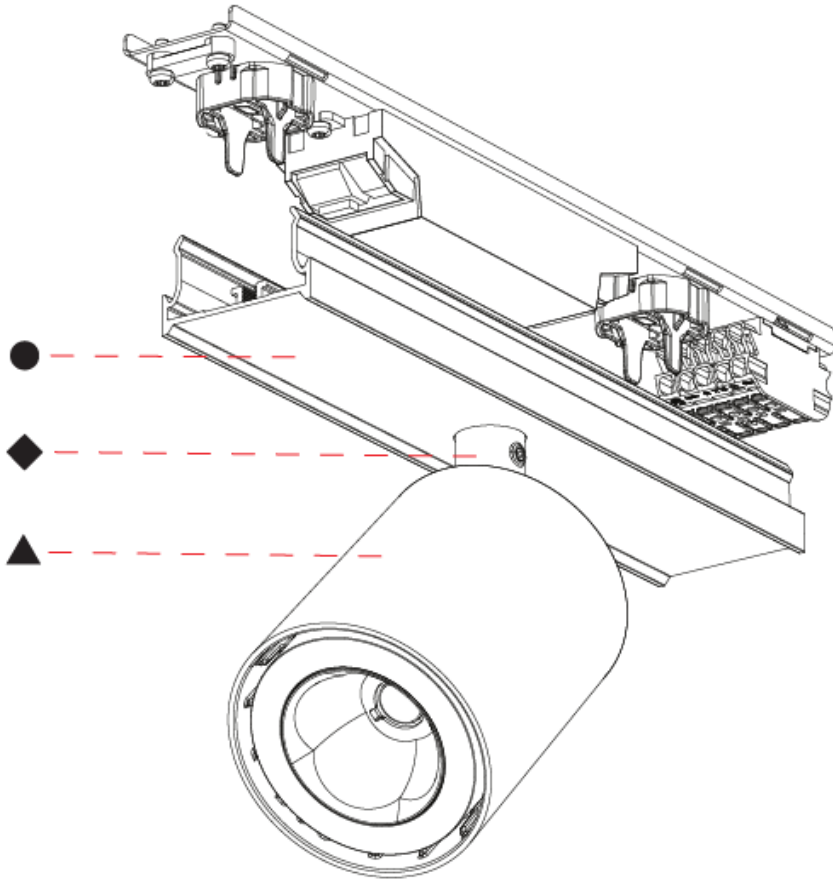

PROJECT _____

TYPE _____

SPECIFIER _____

QUANTITY _____

DATE _____