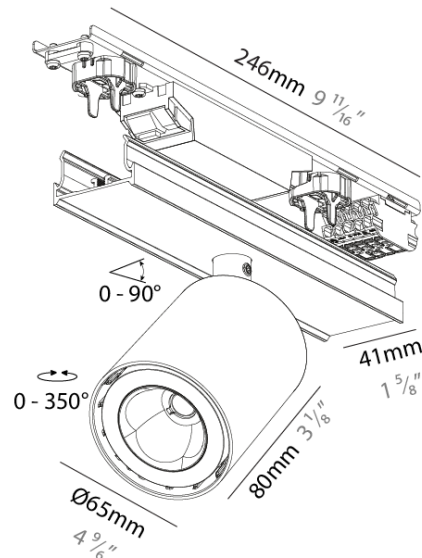

1. To build a product code in our configurator select the specify button on the base model # product page
2. To build a manual product code on this datasheet choose from the options listed below in blue font and add the suffix to the base model #

GENERAL

Series: Forties
Partner: Prolicht
Division: Architectural
Installation: Surface
Product Type: Linear Profiles
Mounting Location: Ceiling
Light Distribution: Direct

PHYSICAL

Shape: Cylinder
Diameter (mm): 65
Diameter (in): 2 5/8
Length (mm): 246
Length (in): 9 11/16
Width (mm): 41
Width (in): 1 5/8
Height (mm): 80
Height (in): 3 1/8
Weight (kg): 0.60
Fixture Finish: SSR / BKV / CWI / CRY / HAB / UFT / ITA / RUA / FTG / MYG / LOD / PUS / FRO / FUP / KIA / POP / BLS / SPG / MEY / GOH / CHC / COM / ABZ / JAG / OBR / MOS / ROR
Fixture Material: Aluminum Die Cast

ELECTRICAL

Lamp Type: LED
Input Wattage (W): 19
Total Output Wattage (W): 17.2
Dimming: Non-Dimming / 0-10V Dimming / Phase Dimming / DALI Dimming / MATTER Dimming
Driver Included: Yes
Driver Location: Integrated
Driver Type: Constant Current - Universal
Driver Class: Class 2
Input Voltage (V): 120
Constant Current (MA): 500mA

LED

Color Temperature (°K): 2700 / 3000 / 3500 / 4000
Max. Delivered Lumen (lm): Max 1932
CRI: >90 CRI
Lamp Life (hrs): 50000

OPTICAL

Beam Angle: 60
Adjustability: Rotational 350°; Tilt 90°

RATINGS AND CERTIFICATIONS

Certified By: Certified for North American Standards
IP rating: IP20