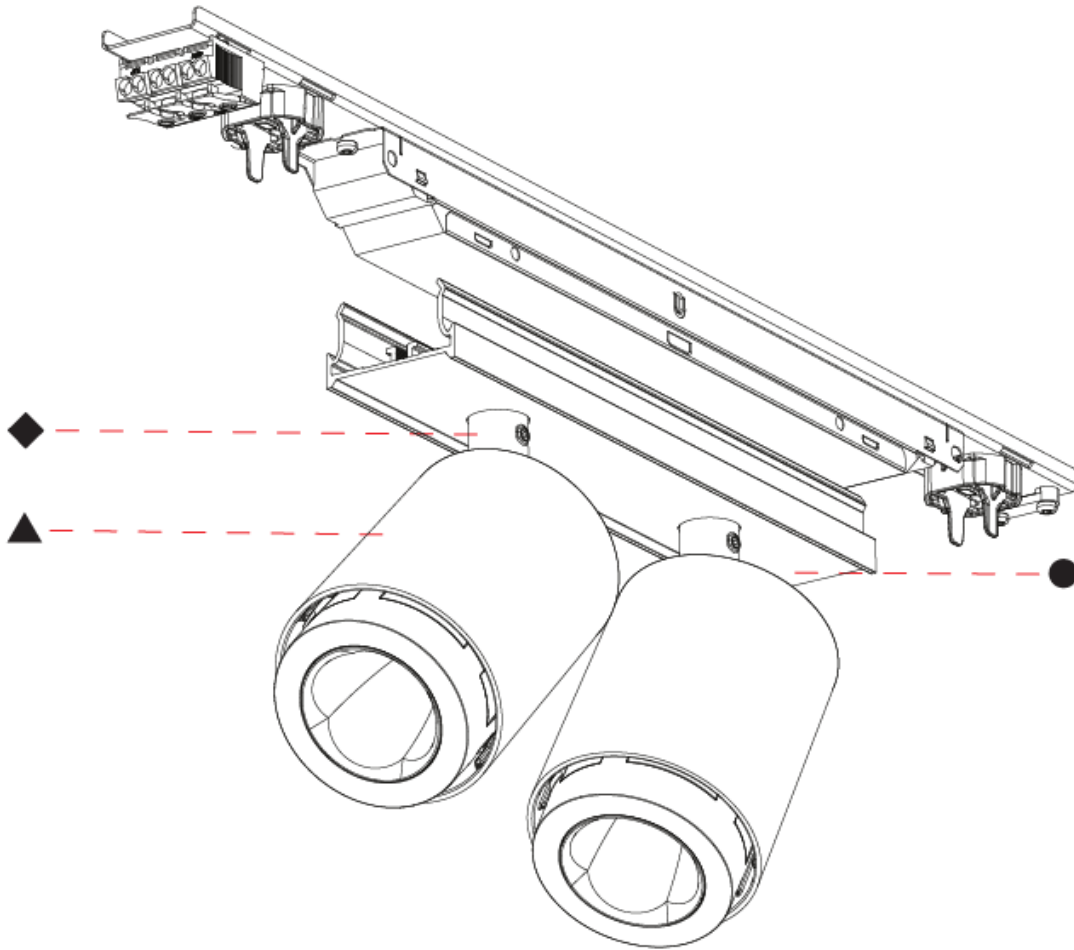

PROJECT _____

TYPE _____

SPECIFIER _____

QUANTITY _____

DATE _____

A