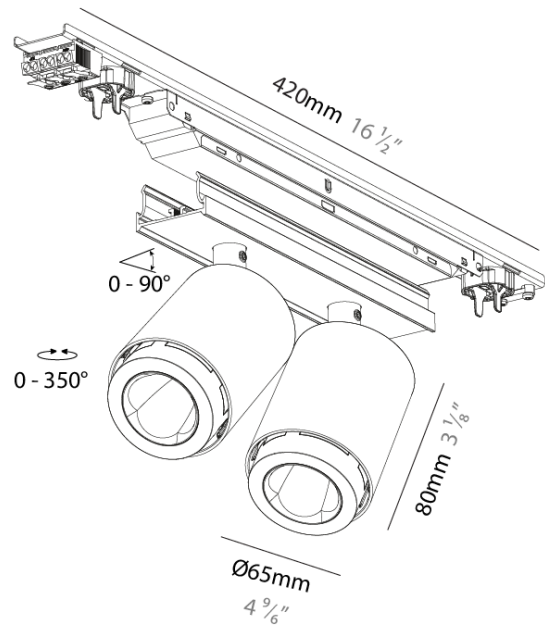

1. To build a product code in our configurator select the specify button on the base model # product page
2. To build a manual product code on this datasheet choose from the options listed below in blue font and add the suffix to the base model #

GENERAL

Series: Forties
Partner: Prolicht
Division: Architectural
Installation: Surface
Product Type: Linear Profiles
Mounting Location: Ceiling
Light Distribution: Direct

PHYSICAL

Shape: Cylinder
Diameter (mm): 65
Diameter (in): 2 5/8
Length (mm): 420
Length (in): 16 1/2
Width (mm): 41
Width (in): 1 5/8
Height (mm): 92
Height (in): 3 5/8
Weight (kg): 0.60
Fixture Finish: SSR / BKV / CWI / CRY / HAB / UFT / ITA / RUA / FTG / MYG / LOD / PUS / FRO / FUP / KIA / POP / BLS / SPG / MEY / GOH / CHC / COM / ABZ / JAG / OBR / MOS / ROR
Fixture Material: Aluminum Die Cast

ELECTRICAL

Lamp Type: LED
Input Wattage (W): 39
Total Output Wattage (W): 35.5
Dimming: Non-dimmable / MATTER Dimming
Driver Included: Yes
Driver Location: Integrated
Driver Type: Constant Current - Universal
Driver Class: Class 2
Input Voltage (V): 120
Constant Current (MA): 500mA

LED

Color Temperature (°K): 2700 / 3000 / 3500 / 4000
Max. Delivered Lumen (lm): Max 3583
CRI: >90 CRI
Lamp Life (hrs): 50000

OPTICAL

Beam Angle: 34
Adjustability: Rotational 350°; Tilt 90°

RATINGS AND CERTIFICATIONS

Certified By: Certified for North American Standards
IP rating: IP20