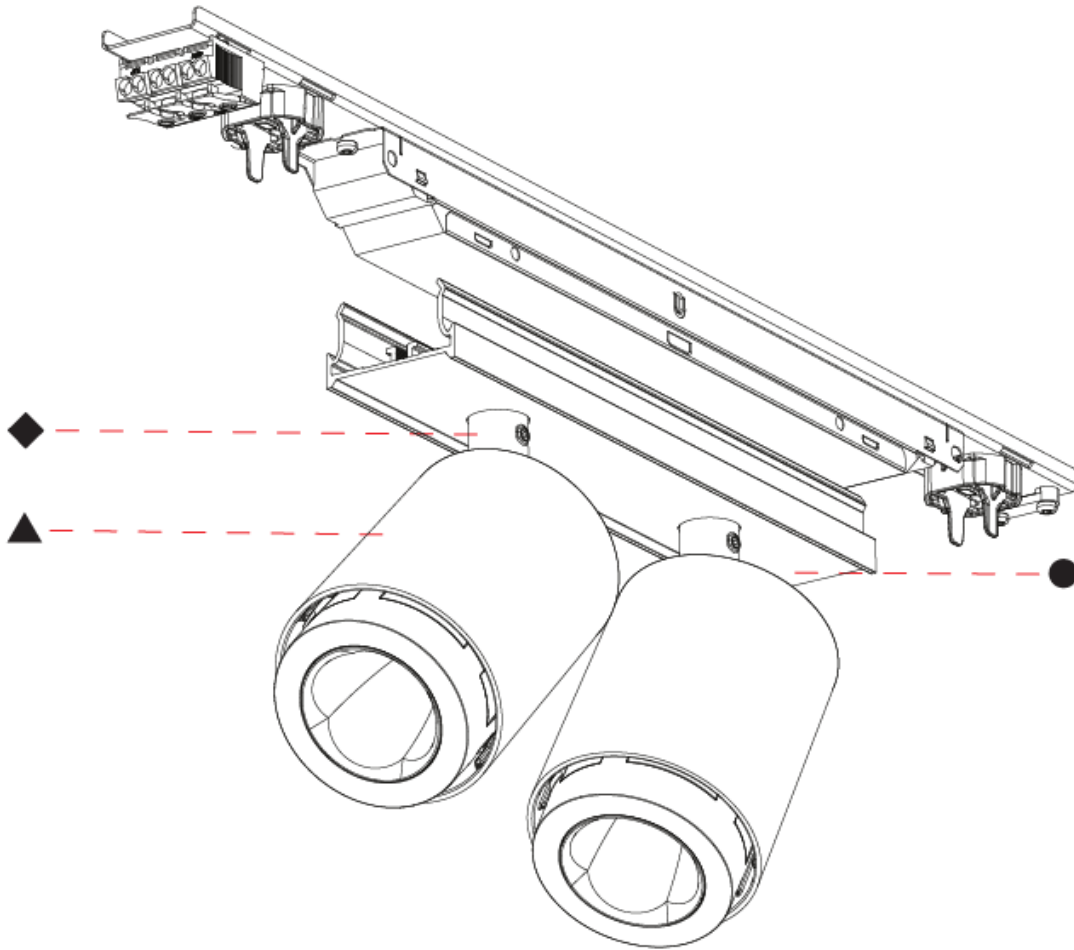

FORTIES SURFACE

A3C234-

PROJECT

TYPE

SPECIFIER

QUANTITY

DATE

A