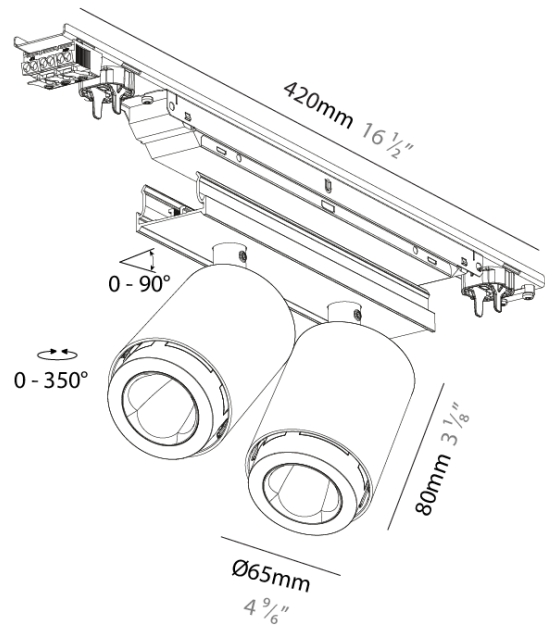

1. To build a product code in our configurator select the specify button on the base model # product page
2. To build a manual product code on this datasheet choose from the options listed below in blue font and add the suffix to the base model #

GENERAL

Series: Forties
Partner: Prolicht
Division: Architectural
Installation: Surface
Product Type: Linear Profiles
Mounting Location: Ceiling
Light Distribution: Direct

PHYSICAL

Shape: Cylinder
Diameter (mm): 65
Diameter (in): 2 5/16
Length (mm): 246
Length (in): 9 11/16
Width (mm): 41
Width (in): 1 5/8
Height (mm): 92
Height (in): 3 5/8
Weight (kg): 0.60
Fixture Finish: SSR / BKV / CWI / CRY / HAB / UFT / ITA / RUA / FTG / MYG / LOD / PUS / FRO / FUP / KIA / POP / BLS / SPG / MEY / GOH / CHC / COM / ABZ / JAG / OBR / MOS / ROR
Fixture Material: Aluminum Die Cast

ELECTRICAL

Lamp Type: LED
Input Wattage (W): 28
Total Output Wattage (W): 25.5
Dimming: Non-dimming / DALI Dimming / MATTER Dimming
Driver Included: Yes
Driver Location: Integrated
Driver Type: Constant Current - Universal
Driver Class: Class 2
Input Voltage (V): 120
Constant Current (MA): 700mA

LED

Color Temperature (°K): 2700-6500 Tunable White
Max. Delivered Lumen (lm): Max 2258
CRI: >90 CRI
Lamp Life (hrs): 50000

OPTICAL

Beam Angle: 34
Adjustability: Rotational 350°; Tilt 90°

RATINGS AND CERTIFICATIONS

Certified By: Certified for North American Standards
IP rating: IP20