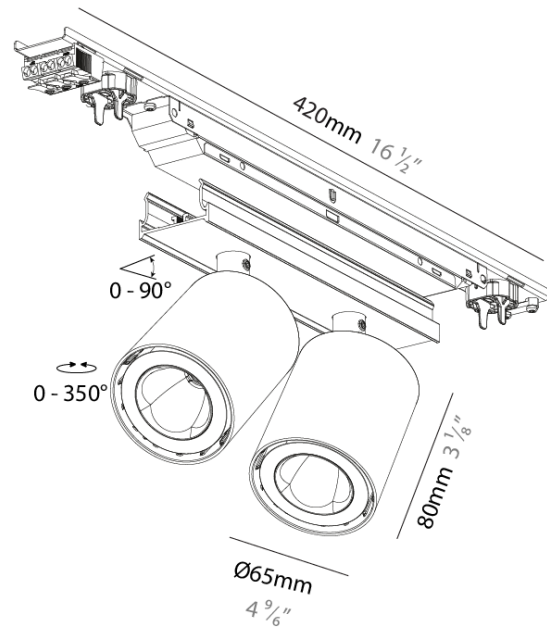

1. To build a product code in our configurator select the specify button on the base model # product page
2. To build a manual product code on this datasheet choose from the options listed below in blue font and add the suffix to the base model #

GENERAL

Series: Forties
Partner: Prolicht
Division: Architectural
Installation: Surface
Product Type: Linear Profiles
Mounting Location: Ceiling
Light Distribution: Direct

PHYSICAL

Shape: Cylinder
Diameter (mm): 65
Diameter (in): 2 5/8
Length (mm): 420
Length (in): 16 1/2
Width (mm): 41
Width (in): 1 5/8
Height (mm): 80
Height (in): 3 1/8
Weight (kg): 0.60
Fixture Finish: SSR / BKV / CWI / CRY / HAB / UFT / ITA / RUA / FTG / MYG / LOD / PUS / FRO / FUP / KIA / POP / BLS / SPG / MEY / GOH / CHC / COM / ABZ / JAG / OBR / MOS / ROR
Fixture Material: Aluminum Die Cast

ELECTRICAL

Lamp Type: LED
Input Wattage (W): 39
Total Output Wattage (W): 35.5
Dimming: Non-dimmable / MATTER Dimming
Driver Included: Yes
Driver Location: Integrated
Driver Type: Constant Current - Universal
Driver Class: Class 2
Input Voltage (V): 120
Constant Current (MA): 500mA

LED

Color Temperature (°K): 2700 / 3000 / 3500 / 4000
Max. Delivered Lumen (lm): Max 3518
CRI: >90 CRI
Lamp Life (hrs): 50000

OPTICAL

Beam Angle: 50
Adjustability: Rotational 350°; Tilt 90°

RATINGS AND CERTIFICATIONS

Certified By: Certified for North American Standards
IP rating: IP20

PROJECT	
TYPE	
SPECIFIER	
QUANTITY	
DATE