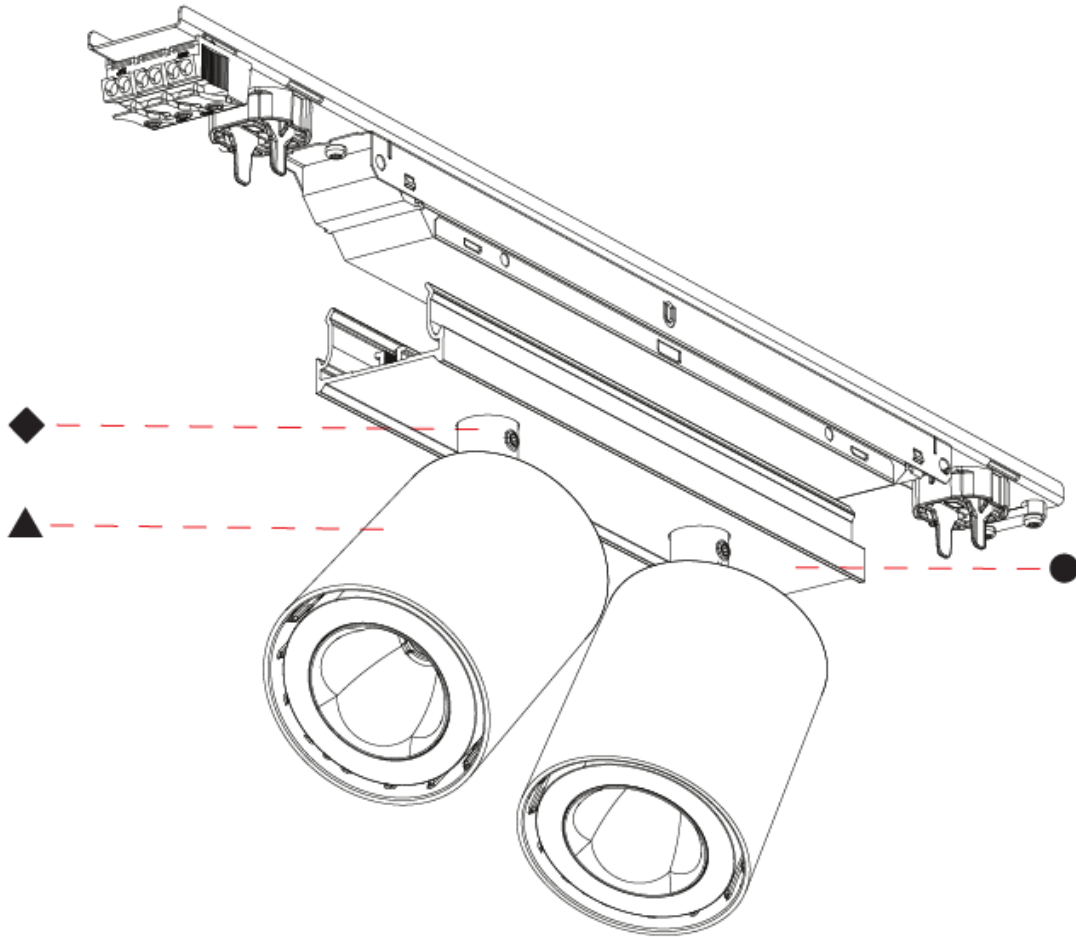

PROJECT	_____
TYPE	_____
SPECIFIER	_____
QUANTITY	_____
DATE	_____