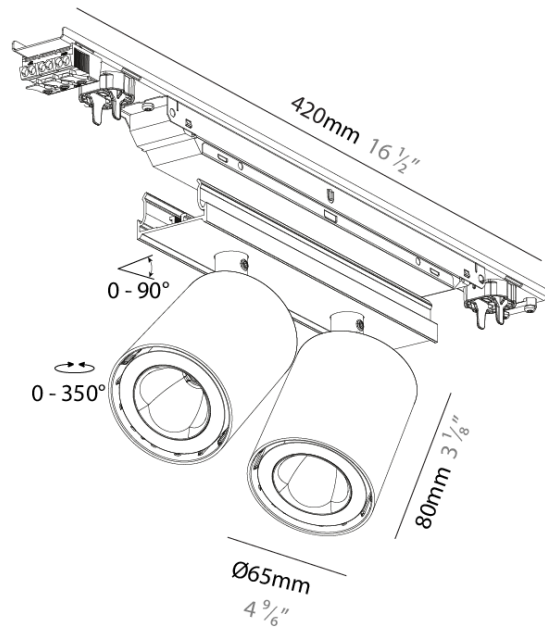

1. To build a product code in our configurator select the specify button on the base model # product page
2. To build a manual product code on this datasheet choose from the options listed below in blue font and add the suffix to the base model #

GENERAL

Series: Forties
Partner: Prolicht
Division: Architectural
Installation: Surface
Product Type: Linear Profiles
Mounting Location: Ceiling
Light Distribution: Direct

PHYSICAL

Shape: Cylinder
Diameter (mm): 65
Diameter (in): 2 5/16
Length (mm): 246
Length (in): 9 11/16
Width (mm): 41
Width (in): 1 5/8
Height (mm): 92
Height (in): 3 5/8
Weight (kg): 0.60
Fixture Finish: SSR / BKV / CWI / CRY / HAB / UFT / ITA / RUA / FTG / MYG / LOD / PUS / FRO / FUP / KIA / POP / BLS / SPG / MEY / GOH / CHC / COM / ABZ / JAG / OBR / MOS / ROR
Fixture Material: Aluminum Die Cast

ELECTRICAL

Lamp Type: LED
Input Wattage (W): 28
Total Output Wattage (W): 25.5
Dimming: Non-dimming / DALI Dimming / MATTER Dimming
Driver Included: Yes
Driver Location: Integrated
Driver Type: Constant Current - Universal
Driver Class: Class 2
Input Voltage (V): 120
Constant Current (MA): 700mA

LED

Color Temperature (°K): 2700-6500 Tunable White
Max. Delivered Lumen (lm): Max 2371
CRI: >90 CRI
Lamp Life (hrs): 50000

OPTICAL

Beam Angle: 52
Adjustability: Rotational 350°; Tilt 90°

RATINGS AND CERTIFICATIONS

Certified By: Certified for North American Standards
IP rating: IP20