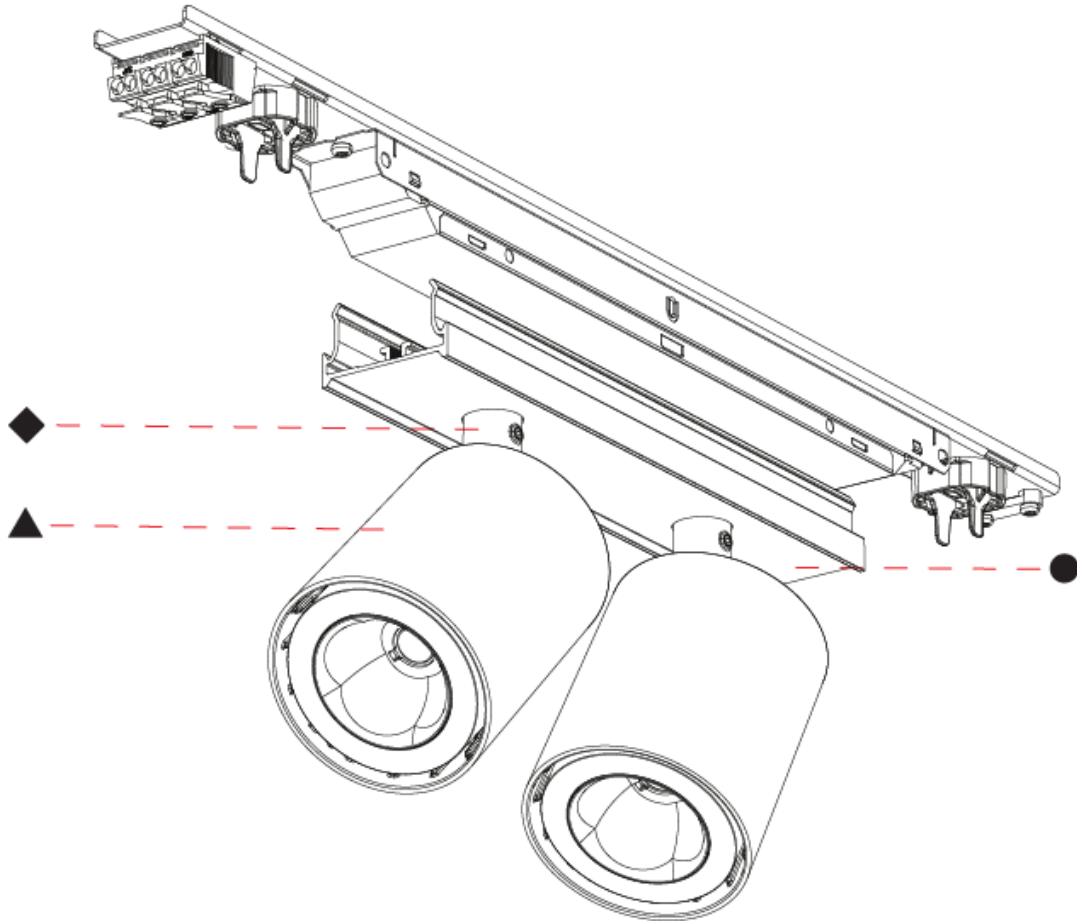

PROJECT	_____
TYPE	_____
SPECIFIER	_____
QUANTITY	_____
DATE	_____

A