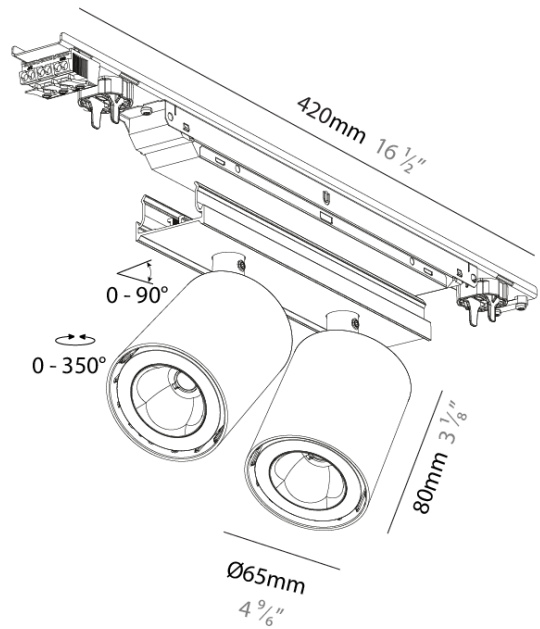

1. To build a product code in our configurator select the specify button on the base model # product page
2. To build a manual product code on this datasheet choose from the options listed below in blue font and add the suffix to the base model #

GENERAL

Series: Forties
Partner: Prolicht
Division: Architectural
Installation: Surface
Product Type: Linear Profiles
Mounting Location: Ceiling
Light Distribution: Direct

PHYSICAL

Shape: Cylinder
Diameter (mm): 65
Diameter (in): 2 5/8
Length (mm): 420
Length (in): 16 1/2
Width (mm): 41
Width (in): 1 5/8
Height (mm): 80
Height (in): 3 1/8
Weight (kg): 0.60
Fixture Finish: SSR / BKV / CWI / CRY / HAB / UFT / ITA / RUA / FTG / MYG / LOD / PUS / FRO / FUP / KIA / POP / BLS / SPG / MEY / GOH / CHC / COM / ABZ / JAG / OBR / MOS / ROR
Fixture Material: Aluminum Die Cast

ELECTRICAL

Lamp Type: LED
Input Wattage (W): 39
Total Output Wattage (W): 35.5
Dimming: Non-dimmable / MATTER Dimming
Driver Included: Yes
Driver Location: Integrated
Driver Type: Constant Current - Universal
Driver Class: Class 2
Input Voltage (V): 120
Constant Current (MA): 500mA

LED

Color Temperature (°K): 2700 / 3000 / 3500 / 4000
Max. Delivered Lumen (lm): Max 3518
CRI: >90 CRI
Lamp Life (hrs): 50000

OPTICAL

Beam Angle: 50
Adjustability: Rotational 350°; Tilt 90°

RATINGS AND CERTIFICATIONS

Certified By: Certified for North American Standards
IP rating: IP20

PROJECT
TYPE
SPECIFIER
QUANTITY
DATE