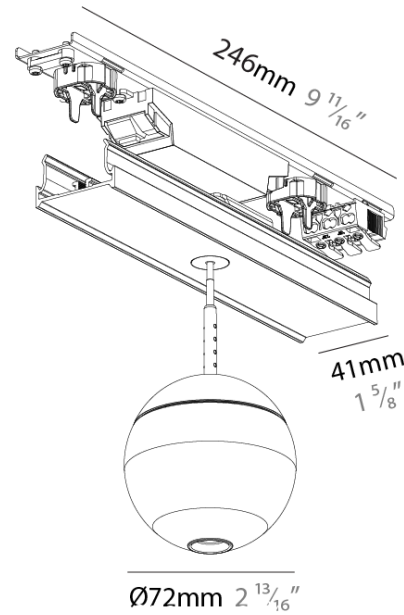

GENERAL

Series: Forties
Partner: Prolicht
Division: Architectural
Installation: Surface
Product Type: Linear Profiles
Mounting Location: Ceiling
Light Distribution: Direct

PHYSICAL

Shape: Sphere
Diameter (mm): 72
Diameter (in): 2 ¹³/₁₆
Length (mm): 246
Length (in): 9 ¹¹/₁₆
Width (mm): 72
Width (in): 2 ¹³/₁₆
Height (mm): 72
Height (in): 2 ¹³/₁₆
Weight (kg): 0.60
Fixture Finish: SSR / BKV / CWI / CRY / HAB / UFT / ITA / RUA / FTG / MYG / LOD / PUS / FRO / FUP / KIA / POP / BLS / SPG / MEY / GOH / CHC / COM / ABZ / JAG / OBR / MOS / ROR
Accent Finish: NOR / OPL / YEL / ORA / RED / BLU / GRN
Fixture Material: Aluminum Die Cast
Cable Details: 2000mm/78 3/4" or 6000mm/236 1/4" Cable - Black / Green / Orange / Red / White

ELECTRICAL

Lamp Type: LED
Input Wattage (W): 6
Total Output Wattage (W): 5.4
Dimming: Non-Dimming / 0-10V Dimming / Phase Dimming / DALI Dimming / MATTER Dimming
Driver Included: Yes
Driver Location: Integrated
Driver Type: Constant Current - Universal
Driver Class: Class 2
Input Voltage (V): 120
Constant Current (MA): 500mA

LED

Color Temperature (°K): 2700 / 3000 / 3500 / 4000
Max. Delivered Lumen (lm): Max 356
CRI: >90 CRI
Lamp Life (hrs): 50000

OPTICAL

Beam Angle: 32, 58

RATINGS AND CERTIFICATIONS

Certified By: Certified for North American Standards
IP rating: IP20

PROJECT
TYPE
SPECIFIER
QUANTITY
DATE