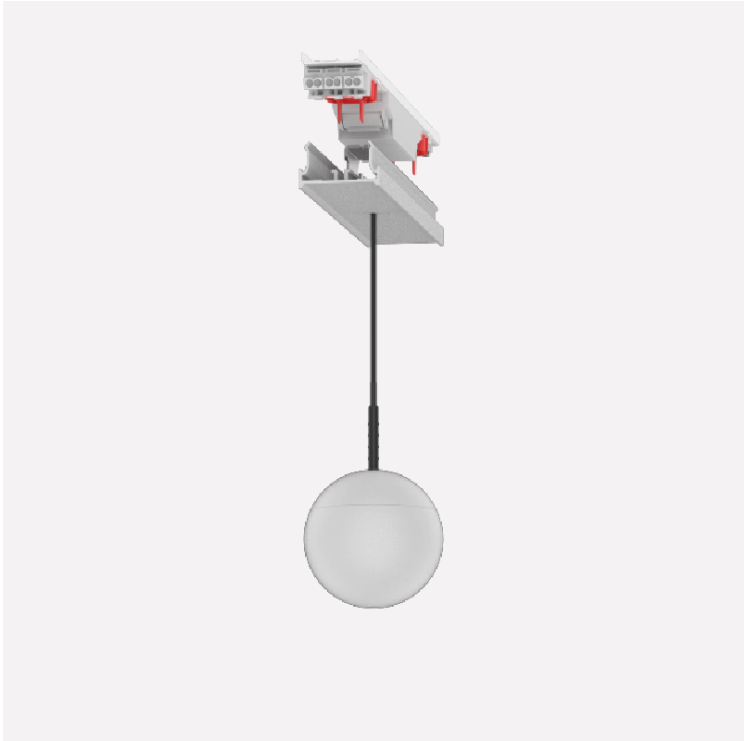

### A3C241-

base number LED Dimming Color Temperature Finishes (Diamond) Shine Ring Cable Options Beam Angle Options

PROJECT
TYPE
SPECIFIER
QUANTITY
DATE

**DESCRIPTION**  
Forties, Surface/Suspension Snooker Insert, 6W LED, 2700K / 3000K / 3500K / 4000K, Max 356lm, IP20, CRI:90, Dimmable

**GENERAL**

Series: Forties  
Partner: Prolicht  
Division: Architectural  
Installation: Surface  
Product Type: Linear Profiles  
Mounting Location: Ceiling  
Light Distribution: Direct

**PHYSICAL**

Shape: Sphere  
Diameter (mm): 72  
Diameter (in): 2 <sup>13</sup>/<sub>16</sub>  
Length (mm): 246  
Length (in): 9 <sup>11</sup>/<sub>16</sub>  
Width (mm): 72  
Width (in): 2 <sup>13</sup>/<sub>16</sub>  
Height (mm): 72  
Height (in): 2 <sup>13</sup>/<sub>16</sub>  
Weight (kg): 0.60  
Fixture Finish: SSR / BKV / CWI / CRY / HAB / UFT / ITA / RUA / FTG / MYG / LOD / PUS / FRO / FUP / KIA / POP / BLS / SPG / MEY / GOH / CHC / COM / ABZ / JAG / OBR / MOS / ROR  
Accent Finish: NOR / OPL / YEL / ORA / RED / BLU / GRN  
Fixture Material: Aluminum Die Cast  
Cable Details: 2000mm/78 3/4" or 6000mm/236 1/4" Cable - Black / Green / Orange / Red / White

**LED**

Color Temperature (°K): 2700 / 3000 / 3500 / 4000  
Max. Delivered Lumen (lm): Max 356  
CRI: >90 CRI  
Lamp Life (hrs): 50000

**OPTICAL**

Beam Angle: 32, 58

**RATINGS AND CERTIFICATIONS**

Certified By: Certified for North American Standards  
IP rating: IP20