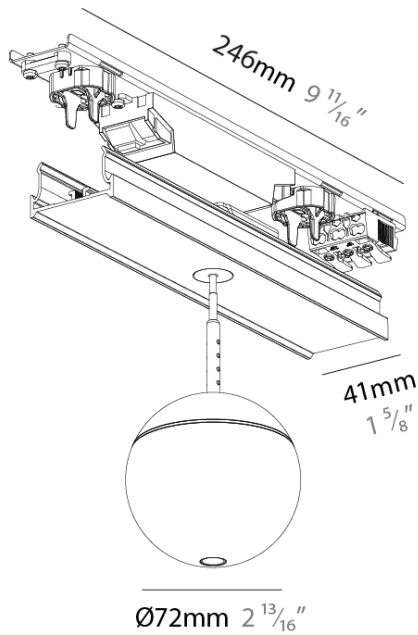

GENERAL

Series: Forties
Partner: Prolicht
Division: Architectural
Installation: Surface
Product Type: Linear Profiles
Mounting Location: Ceiling
Light Distribution: Direct

PHYSICAL

Shape: Sphere
Diameter (mm): 72
Diameter (in): 2 ¹³/₁₆
Length (mm): 246
Length (in): 9 ¹¹/₁₆
Width (mm): 72
Width (in): 2 ¹³/₁₆
Height (mm): 72
Height (in): 2 ¹³/₁₆
Weight (kg): 0.60
Fixture Finish: SSR / BKV / CWI / CRY / HAB / UFT / ITA / RUA / FTG / MYG / LOD / PUS / FRO / FUP / KIA / POP / BLS / SPG / MEY / GOH / CHC / COM / ABZ / JAG / OBR / MOS / ROR
Accent Finish: NOR / OPL / YEL / ORA / RED / BLU / GRN
Fixture Material: Aluminum Die Cast
Cable Details: 2000mm/78 3/4" or 6000mm/236 1/4" Cable - Black / Green / Orange / Red / White

ELECTRICAL

Lamp Type: LED
Input Wattage (W): 6
Total Output Wattage (W): 5.4
Dimming: Non-Dimming / 0-10V Dimming / Phase Dimming / DALI Dimming / MATTER Dimming
Driver Included: Yes
Driver Location: Integrated
Driver Type: Constant Current - Universal
Driver Class: Class 2
Input Voltage (V): 120
Constant Current (MA): 500mA

LED

Color Temperature (°K): 2700 / 3000 / 3500 / 4000
Max. Delivered Lumen (lm): Max 356
CRI: >90 CRI
Lamp Life (hrs): 50000

OPTICAL

Beam Angle: 32, 58

RATINGS AND CERTIFICATIONS

Certified By: Certified for North American Standards
IP rating: IP20