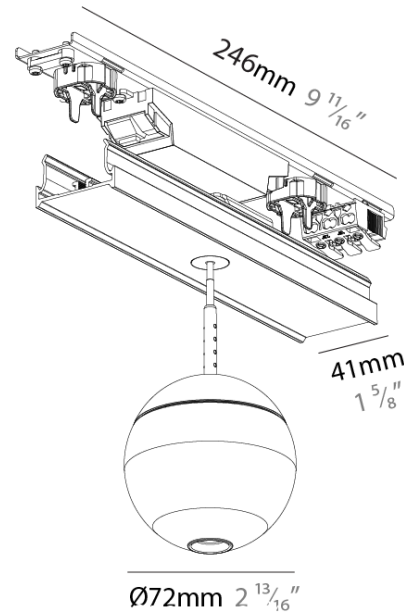

GENERAL

Series: Forties
Partner: Prolicht
Division: Architectural
Installation: Surface
Product Type: Linear Profiles
Mounting Location: Ceiling
Light Distribution: Direct

PHYSICAL

Shape: Sphere
Diameter (mm): 72
Diameter (in): 2 ¹³/₁₆
Length (mm): 246
Length (in): 9 ¹¹/₁₆
Width (mm): 72
Width (in): 2 ¹³/₁₆
Height (mm): 72
Height (in): 2 ¹³/₁₆
Weight (kg): 0.60
Diffuser: Opal, Yellow, Orange, Red, Green, Blue

Fixture Finish: SSR / BKV / CWI / CRY / HAB / UFT / ITA / RUA / FTG / MYG / LOD / PUS / FRO / FUP / KIA / POP / BLS / SPG / MEY / GOH / CHC / COM / ABZ / JAG / OBR / MOS / ROR
Accent Finish: OPL / YEL / ORA / RED / BLU / GRN

Fixture Material: Aluminum Die Cast
Cable Details: 2000mm/78 3/4" or 6000mm/236 1/4" Cable - Black / Green / Orange / Red / White

ELECTRICAL

Lamp Type: LED
Input Wattage (W): 6
Total Output Wattage (W): 5.4
Dimming: Non-Dimming / 0-10V Dimming / Phase Dimming / DALI Dimming / MATTER Dimming
Driver Included: Yes
Driver Location: Integrated
Driver Type: Constant Current - Universal
Driver Class: Class 2
Input Voltage (V): 120
Constant Current (MA): 500mA

LED

Color Temperature (°K): 2700 / 3000 / 3500 / 4000
Max. Delivered Lumen (lm): Max 379
CRI: >90 CRI
Lamp Life (hrs): 50000

OPTICAL

Beam Angle: 32, 58

RATINGS AND CERTIFICATIONS

Certified By: Certified for North American Standards
IP rating: IP20

PROJECT
TYPE
SPECIFIER
QUANTITY
DATE