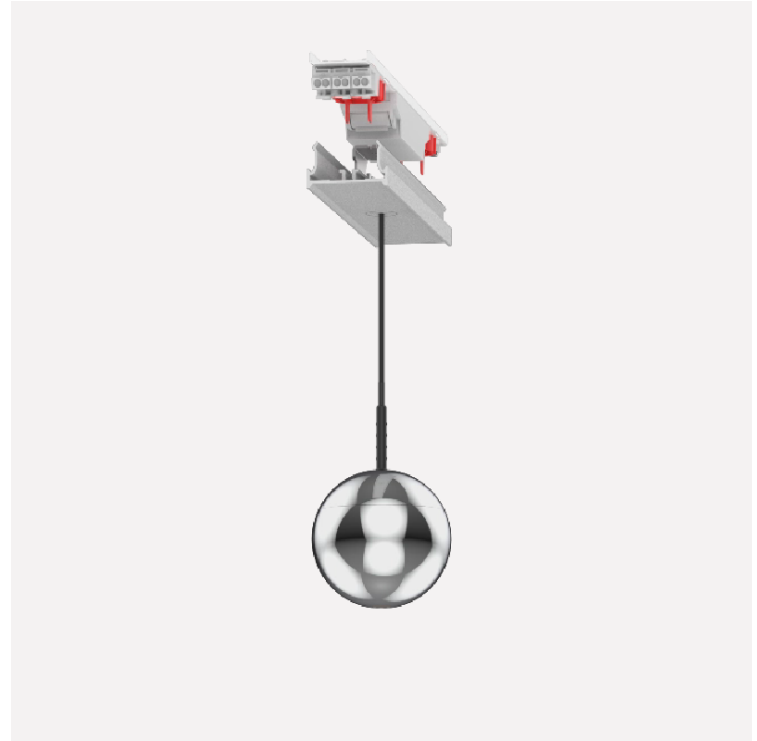

GENERAL

Series: Forties
Partner: Prolicht
Division: Architectural
Installation: Surface
Product Type: Linear Profiles
Mounting Location: Ceiling
Light Distribution: Direct

PHYSICAL

Shape: Sphere
Diameter (mm): 72
Diameter (in): 2 ¹³/₁₆
Length (mm): 246
Length (in): 9 ¹¹/₁₆
Width (mm): 72
Width (in): 2 ¹³/₁₆
Height (mm): 72
Height (in): 2 ¹³/₁₆
Weight (kg): 0.60

Fixture Finish: SSR / BKV / CWI / CRY / HAB / UFT / ITA / RUA / FTG / MYG / LOD / PUS / FRO / FUP / KIA / POP / BLS / SPG / MEY / GOH / CHC / COM / ABZ / JAG / OBR / MOS / ROR
Accent Finish: NOR / OPL / YEL / ORA / RED / BLU / GRN
Fixture Material: Aluminum Die Cast

Cable Details: 2000mm/78 3/4" or 6000mm/236 1/4" Cable - Black / Green / Orange / Red / White

ELECTRICAL

Lamp Type: LED
Input Wattage (W): 6
Total Output Wattage (W): 5.4
Dimming: Non-Dimming / 0-10V Dimming / Phase Dimming / DALI Dimming / MATTER Dimming
Driver Included: Yes
Driver Location: Integrated
Driver Type: Constant Current - Universal
Driver Class: Class 2
Input Voltage (V): 120
Constant Current (MA): 500mA

LED

Color Temperature (°K): 2700 / 3000 / 3500 / 4000
Max. Delivered Lumen (lm): Max 310
CRI: >90 CRI
Lamp Life (hrs): 50000

OPTICAL

Beam Angle: 32, 58

RATINGS AND CERTIFICATIONS

Certified By: Certified for North American Standards
IP rating: IP20