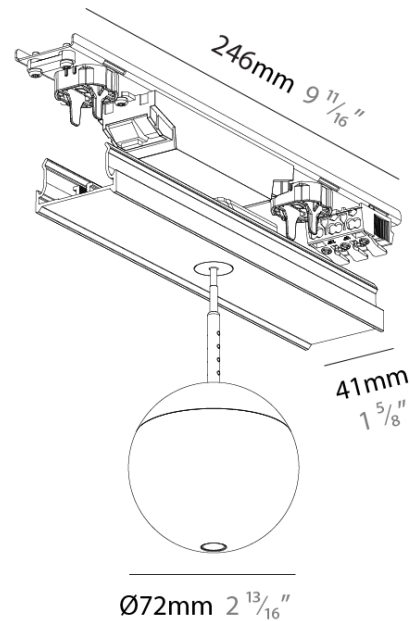

GENERAL

Series: Forties
Partner: Prolicht
Division: Architectural
Installation: Surface
Product Type: Linear Profiles
Mounting Location: Ceiling
Light Distribution: Direct

PHYSICAL

Shape: Sphere
Diameter (mm): 72
Diameter (in): 2 ¹³/₁₆
Length (mm): 246
Length (in): 9 ¹¹/₁₆
Width (mm): 72
Width (in): 2 ¹³/₁₆
Height (mm): 72
Height (in): 2 ¹³/₁₆
Weight (kg): 0.60

Fixture Finish: SSR / BKV / CWI / CRY / HAB / UFT / ITA / RUA / FTG / MYG / LOD / PUS / FRO / FUP / KIA / POP / BLS / SPG / MEY / GOH / CHC / COM / ABZ / JAG / OBR / MOS / ROR
Accent Finish: NOR / OPL / YEL / ORA / RED / BLU / GRN
Fixture Material: Aluminum Die Cast

Cable Details: 2000mm/78 3/4" or 6000mm/236 1/4" Cable - Black / Green / Orange / Red / White

ELECTRICAL

Lamp Type: LED
Input Wattage (W): 6
Total Output Wattage (W): 5.4
Dimming: Non-Dimming / 0-10V Dimming / Phase Dimming / DALI Dimming / MATTER Dimming
Driver Included: Yes
Driver Location: Integrated
Driver Type: Constant Current - Universal
Driver Class: Class 2
Input Voltage (V): 120
Constant Current (MA): 500mA

LED

Color Temperature (°K): 2700 / 3000 / 3500 / 4000
Max. Delivered Lumen (lm): Max 310
CRI: >90 CRI
Lamp Life (hrs): 50000

OPTICAL

Beam Angle: 32, 58

RATINGS AND CERTIFICATIONS

Certified By: Certified for North American Standards
IP rating: IP20