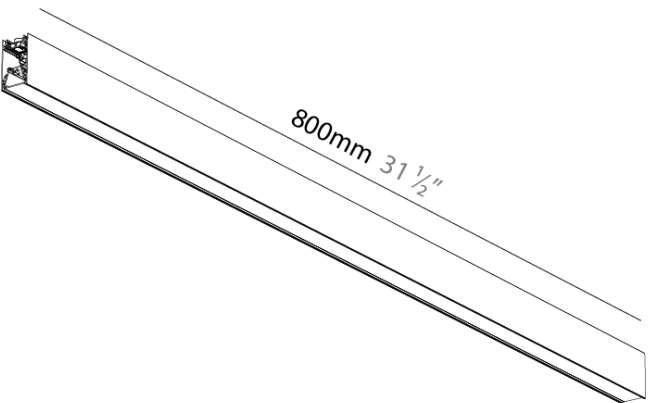

1. To build a product code in our configurator select the specify button on the base model # product page
2. To build a manual product code on this datasheet choose from the options listed below in blue font and add the suffix to the base model #

GENERAL

Series: Forties
Partner: Prolicht
Division: Architectural
Installation: Surface
Product Type: Linear Profiles
Mounting Location: Ceiling
Light Distribution: Direct

PHYSICAL

Shape: Rectangle
Length (mm): 800
Length (in): 31 1/2
Width (mm): 45
Width (in): 1 3/4
Height (mm): 76
Height (in): 3
Weight (kg): 1.4

Diffuser: Opal, Prismatic, Clear Prismatic, Raster Black, Glare Control, Wallwash Right, Wallwash Left, Wallwash Double Asymmetric
Fixture Finish: SSR / BKV / CWI / CRY / HAB / UFT / ITA / RUA / FTG / MYG / LOD / PUS / FRO / FUP / KIA / POP / BLS / SPG / MEY / GOH / CHC / COM / ABZ / JAG / OBR / MOS / ROR
Accent Finish: OPL / MPM / CMP / RBK / GCL / WWR / WWL / WDA
Fixture Material: Aluminum Die Cast

ELECTRICAL

Lamp Type: LED
Input Wattage (W): 8
Total Output Wattage (W): 7.2
Dimming: Non-dimming / DALI Dimming / MATTER Dimming
Driver Included: Yes
Driver Location: Integrated
Driver Type: Constant Current - Universal
Driver Class: Class 2
Input Voltage (V): 120

LED

Color Temperature (°K): 2700-6500 Tunable White
Max. Delivered Lumen (lm): Max 1611
CRI: >90 CRI
Lamp Life (hrs): 50000

RATINGS AND CERTIFICATIONS

Certified By: Certified for North American Standards
IP rating: IP40