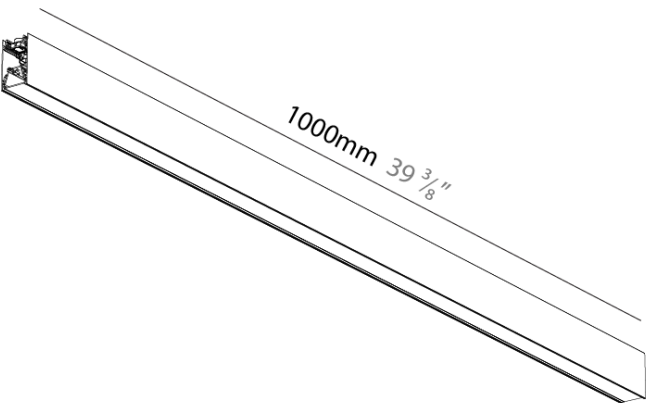

GENERAL

Series: Forties
Partner: Prolicht
Division: Architectural
Installation: Surface
Product Type: Linear Profiles
Mounting Location: Ceiling
Light Distribution: Direct

PHYSICAL

Shape: Rectangle
Length (mm): 1000
Length (in): 39 3/8
Width (mm): 45
Width (in): 1 3/4
Height (mm): 76
Height (in): 3
Weight (kg): 1.8
Diffuser: Opal, Prismatic, Clear Prismatic, Raster Black, Glare Control, Wallwash Right, Wallwash Left, Wallwash Double Asymmetric
Fixture Finish: SSR / BKV / CWI / CRY / HAB / UFT / ITA / RUA / FTG / MYG / LOD / PUS / FRO / FUP / KIA / POP / BLS / SPG / MEY / GOH / CHC / COM / ABZ / JAG / OBR / MOS / ROR
Accent Finish: OPL / MPM / CMP / RBK / GCL / WWR / WWL / WDA
Fixture Material: Aluminum Die Cast

ELECTRICAL

Lamp Type: LED
Input Wattage (W): 10
Total Output Wattage (W): 9.1
Dimming: Non-Dimming / 0-10V Dimming / Phase Dimming / DALI Dimming / MATTER Dimming
Driver Included: Yes
Driver Location: Integrated
Driver Type: Constant Current - Universal
Driver Class: Class 2
Input Voltage (V): 120

LED

Color Temperature (°K): 2700-6500 Tunable White
Max. Delivered Lumen (lm): Max 1500
CRI: >90 CRI
Lamp Life (hrs): 50000

RATINGS AND CERTIFICATIONS

Certified By: Certified for North American Standards
IP rating: IP40