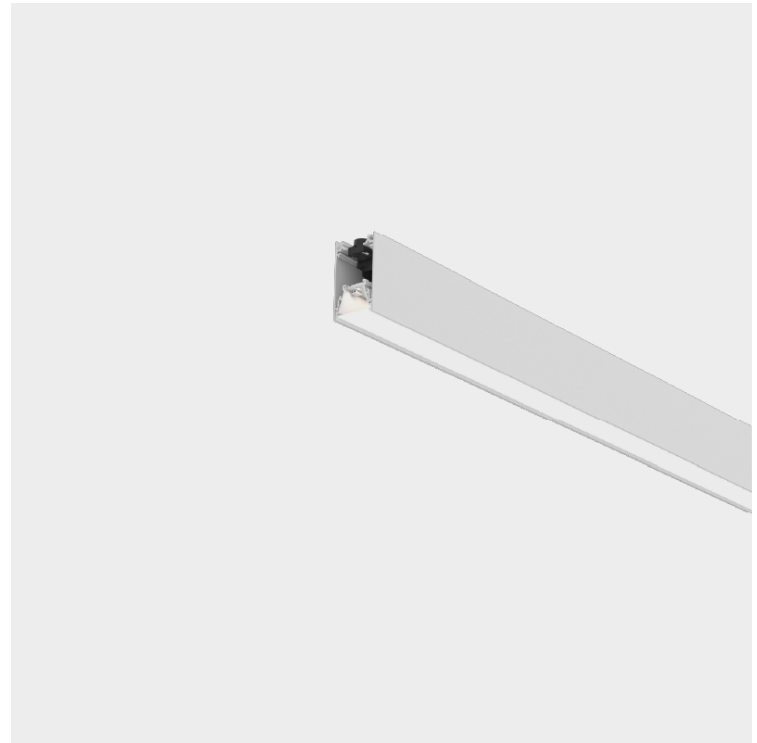

GENERAL
Series: Forties
Partner: Prolicht
Division: Architectural
Installation: Surface
Product Type: Linear Profiles
Mounting Location: Ceiling
Light Distribution: Direct

PHYSICAL
Shape: Rectangle
Length (mm): 1200
Length (in): 47 1/4
Width (mm): 45
Width (in): 1 3/4
Height (mm): 76
Height (in): 3
Weight (kg): 1.8
Diffuser: Opal, Prismatic, Clear Prismatic, Raster Black, Glare Control, Wallwash Right, Wallwash Left, Wallwash Double Asymmetric
Fixture Finish: SSR / BKV / CWI / CRY / HAB / UFT / ITA / RUA / FTG / MYG / LOD / PUS / FRO / FUP / KIA / POP / BLS / SPG / MEY / GOH / CHC / COM / ABZ / JAG / OBR / MOS / ROR
Accent Finish: OPL / MPM / CMP / RBK / GCL / WWR / WWL / WDA
Fixture Material: Aluminum Die Cast

ELECTRICAL
Lamp Type: LED
Input Wattage (W): 13
Total Output Wattage (W): 11.9
Dimming: Non-Dimming / 0-10V Dimming / Phase Dimming / DALI Dimming / MATTER Dimming
Driver Included: Yes
Driver Location: Integrated
Driver Type: Constant Current - Universal
Driver Class: Class 2
Input Voltage (V): 120
Constant Current (MA): 150mA

LED
Color Temperature (°K): 2700-6500 Tunable White
Max. Delivered Lumen (lm): Max 1805
CRI: >90 CRI
Lamp Life (hrs): 50000

RATINGS AND CERTIFICATIONS
Certified By: Certified for North American Standards
IP rating: IP40