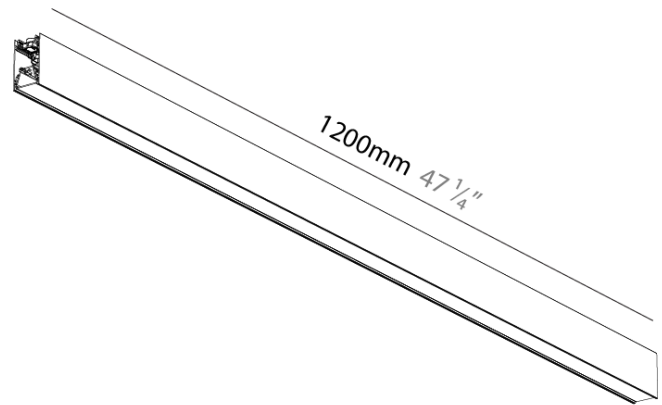

GENERAL
Series: Forties
Partner: Prolicht
Division: Architectural
Installation: Surface
Product Type: Linear Profiles
Mounting Location: Ceiling
Light Distribution: Direct

PHYSICAL
Shape: Rectangle
Length (mm): 1200
Length (in): 47 1/4
Width (mm): 45
Width (in): 1 3/4
Height (mm): 76
Height (in): 3
Weight (kg): 1.8
Diffuser: Opal, Prismatic, Clear Prismatic, Raster Black, Glare Control, Wallwash Right, Wallwash Left, Wallwash Double Asymmetric
Fixture Finish: SSR / BKV / CWI / CRY / HAB / UFT / ITA / RUA / FTG / MYG / LOD / PUS / FRO / FUP / KIA / POP / BLS / SPG / MEY / GOH / CHC / COM / ABZ / JAG / OBR / MOS / ROR
Accent Finish: OPL / MPM / CMP / RBK / GCL / WWR / WWL / WDA
Fixture Material: Aluminum Die Cast

ELECTRICAL
Lamp Type: LED
Input Wattage (W): 13
Total Output Wattage (W): 11.9
Dimming: Non-Dimming / 0-10V Dimming / Phase Dimming / DALI Dimming / MATTER Dimming
Driver Included: Yes
Driver Location: Integrated
Driver Type: Constant Current - Universal
Driver Class: Class 2
Input Voltage (V): 120
Constant Current (MA): 150mA

LED
Color Temperature (°K): 2700-6500 Tunable White
Max. Delivered Lumen (lm): Max 1805
CRI: >90 CRI
Lamp Life (hrs): 50000

RATINGS AND CERTIFICATIONS
Certified By: Certified for North American Standards
IP rating: IP40