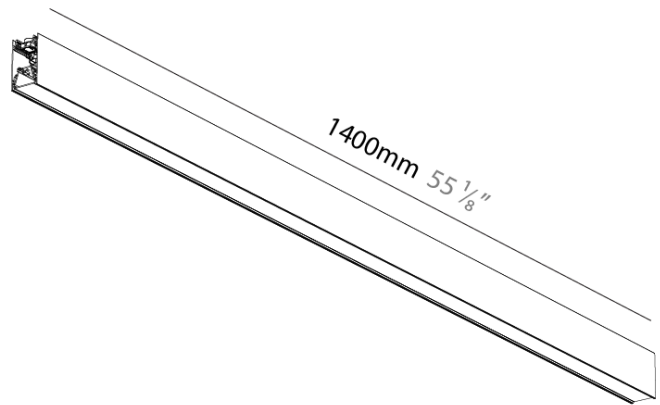

1. To build a product code in our configurator select the specify button on the base model # product page
2. To build a manual product code on this datasheet choose from the options listed below in blue font and add the suffix to the base model #

GENERAL

Series: Forties
Partner: Prolicht
Division: Architectural
Installation: Surface
Product Type: Linear Profiles
Mounting Location: Ceiling
Light Distribution: Direct

PHYSICAL

Shape: Rectangle
Length (mm): 1400
Length (in): 55 1/8
Width (mm): 45
Width (in): 1 3/4
Height (mm): 76
Height (in): 3
Weight (kg): 1.8
Diffuser: Opal, Prismatic, Clear Prismatic, Raster Black, Glare Control, Wallwash Right, Wallwash Left, Wallwash Double Asymmetric
Fixture Finish: SSR / BKV / CWI / CRY / HAB / UFT / ITA / RUA / FTG / MYG / LOD / PUS / FRO / FUP / KIA / POP / BLS / SPG / MEY / GOH / CHC / COM / ABZ / JAG / OBR / MOS / ROR
Accent Finish: OPL / MPM / CMP / RBK / GCL / WWR / WWL / WDA
Fixture Material: Aluminum Die Cast

ELECTRICAL

Lamp Type: LED
Input Wattage (W): 15
Total Output Wattage (W): 13.7
Dimming: Non-dimming / DALI Dimming / MATTER Dimming
Driver Included: Yes
Driver Location: Integrated
Driver Type: Constant Current - Universal
Driver Class: Class 2
Input Voltage (V): 120

LED

Color Temperature (°K): 2700-6500 Tunable White
Max. Delivered Lumen (lm): Max 2104
CRI: >90 CRI
Lamp Life (hrs): 50000

RATINGS AND CERTIFICATIONS

Certified By: Certified for North American Standards
IP rating: IP40