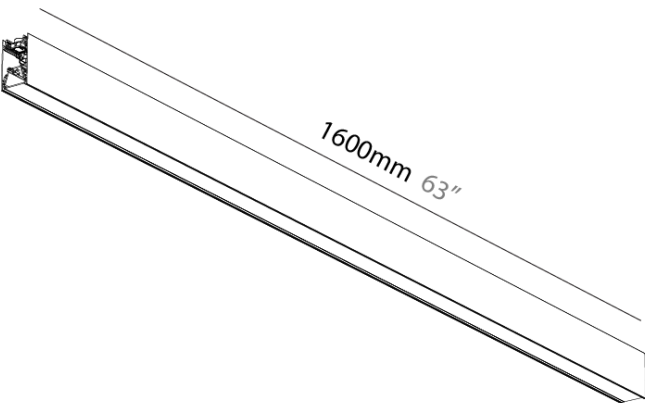

1. To build a product code in our configurator select the specify button on the base model # product page
2. To build a manual product code on this datasheet choose from the options listed below in blue font and add the suffix to the base model #

GENERAL
Series: Forties
Partner: Prolicht
Division: Architectural
Installation: Surface
Product Type: Linear Profiles
Mounting Location: Ceiling
Light Distribution: Direct

PHYSICAL
Shape: Rectangle
Length (mm): 1600
Length (in): 63
Width (mm): 45
Width (in): 1 3/4
Height (mm): 76
Height (in): 3
Diffuser: Opal, Prismatic, Clear Prismatic, Raster Black, Glare Control, Wallwash Right, Wallwash Left, Wallwash Double Asymmetric
Fixture Finish: SSR / BKV / CWI / CRY / HAB / UFT / ITA / RUA / FTG / MYG / LOD / PUS / FRO / FUP / KIA / POP / BLS / SPG / MEY / GOH / CHC / COM / ABZ / JAG / OBR / MOS / ROR
Accent Finish: OPL / MPM / CMP / RBK / GCL / WWR / WWL / WDA
Fixture Material: Aluminum Die Cast

ELECTRICAL
Lamp Type: LED
Input Wattage (W): 17
Total Output Wattage (W): 15.5
Dimming: Non-dimming / DALI Dimming / MATTER Dimming
Driver Included: Yes
Driver Location: Integrated
Driver Type: Constant Current - Unviersal
Driver Class: Class 2
Input Voltage (V): 120

LED
Color Temperature (°K): 2700-6500 Tunable White
Max. Delivered Lumen (lm): Max 2402
CRI: >90 CRI
Lamp Life (hrs): 50000

RATINGS AND CERTIFICATIONS
Certified By: Certified for North American Standards
IP rating: IP20