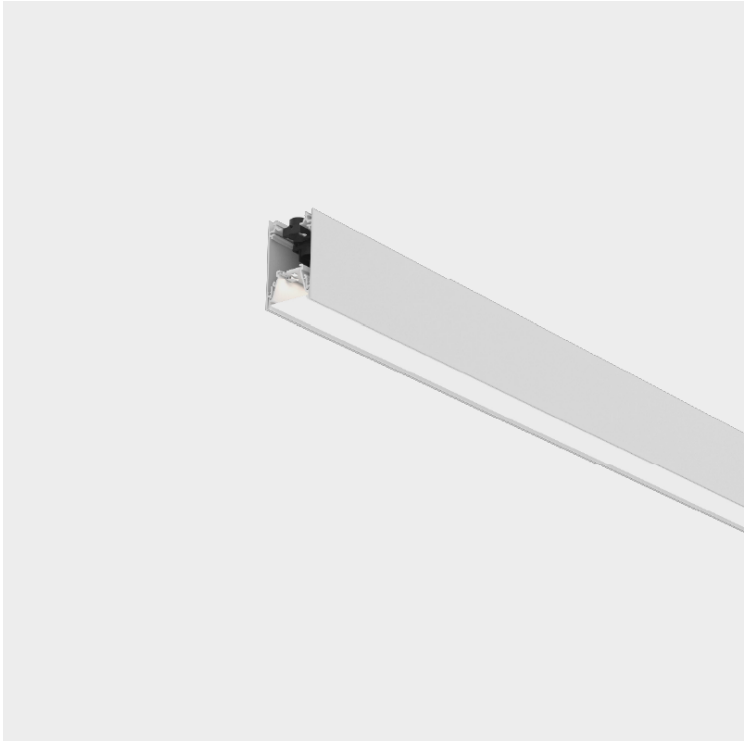

1. To build a product code in our configurator select the specify button on the base model # product page
2. To build a manual product code on this datasheet choose from the options listed below in blue font and add the suffix to the base model #

GENERAL
Series: Forties
Partner: Prolicht
Division: Architectural
Installation: Surface
Product Type: Linear Profiles
Mounting Location: Ceiling
Light Distribution: Direct

PHYSICAL
Shape: Rectangle
Length (mm): 1600
Length (in): 63
Width (mm): 45
Width (in): 1 3/4
Height (mm): 76
Height (in): 3
Diffuser: Opal, Prismatic, Clear Prismatic, Raster Black, Glare Control, Wallwash Right, Wallwash Left, Wallwash Double Asymmetric
Fixture Finish: SSR / BKV / CWI / CRY / HAB / UFT / ITA / RUA / FTG / MYG / LOD / PUS / FRO / FUP / KIA / POP / BLS / SPG / MEY / GOH / CHC / COM / ABZ / JAG / OBR / MOS / ROR
Accent Finish: OPL / MPM / CMP / RBK / GCL / WWR / WWL / WDA
Fixture Material: Aluminum Die Cast

ELECTRICAL
Lamp Type: LED
Input Wattage (W): 17
Total Output Wattage (W): 15.5
Dimming: Non-dimming / DALI Dimming / MATTER Dimming
Driver Included: Yes
Driver Location: Integrated
Driver Type: Constant Current - Unviersal
Driver Class: Class 2
Input Voltage (V): 120

LED
Color Temperature (°K): 2700-6500 Tunable White
Max. Delivered Lumen (lm): Max 2402
CRI: >90 CRI
Lamp Life (hrs): 50000

RATINGS AND CERTIFICATIONS
Certified By: Certified for North American Standards
IP rating: IP20