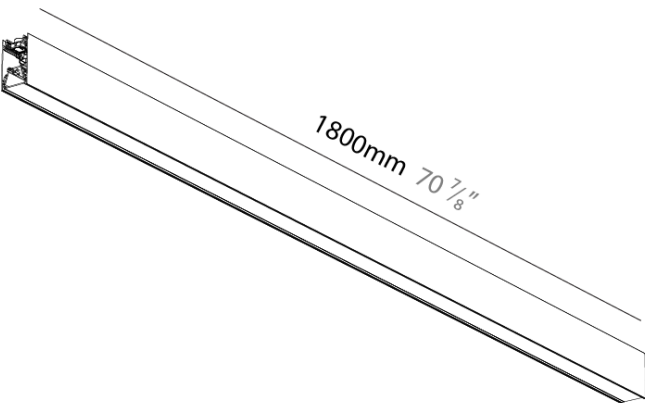

GENERAL

Series: Forties
Partner: Prolicht
Division: Architectural
Installation: Surface
Product Type: Linear Profiles
Mounting Location: Ceiling
Light Distribution: Direct

PHYSICAL

Shape: Rectangle
Length (mm): 1800
Length (in): 70 7/8
Width (mm): 45
Width (in): 1 3/4
Height (mm): 76
Height (in): 3
Diffuser: Opal, Prismatic, Clear Prismatic, Raster Black, Glare Control, Wallwash Right, Wallwash Left, Wallwash Double Asymmetric
Fixture Finish: SSR / BKV / CWI / CRY / HAB / UFT / ITA / RUA / FTG / MYG / LOD / PUS / FRO / FUP / KIA / POP / BLS / SPG / MEY / GOH / CHC / COM / ABZ / JAG / OBR / MOS / ROR
Accent Finish: OPL / MPM / CMP / RBK / GCL / WWR / WWL / WDA
Fixture Material: Aluminum Die Cast

ELECTRICAL

Lamp Type: LED
Input Wattage (W): 19
Total Output Wattage (W): 17.3
Dimming: Non-dimming / DALI Dimming / MATTER Dimming
Driver Included: Yes
Driver Location: Integrated
Driver Type: Constant Current - Universal
Driver Class: Class 2
Input Voltage (V): 120
Constant Current (MA): 150mA

LED

Color Temperature (°K): 2700-6500 Tunable White
Max. Delivered Lumen (lm): Max 2708
CRI: >90 CRI
Lamp Life (hrs): 50000

RATINGS AND CERTIFICATIONS

Certified By: Certified for North American Standards
IP rating: IP40