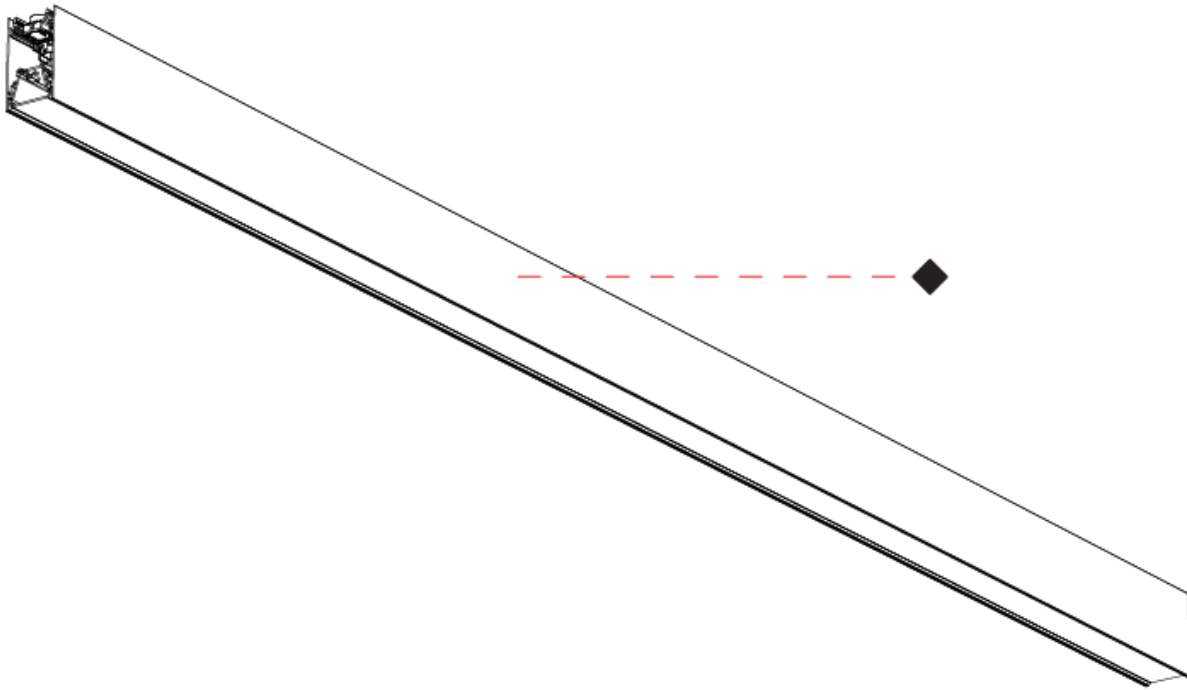

A3C249-

PROJECT

TYPE

SPECIFIER

QUANTITY

DATE