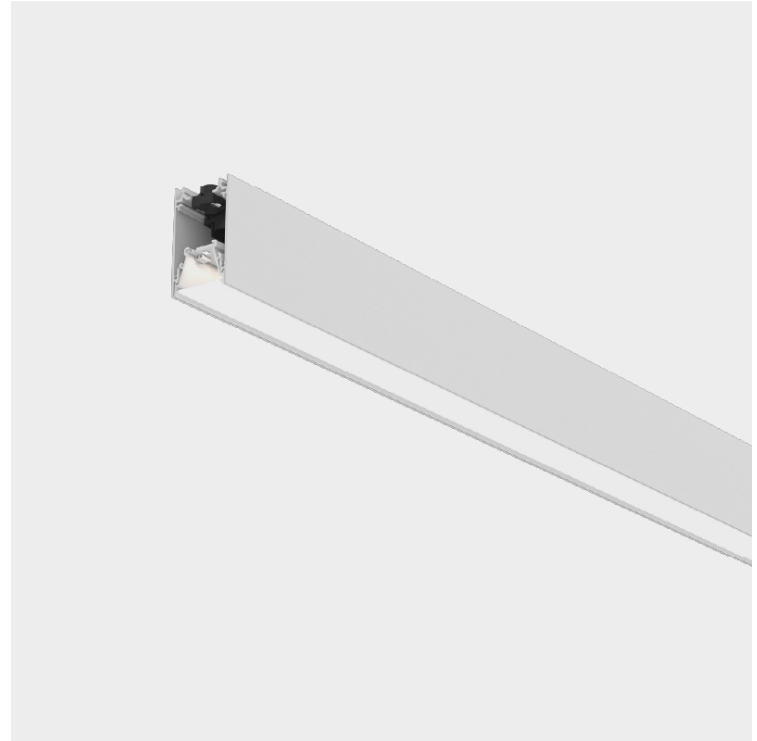

1. To build a product code in our configurator select the specify button on the base model # product page
2. To build a manual product code on this datasheet choose from the options listed below in blue font and add the suffix to the base model #

GENERAL

Series: Forties
Partner: Prolicht
Division: Architectural
Installation: Surface
Product Type: Linear Profiles
Mounting Location: Ceiling
Light Distribution: Direct

PHYSICAL

Shape: Rectangle
Length (mm): 2200
Length (in): 86 5/8
Width (mm): 45
Width (in): 1 3/4
Height (mm): 76
Height (in): 3
Diffuser: [Opal](#), [Prismatic](#), [Clear Prismatic](#), [Raster Black](#), [Glare Control](#), [Wallwash Right](#), [Wallwash Left](#), [Wallwash Double Asymmetric](#)
Fixture Finish: [SSR / BKV / CWI / CRY / HAB / UFT / ITA / RUA / FTG / MYG / LOD / PUS / FRO / FUP / KIA / POP / BLS / SPG / MEY / GOH / CHC / COM / ABZ / JAG / OBR / MOS / ROR](#)
Accent Finish: [OPL / MPM / CMP / RBK / GCL / WWR / WWL / WDA](#)
Fixture Material: Aluminum Die Cast

ELECTRICAL

Lamp Type: LED
Input Wattage (W): 23
Total Output Wattage (W): 20.9
Dimming: [Non-dimming](#) / [DALI Dimming](#) / [MATTER Dimming](#)
Driver Included: Yes
Driver Location: Integrated
Driver Type: Constant Current - Universal
Driver Class: Class 2
Input Voltage (V): 120

LED

Color Temperature (°K): 2700-6500 Tunable White
Max. Delivered Lumen (lm): Max 3305
CRI: >90 CRI
Lamp Life (hrs): 50000

RATINGS AND CERTIFICATIONS

Certified By: Certified for North American Standards
IP rating: IP40