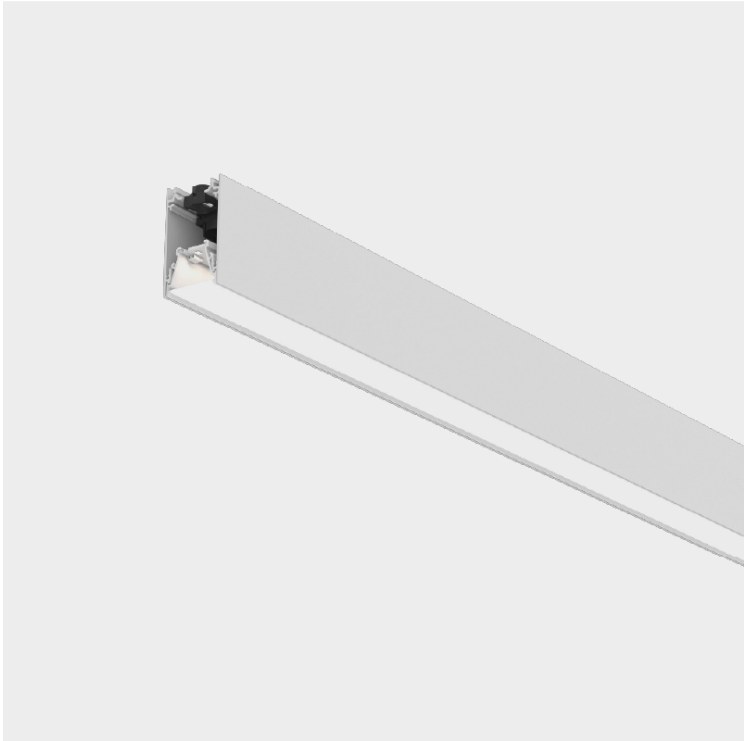

1. To build a product code in our configurator select the specify button on the base model # product page
2. To build a manual product code on this datasheet choose from the options listed below in blue font and add the suffix to the base model #

GENERAL

Series: Forties
Partner: Prolicht
Division: Architectural
Installation: Surface
Product Type: Linear Profiles
Mounting Location: Ceiling
Light Distribution: Direct

PHYSICAL

Shape: Rectangle
Length (mm): 2200
Length (in): 86 5/8
Width (mm): 45
Width (in): 1 3/4
Height (mm): 76
Height (in): 3
Diffuser: Opal, Prismatic, Clear Prismatic, Raster Black, Glare Control, Wallwash Right, Wallwash Left, Wallwash Double Asymmetric
Fixture Finish: SSR / BKV / CWI / CRY / HAB / UFT / ITA / RUA / FTG / MYG / LOD / PUS / FRO / FUP / KIA / POP / BLS / SPG / MEY / GOH / CHC / COM / ABZ / JAG / OBR / MOS / ROR
Accent Finish: OPL / MPM / CMP / RBK / GCL / WWR / WWL / WDA
Fixture Material: Aluminum Die Cast

ELECTRICAL

Lamp Type: LED
Input Wattage (W): 23
Total Output Wattage (W): 20.9
Dimming: Non-dimming / DALI Dimming / MATTER Dimming
Driver Included: Yes
Driver Location: Integrated
Driver Type: Constant Current - Universal
Driver Class: Class 2
Input Voltage (V): 120

LED

Color Temperature (°K): 2700-6500 Tunable White
Max. Delivered Lumen (lm): Max 3305
CRI: >90 CRI
Lamp Life (hrs): 50000

RATINGS AND CERTIFICATIONS

Certified By: Certified for North American Standards
IP rating: IP40