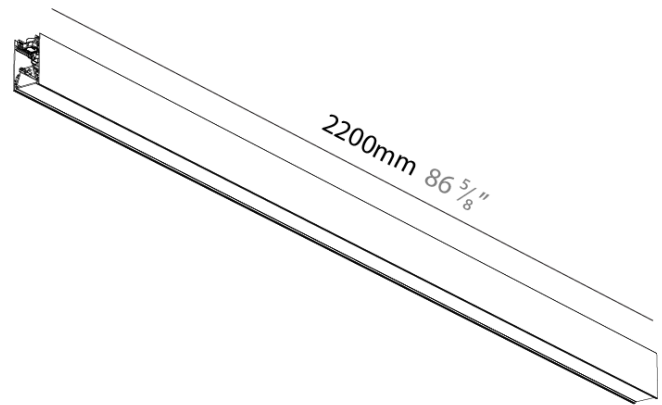

1. To build a product code in our configurator select the specify button on the base model # product page
2. To build a manual product code on this datasheet choose from the options listed below in blue font and add the suffix to the base model #

GENERAL

Series: Forties
Partner: Prolicht
Division: Architectural
Installation: Surface
Product Type: Linear Profiles
Mounting Location: Ceiling
Light Distribution: Direct

PHYSICAL

Shape: Rectangle
Length (mm): 2200
Length (in): 86 5/8
Width (mm): 45
Width (in): 1 3/4
Height (mm): 76
Height (in): 3
Diffuser: [Opal](#), [Prismatic](#), [Clear Prismatic](#), [Raster Black](#), [Glare Control](#), [Wallwash Right](#), [Wallwash Left](#), [Wallwash Double Asymmetric](#)
Fixture Finish: [SSR / BKV / CWI / CRY / HAB / UFT / ITA / RUA / FTG / MYG / LOD / PUS / FRO / FUP / KIA / POP / BLS / SPG / MEY / GOH / CHC / COM / ABZ / JAG / OBR / MOS / ROR](#)
Accent Finish: [OPL / MPM / CMP / RBK / GCL / WWR / WWL / WDA](#)
Fixture Material: Aluminum Die Cast

ELECTRICAL

Lamp Type: LED
Input Wattage (W): 23
Total Output Wattage (W): 20.9
Dimming: [Non-dimming](#) / [DALI Dimming](#) / [MATTER Dimming](#)
Driver Included: Yes
Driver Location: Integrated
Driver Type: Constant Current - Universal
Driver Class: Class 2
Input Voltage (V): 120

LED

Color Temperature (°K): 2700-6500 Tunable White
Max. Delivered Lumen (lm): Max 3305
CRI: >90 CRI
Lamp Life (hrs): 50000

RATINGS AND CERTIFICATIONS

Certified By: Certified for North American Standards
IP rating: IP40