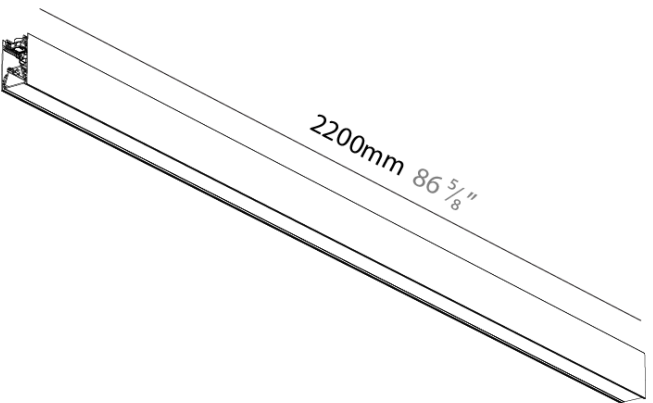

1. To build a product code in our configurator select the specify button on the base model # product page
2. To build a manual product code on this datasheet choose from the options listed below in blue font and add the suffix to the base model #

GENERAL

Series: Forties
Partner: Prolicht
Division: Architectural
Installation: Surface
Product Type: Linear Profiles
Mounting Location: Ceiling
Light Distribution: Direct

PHYSICAL

Shape: Rectangle
Length (mm): 2200
Length (in): 86 5/8
Width (mm): 45
Width (in): 1 3/4
Height (mm): 76
Height (in): 3
Diffuser: Opal, Prismatic, Clear Prismatic, Raster Black, Glare Control, Wallwash Right, Wallwash Left, Wallwash Double Asymmetric
Fixture Finish: SSR / BKV / CWI / CRY / HAB / UFT / ITA / RUA / FTG / MYG / LOD / PUS / FRO / FUP / KIA / POP / BLS / SPG / MEY / GOH / CHC / COM / ABZ / JAG / OBR / MOS / ROR
Accent Finish: OPL / MPM / CMP / RBK / GCL / WWR / WWL / WDA
Fixture Material: Aluminum Die Cast

ELECTRICAL

Lamp Type: LED
Input Wattage (W): 23
Total Output Wattage (W): 20.9
Dimming: Non-dimming / DALI Dimming / MATTER Dimming
Driver Included: Yes
Driver Location: Integrated
Driver Type: Constant Current - Universal
Driver Class: Class 2
Input Voltage (V): 120

LED

Color Temperature (°K): 2700-6500 Tunable White
Max. Delivered Lumen (lm): Max 3305
CRI: >90 CRI
Lamp Life (hrs): 50000

RATINGS AND CERTIFICATIONS

Certified By: Certified for North American Standards
IP rating: IP40