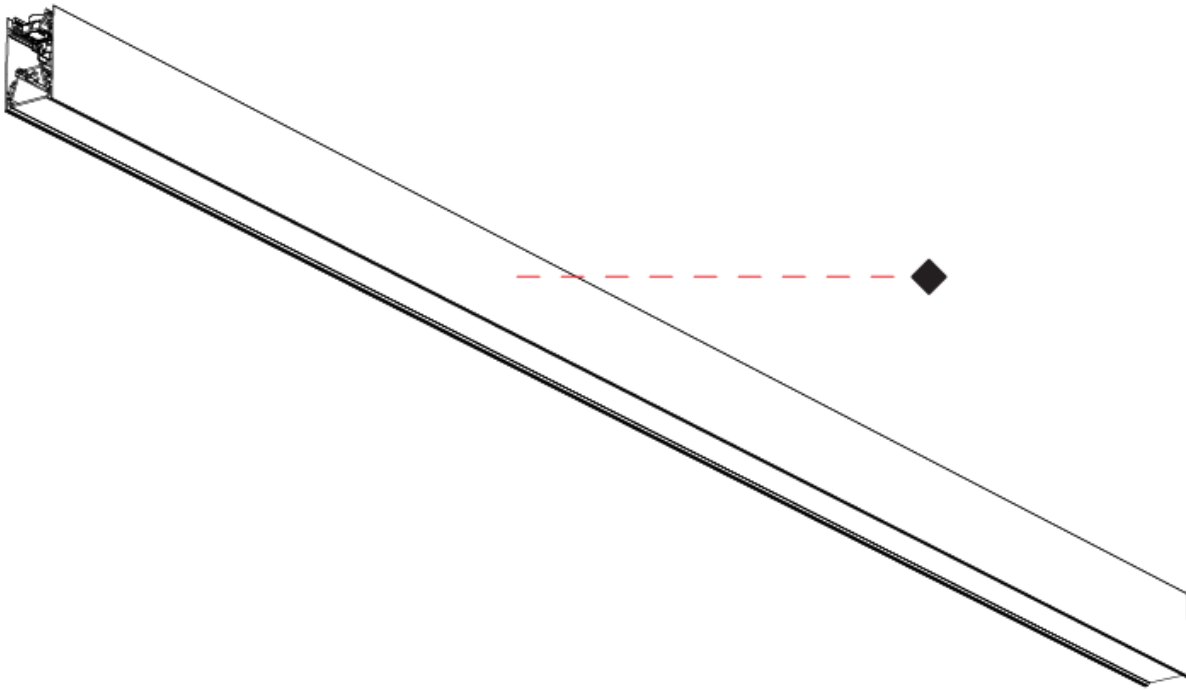

A3C254-

PROJECT	_____
TYPE	_____
SPECIFIER	_____
QUANTITY	_____
DATE	_____