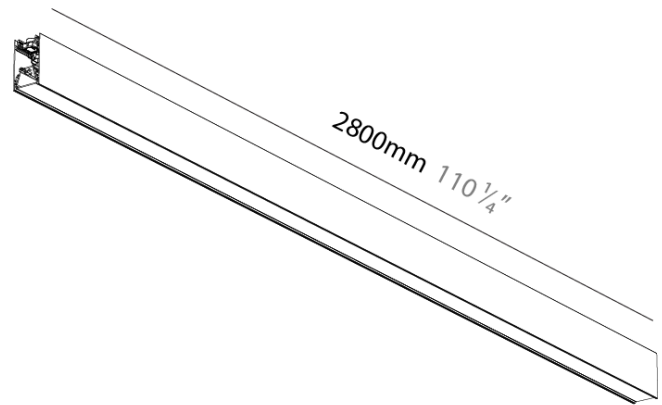

1. To build a product code in our configurator select the specify button on the base model # product page
2. To build a manual product code on this datasheet choose from the options listed below in blue font and add the suffix to the base model #

GENERAL
Series: Forties
Partner: Prolicht
Division: Architectural
Installation: Surface
Product Type: Linear Profiles
Mounting Location: Ceiling
Light Distribution: Direct

PHYSICAL
Shape: Rectangle
Length (mm): 2800
Length (in): 110 3/4
Width (mm): 45
Width (in): 1 3/4
Height (mm): 76
Height (in): 3
Diffuser: [Opal](#), [Prismatic](#), [Clear Prismatic](#), [Raster Black](#), [Glare Control](#), [Wallwash Right](#), [Wallwash Left](#), [Wallwash Double Asymmetric](#)
Fixture Finish: [SSR / BKV / CWI / CRY / HAB / UFT / ITA / RUA / FTG / MYG / LOD / PUS / FRO / FUP / KIA / POP / BLS / SPG / MEY / GOH / CHC / COM / ABZ / JAG / OBR / MOS / ROR](#)
Accent Finish: [OPL / MPM / CMP / RBK / GCL / WWR / WWL / WDA](#)
Fixture Material: Aluminum Die Cast

ELECTRICAL
Lamp Type: LED
Input Wattage (W): 29
Total Output Wattage (W): 26.3
Dimming: [Non-dimmable](#) / [MATTER Dimming](#)
Driver Included: Yes
Driver Location: Integrated
Driver Type: Constant Current - Universal
Driver Class: Class 2
Input Voltage (V): 120

LED
Color Temperature (°K): 2700-6500 Tunable White
Max. Delivered Lumen (lm): Max 4208
CRI: >90 CRI
Lamp Life (hrs): 50000

RATINGS AND CERTIFICATIONS
Certified By: Certified for North American Standards
IP rating: IP40