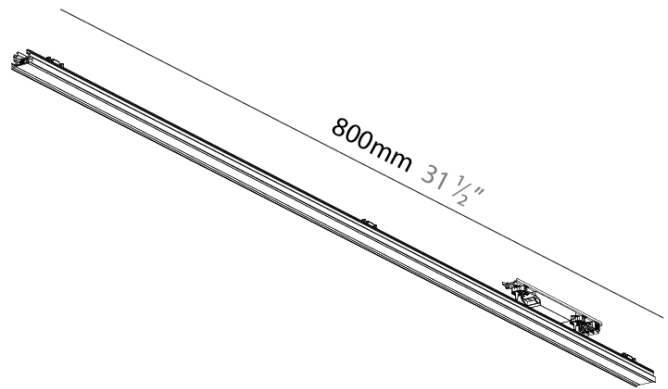

FORTIES SURFACE

A3C268-HE-

base number Color
Temperature

PROJECT
TYPE
SPECIFIER
QUANTITY
DATE

DESCRIPTION

Forties, Linear Insert, 800mm/ 31 1/2", 6W LED, 2700K / 3000K / 3500K / 4000K, Max 819lm, CRI:90, IP40, Diffuser: Black Raster, Non-Dimmable

1. To build a product code in our configurator select the specify button on the base model # product page
2. To build a manual product code on this datasheet choose from the options listed below in blue font and add the suffix to the base model #

GENERAL

Series: Forties
Partner: Prolicht
Division: Architectural
Installation: Surface
Product Type: Linear Profiles
Mounting Location: Ceiling
Light Distribution: Direct

PHYSICAL

Shape: Rectangle
Length (mm): 800
Length (in): 31 1/2
Width (mm): 45
Width (in): 1 3/4
Height (mm): 35
Height (in): 1 3/8
Diffuser: Black Raster
Accent Finish: BKR
Fixture Material: Aluminum Die Cast

ELECTRICAL

Lamp Type: LED
Input Wattage (W): 6
Total Output Wattage (W): 5.5
Dimming: Non-Dimmable
Driver Included: Yes
Driver Location: Integrated
Driver Type: Constant Current - Universal
Driver Class: Class 2
Input Voltage (V): 120

LED

Color Temperature (°K): 2700 / 3000 / 3500 / 4000
Max. Delivered Lumen (lm): Max 819
CRI: >90 CRI
Lamp Life (hrs): 50000

RATINGS AND CERTIFICATIONS

Certified By: Certified for North American Standards
IP rating: IP40