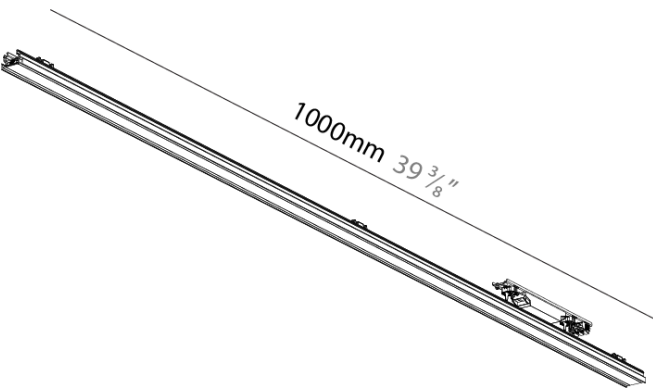

1. To build a product code in our configurator select the specify button on the base model # product page
2. To build a manual product code on this datasheet choose from the options listed below in blue font and add the suffix to the base model #

GENERAL
Series: Forties _____
Partner: Prolicht _____
Division: Architectural _____
Installation: Surface _____
Product Type: Linear Profiles _____
Mounting Location: Ceiling _____
Light Distribution: Direct _____

PHYSICAL
Shape: Rectangle _____
Length (mm): 800 _____
Length (in): 31 1/2 _____
Width (mm): 45 _____
Width (in): 1 3/4 _____
Height (mm): 35 _____
Height (in): 1 3/8 _____
Diffuser: Black Raster _____
Accent Finish: BKR _____
Fixture Material: Aluminum Die Cast _____

ELECTRICAL
Lamp Type: LED _____
Input Wattage (W): 15 _____
Total Output Wattage (W): 13.6 _____
Dimming: [Non-Dimming / 0-10V Dimming / Phase Dimming / DALI Dimming / MATTER Dimming](#) _____
Driver Included: Yes _____
Driver Location: Integrated _____
Driver Type: Constant Current - Universal _____
Driver Class: Class 2 _____
Input Voltage (V): 120 _____

LED
Color Temperature (°K): [2700 / 3000 / 3500 / 4000](#) _____
Max. Delivered Lumen (lm): Max 2125 _____
CRI: >90 CRI _____
Lamp Life (hrs): 50000 _____

RATINGS AND CERTIFICATIONS
Certified By: Certified for North American Standards _____
IP rating: IP40 _____