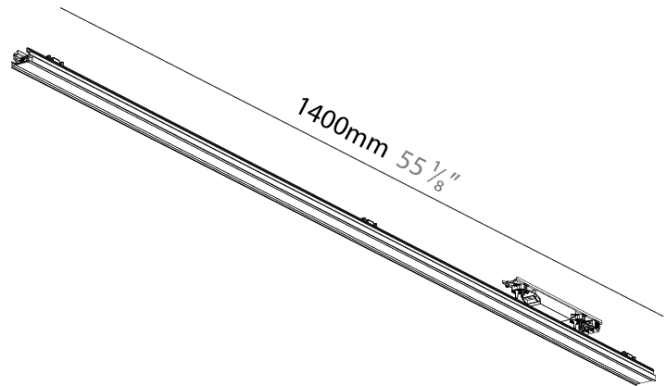

1. To build a product code in our configurator select the specify button on the base model # product page
2. To build a manual product code on this datasheet choose from the options listed below in blue font and add the suffix to the base model #

GENERAL
Series: Forties _____
Partner: Prolicht _____
Division: Architectural _____
Installation: Surface _____
Product Type: Linear Profiles _____
Mounting Location: Ceiling _____
Light Distribution: Direct _____

PHYSICAL
Shape: Rectangle _____
Length (mm): 1400 _____
Length (in): 55 1/8 _____
Width (mm): 45 _____
Width (in): 1 3/4 _____
Height (mm): 35 _____
Height (in): 1 3/8 _____
Diffuser: Black Raster _____
Accent Finish: BKR _____
Fixture Material: Aluminum Die Cast _____

ELECTRICAL
Lamp Type: LED _____
Input Wattage (W): 21 _____
Total Output Wattage (W): 19.1 _____
Dimming: [Non-Dimming / 0-10V Dimming / Phase Dimming / DALI Dimming / MATTER Dimming](#) _____
Driver Included: Yes _____
Driver Location: Integrated _____
Driver Type: Constant Current - Universal _____
Driver Class: Class 2 _____
Input Voltage (V): 120 _____

LED
Color Temperature (°K): [2700 / 3000 / 3500 / 4000](#) _____
Max. Delivered Lumen (lm): Max 2892 _____
CRI: >90 CRI _____
Lamp Life (hrs): 50000 _____

RATINGS AND CERTIFICATIONS
Certified By: Certified for North American Standards _____
IP rating: IP40 _____