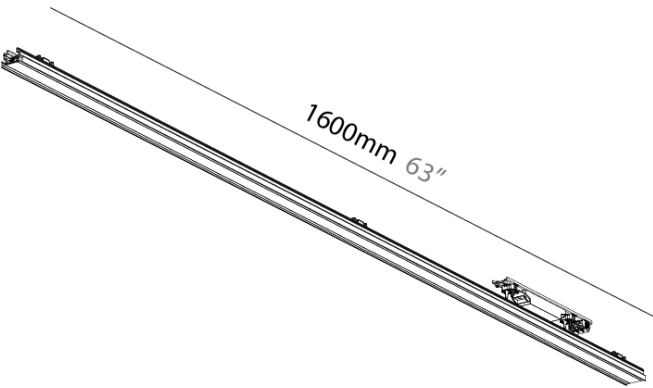

FORTIES SURFACE

A3C277-

base number   LED Dimming

PROJECT	_____
TYPE	_____
SPECIFIER	_____
QUANTITY	_____
DATE	_____

DESCRIPTION
Forties, Linear Insert, 1,600mm/ 63", 17W LED, Max 2348lm, Tunable White,CRI:90, IP40, Diffuser: Black Raster, Dimmable

1. To build a product code in our configurator select the specify button on the base model # product page
2. To build a manual product code on this datasheet choose from the options listed below in blue font and add the suffix to the base model #

GENERAL
Series: Forties
Partner: Prolicht
Division: Architectural
Installation: Surface
Product Type: Linear Profiles
Mounting Location: Ceiling
Light Distribution: Direct

PHYSICAL
Shape: Rectangle
Length (mm): 1400
Length (in): 55 1/8
Width (mm): 45
Width (in): 1 3/4
Height (mm): 35
Height (in): 1 3/8
Diffuser: Black Raster
Accent Finish: BKR
Fixture Material: Aluminum Die Cast

ELECTRICAL
Lamp Type: LED
Input Wattage (W): 17
Total Output Wattage (W): 15.5
Dimming: [Non-dimming](#) / [DALI Dimming](#) / [MATTER Dimming](#)
Driver Included: Yes
Driver Location: Integrated
Driver Type: Constant Current - Universal
Driver Class: Class 2
Input Voltage (V): 120

LED
Color Temperature (°K): 2700-6500 Tunable White
Max. Delivered Lumen (lm): Max 2056
CRI: >90 CRI
Lamp Life (hrs): 50000

RATINGS AND CERTIFICATIONS
Certified By: Certified for North American Standards
IP rating: IP40