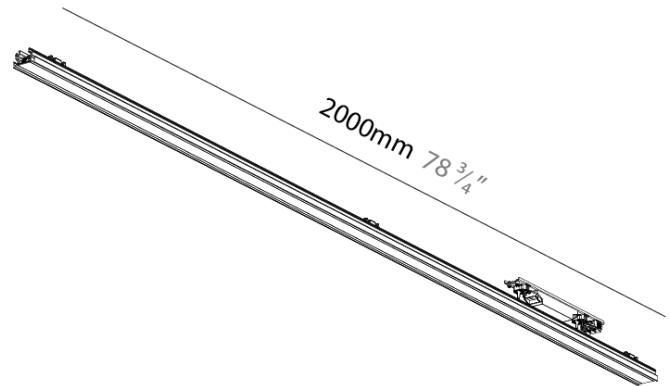

FORTIES SURFACE

A3C281-

base number LED
Dimming

PROJECT _____
TYPE _____
SPECIFIER _____
QUANTITY _____
DATE _____

DESCRIPTION

Forties, Linear Insert, 2,000mm/ 78 3/4", 21W LED, Max 2938lm, Tunable White, CRI:90, IP40, Diffuser: Black Raster, Dimmable

1. To build a product code in our configurator select the specify button on the base model # product page
2. To build a manual product code on this datasheet choose from the options listed below in blue font and add the suffix to the base model #

GENERAL

Series: Forties
Partner: Prolicht
Division: Architectural
Installation: Surface
Product Type: Linear Profiles
Mounting Location: Ceiling
Light Distribution: Direct

PHYSICAL

Shape: Rectangle
Length (mm): 2000
Length (in): 78 3/4
Width (mm): 45
Width (in): 1 3/4
Height (mm): 35
Height (in): 1 3/8
Diffuser: Black Raster
Accent Finish: BKR
Fixture Material: Aluminum Die Cast

ELECTRICAL

Lamp Type: LED
Input Wattage (W): 21
Total Output Wattage (W): 19.1
Dimming: [Non-dimming](#) / [DALI Dimming](#) / [MATTER Dimming](#)
Driver Included: Yes
Driver Location: Integrated
Driver Type: Constant Current - Universal
Driver Class: Class 2
Input Voltage (V): 120

LED

Color Temperature (°K): 2700-6500 Tunable White
Max. Delivered Lumen (lm): Max 2938
CRI: >90 CRI
Lamp Life (hrs): 50000

RATINGS AND CERTIFICATIONS

Certified By: Certified for North American Standards
IP rating: IP40