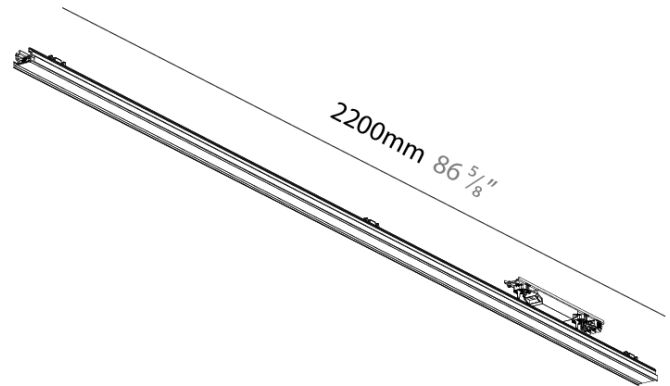

1. To build a product code in our configurator select the specify button on the base model # product page
2. To build a manual product code on this datasheet choose from the options listed below in blue font and add the suffix to the base model #

GENERAL

Series: Forties _____
Partner: Prolicht _____
Division: Architectural _____
Installation: Surface _____
Product Type: Linear Profiles _____
Mounting Location: Ceiling _____
Light Distribution: Direct _____

PHYSICAL

Shape: Rectangle _____
Length (mm): 2200 _____
Length (in): 86 5/8 _____
Width (mm): 45 _____
Width (in): 1 3/4 _____
Height (mm): 35 _____
Height (in): 1 3/8 _____
Diffuser: Black Raster _____
Accent Finish: BKR _____
Fixture Material: Aluminum Die Cast _____

ELECTRICAL

Lamp Type: LED _____
Input Wattage (W): 23 _____
Total Output Wattage (W): 20.9 _____
Dimming: [Non-dimming](#) / [DALI Dimming](#) / [MATTER Dimming](#) _____
Driver Included: Yes _____
Driver Location: Integrated _____
Driver Type: Constant Current - Universal _____
Driver Class: Class 2 _____
Input Voltage (V): 120 _____

LED

Color Temperature (°K): 2700-6500 Tunable White _____
Max. Delivered Lumen (lm): Max 3230 _____
CRI: >90 CRI _____
Lamp Life (hrs): 50000 _____

RATINGS AND CERTIFICATIONS

Certified By: Certified for North American Standards _____
IP rating: IP40 _____