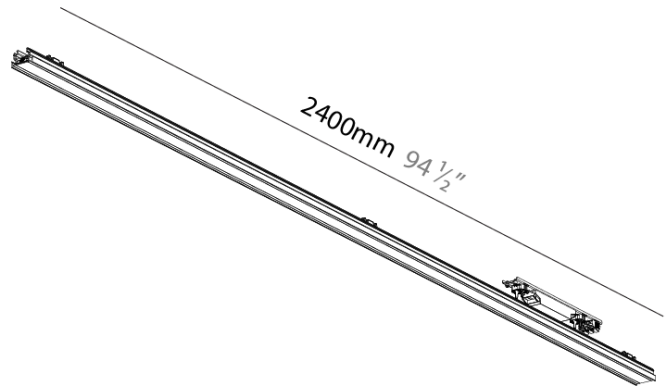

FORTIES SURFACE

A3C284- -

base number LED Dimming Color Temperature

DESCRIPTION

Forties, Linear Insert, 2,400mm/ 94 1/2", 36W LED, 2700K / 3000K / 3500K / 4000K, Max 5119lm, CRI:90, IP40, Diffuser: Black Raster, Dimmable

1. To build a product code in our configurator select the specify button on the base model # product page
2. To build a manual product code on this datasheet choose from the options listed below in blue font and add the suffix to the base model #

GENERAL

Series: Forties
Partner: Prolicht
Division: Architectural
Installation: Surface
Product Type: Linear Profiles
Mounting Location: Ceiling
Light Distribution: Direct

PHYSICAL

Shape: Rectangle
Length (mm): 2400
Length (in): 94 1/2
Width (mm): 45
Width (in): 1 3/4
Height (mm): 35
Height (in): 1 3/8
Diffuser: Black Raster
Accent Finish: BKR
Fixture Material: Aluminum Die Cast

ELECTRICAL

Lamp Type: LED
Input Wattage (W): 36
Total Output Wattage (W): 32.8
Dimming: [Non-Dimming / 0-10V Dimming / Phase Dimming / DALI Dimming / MATTER Dimming](#)
Driver Included: Yes
Driver Location: Integrated
Driver Type: Constant Current - Universal
Driver Class: Class 2
Input Voltage (V): 120
Constant Current (MA): 210mA

LED

Color Temperature (°K): 2700 / 3000 / 3500 / 4000
Max. Delivered Lumen (lm): Max 5119
CRI: >90 CRI
Lamp Life (hrs): 50000

RATINGS AND CERTIFICATIONS

Certified By: Certified for North American Standards
IP rating: IP40