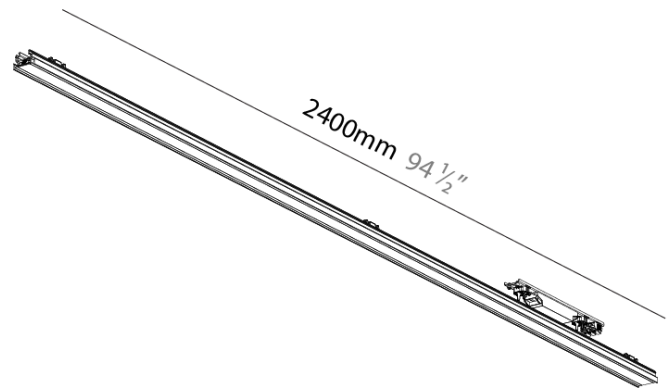

1. To build a product code in our configurator select the specify button on the base model # product page
2. To build a manual product code on this datasheet choose from the options listed below in blue font and add the suffix to the base model #

GENERAL

Series: Forties _____
Partner: Prolicht _____
Division: Architectural _____
Installation: Surface _____
Product Type: Linear Profiles _____
Mounting Location: Ceiling _____
Light Distribution: Direct _____

PHYSICAL

Shape: Rectangle _____
Length (mm): 2400 _____
Length (in): 94 1/2 _____
Width (mm): 45 _____
Width (in): 1 3/4 _____
Height (mm): 35 _____
Height (in): 1 3/8 _____
Diffuser: Black Raster _____
Accent Finish: BKR _____
Fixture Material: Aluminum Die Cast _____

ELECTRICAL

Lamp Type: LED _____
Input Wattage (W): 18 _____
Total Output Wattage (W): 16.4 _____
Dimming: Non-Dimmable _____
Driver Included: Yes _____
Driver Location: Integrated _____
Driver Type: Constant Current - Universal _____
Driver Class: Class 2 _____
Input Voltage (V): 120 _____
Constant Current (MA): 105mA _____

LED

Color Temperature (°K): 2700 / 3000 / 3500 / 4000 _____
Max. Delivered Lumen (lm): Max 2475 _____
CRI: >90 CRI _____
Lamp Life (hrs): 50000 _____

RATINGS AND CERTIFICATIONS

Certified By: Certified for North American Standards _____
IP rating: IP40 _____