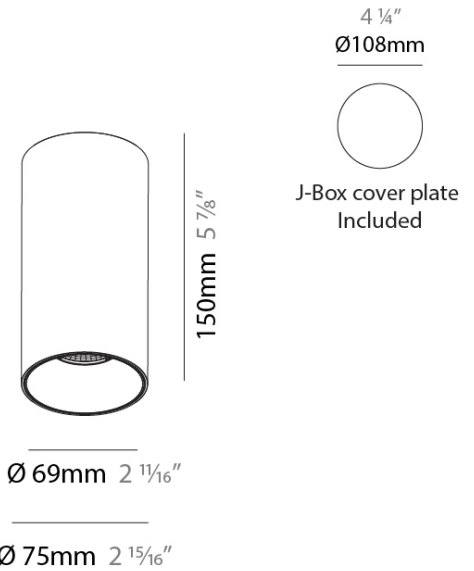

GENERAL

Series: Invader Standard
Subseries: Invader On Round
Partner: Prolicht
Division: Architectural
Installation: Surface
Product Type: Ceiling Surface
Mounting Location: Ceiling
Light Distribution: Downlight

PHYSICAL

Aperture Sizes - Downlights: 2"
Shape: Cylinder
Diameter (mm): 75
Diameter (in): 2 ¹⁵/₁₆
Height (mm): 150
Height (in): 5 ⁷/₈
Weight (kg): 0.489
Weight (lbs): 1.08
Fixture Finish: SSR / BKV / CWI / CRY / HAB / UFT / ITA / RUA / FTG / MYG / LOD / PUS / FRO / FUP / KIA / POP / BLS / SPG / MEY / GOH / CHC / COM / ABZ / JAG / OBR / MOS / ROR
Fixture Material: Aluminum Die Cast

ELECTRICAL

Lamp Type: LED (Zhaga Standard)
Input Wattage (W): 11
Total Output Wattage (W): 10
Dimming: Non-Dimmable
Driver Included: Yes
Driver Location: Integrated
Driver Type: Constant Current
Driver Class: Class 2
Input Voltage (V): 120
Constant Current (MA): 350
Upon Request: Remote: 0-10Vdc dimming / Phase dimming 120Vac / Non-dimming 120/277Vac

LED

Number of LEDs: 1
Color Temperature (°K): 2700 / 3000 / 3500 / 4000
Max. Delivered Lumen (lm): 660 / 680 / 715 / 730
CRI: >90 CRI
Lamp Life (hrs): 50000

OPTICAL

Reflector: 20 / 40 / 60

RATINGS AND CERTIFICATIONS

Certified By: Certified for North American Standards
IP rating: IP20