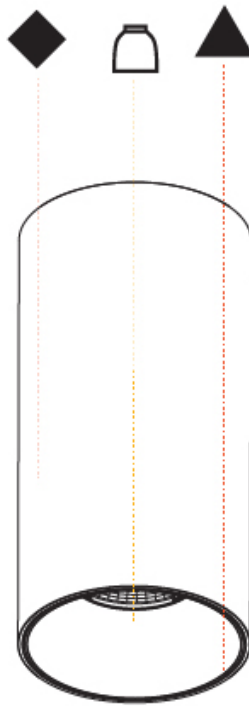

INVADER ON ROUND SURFACE

A3D008-

PROJECT

TYPE

SPECIFIER

QUANTITY

DATE

A