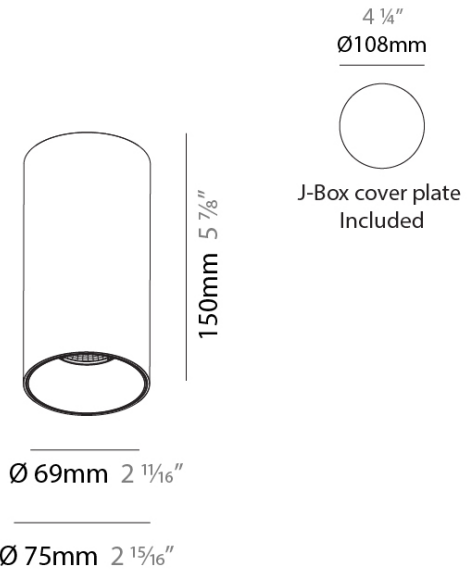

GENERAL

Series: Invader Standard
Subseries: Invader On Round
Partner: Prolicht
Division: Architectural
Installation: Surface
Product Type: Ceiling Surface
Mounting Location: Ceiling
Light Distribution: Downlight

PHYSICAL

Aperture Sizes - Downlights: 2"
Shape: Cylinder
Diameter (mm): 75
Diameter (in): 2 ¹⁵/₁₆
Height (mm): 150
Height (in): 5 ⁷/₈
Weight (kg): 0.489
Weight (lbs): 1.08
Fixture Finish: SSR / BKV / CWI / CRY / HAB / UFT / ITA / RUA / FTG / MYG / LOD / PUS / FRO / FUP / KIA / POP / BLS / SPG / MEY / GOH / CHC / COM / ABZ / JAG / OBR / MOS / ROR
Fixture Material: Aluminum Die Cast

ELECTRICAL

Lamp Type: LED (Zhaga Standard)
Input Wattage (W): 11
Total Output Wattage (W): 10
Dimming: Non-Dimmable
Driver Included: Yes
Driver Location: Integrated
Driver Type: Constant Current
Driver Class: Class 2
Input Voltage (V): 120
Constant Current (MA): 350
Upon Request: Remote: 0-10Vdc dimming / Phase dimming 120Vac / Non-dimming 120/277Vac

LED

Number of LEDs: 1
Color Temperature (°K): 2700 / 3000 / 3500 / 4000
Max. Delivered Lumen (lm): 660 / 680 / 715 / 730
CRI: >90 CRI
Lamp Life (hrs): 50000

OPTICAL

Reflector*: 20 / 40 / 60

RATINGS AND CERTIFICATIONS

Certified By: Certified for North American Standards
IP rating: IP20