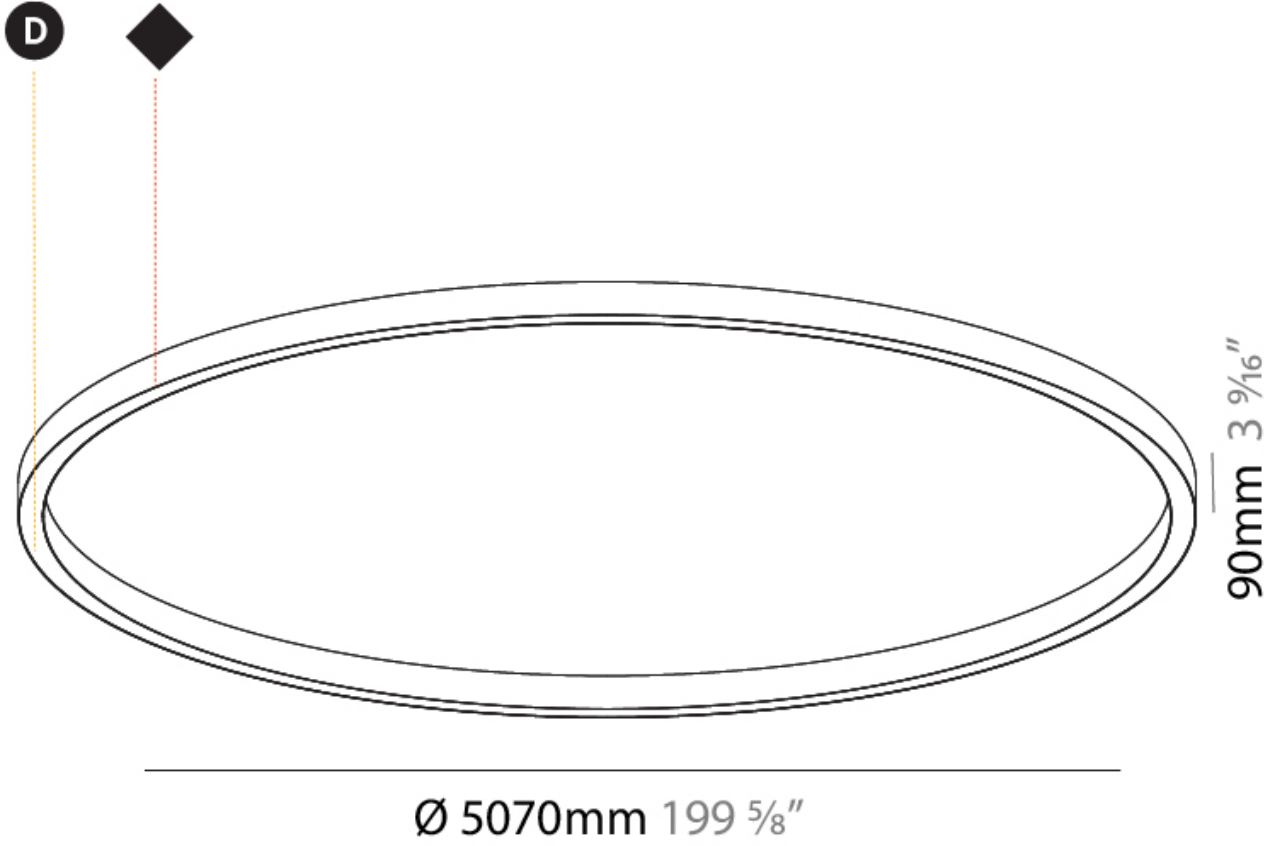

A3D022-

PROJECT	_____
TYPE	_____
SPECIFIER	_____
QUANTITY	_____
DATE	_____