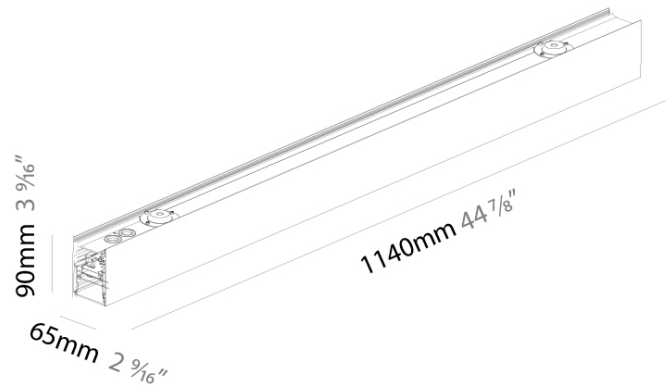

GENERAL

Series: Super-G
Subseries: Super-G Slim 65
Partner: Prolicht
Division: Architectural
Installation: Surface
Product Type: Linear Profiles
Mounting Location: Ceiling
Light Distribution: Direct

PHYSICAL

Shape: Rectangle
Length (mm): 1140
Length (in): 44 7/8
Width (mm): 65
Width (in): 2 9/16
Height (mm): 90
Height (in): 3 9/16
Min. Recessing Depth (mm): 120
Min. Recessing Depth (in): 4 3/4
Weight (kg): 3.409
Weight (lbs): 7.52
Diffuser: PMMA - Opal or Micro-Prism
Fixture Finish: SSR / BKV / CWI / CRY / HAB / UFT / ITA / RUA / FTG / MYG / LOD / PUS / FRO / FUP / KIA / POP / BLS / SPG / MEY / GOH / CHC / COM / ABZ / JAG / OBR / MOS / ROR
Fixture Material: Extruded Aluminum

ELECTRICAL

Lamp Type: LED (Zhaga Standard)
Input Wattage (W): 26.4
Total Output Wattage (W): 24
Dimming: Tri-Mode (Non-Dimming and Phase Dimming (120Vac only) and 0-10V Dimming)
Driver Included: Yes
Driver Location: Integrated
Driver Type: Constant Current - Universal
Driver Class: Class 2
Input Voltage (V): 120 - 277
Constant Current (MA): 350

LED

Color Temperature (°K): 3000 / 3500 / 4000
Max. Delivered Lumen (lm): 2940 / 2999 / 3060
Nominal Lumen (lm): 3840 / 3920 / 4000
CRI: >90 CRI
Efficiency (%): 0.884
Lamp Life (hrs): 50000

RATINGS AND CERTIFICATIONS

Certified By: Certified for North American Standards
IP rating: IP20