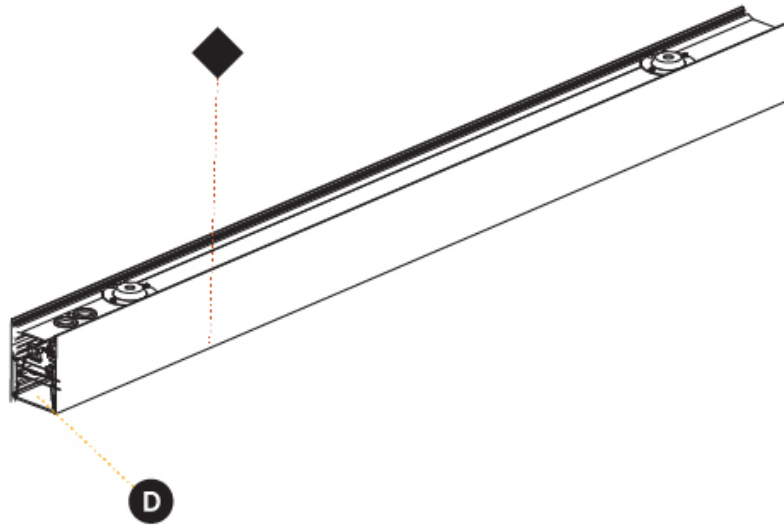

SUPER-G SLIM 65 SURFACE

A3D024-

PROJECT

TYPE

SPECIFIER

QUANTITY

DATE