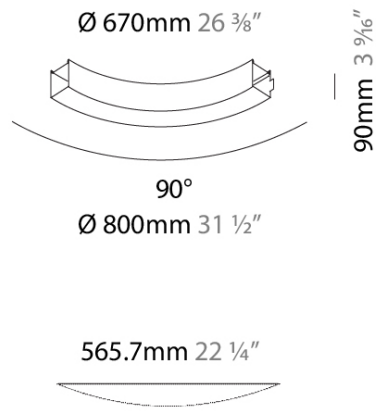

GENERAL
Series: Super-G
Subseries: Super-G Slim 65
Partner: Prolicht
Division: Architectural
Installation: Surface
Product Type: Linear Profiles
Mounting Location: Ceiling
Light Distribution: Direct

PHYSICAL
Shape: Curves
Length (mm): 566
Length (in): 22 1/4
Width (mm): 65
Width (in): 2 9/16
Height (mm): 90
Height (in): 3 9/16
Weight (kg): 1.775
Weight (lbs): 3.91
Diffuser: PMMA - Opal or Micro-Prism
Fixture Finish: SSR / BKV / CWI / CRY / HAB / UFT / ITA / RUA / FTG / MYG / LOD / PUS / FRO / FUP / KIA / POP / BLS / SPG / MEY / GOH / CHC / COM / ABZ / JAG / OBR / MOS / ROR
Fixture Material: Extruded Aluminum

ELECTRICAL
Lamp Type: LED (Zhaga Standard)
Input Wattage (W): 13.2
Total Output Wattage (W): 12
Dimming: Tri-Mode (Non-Dimming and Phase Dimming (120Vac only) and 0-10V Dimming)
Driver Included: Yes
Driver Location: Integrated
Driver Type: Constant Current - Universal
Driver Class: Class 2
Input Voltage (V): 120 - 277
Constant Current (MA): 350

LED
Color Temperature (°K): 3000 / 3500 / 4000
Max. Delivered Lumen (lm): 1470 / 1499 / 1530
Nominal Lumen (lm): 1920 / 1960 / 2000
CRI: >90 CRI
Efficiency (%): 0.884
Lamp Life (hrs): 50000

RATINGS AND CERTIFICATIONS
Certified By: Certified for North American Standards
IP rating: IP20