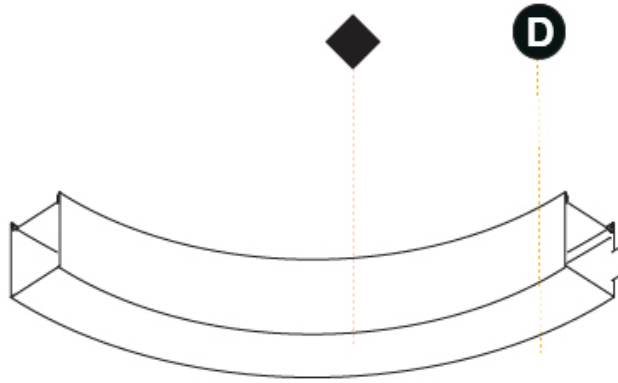

A3D030-

PROJECT _____

TYPE _____

SPECIFIER _____

QUANTITY _____

DATE _____