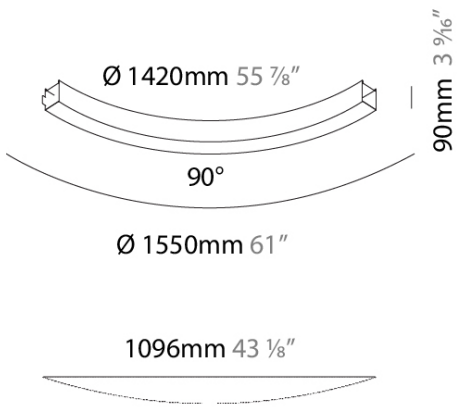

GENERAL
Series: Super-G
Subseries: Super-G Slim 65
Brand: Prolicht
Division: Architectural
Mounting Type: Surface
Mounting Location: Ceiling
Subcategory: Profile

PHYSICAL
Shape: Curves
Length (mm): 1096
Length (in): 43 1/8
Width (mm): 65
Width (in): 2 9/16
Height (mm): 90
Height (in): 3 9/16
Light Distribution: Direct
Weight (kg): 3.476
Weight (lbs): 7.66
Diffuser: PMMA - Opal or Micro-Prism
Fixture Finish: SSR / BKV / CWI / CRY / HAB / UFT / ITA / RUA / FTG / MYG / LOD / PUS / FRO / FUP / KIA / POP / BLS / SPG / MEY / GOH / GUM / CHC / COM / ABZ / JAG / OBR / MOS / ROR
Fixture Material: Extruded Aluminum
Cut-out Measurements: 1550mm / 61" / 1420mm / 55 7/8"

ELECTRICAL
Lamp Type: LED (Zhaga Standard)
Input Wattage (W): 28
Total Output Wattage (W): 24
Dimming: Tri-Mode (Non-Dimming and Phase Dimming (120Vac only) and 0-10V Dimming)
Driver Included: Yes
Driver Location: Integrated
Driver Type: Constant Current - Universal
Driver Class: Class 2
Input Voltage (V): 120 - 277
Constant Current (MA): 350

LED
Color Temperature (°K): 3000 / 3500 / 4000
Max. Delivered Lumen (lm): 2940 / 2999 / 3060
Nominal Lumen (lm): 3840 / 3920 / 4000
CRI: >90 CRI
Efficiency (%): 0.884
Lamp Life (hrs): 50000

RATINGS AND CERTIFICATIONS
Certified By: Certified for North American Standards
IP rating: IP20