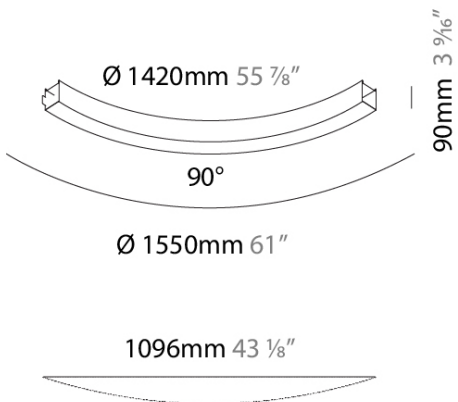

GENERAL
Series: Super-G
Subseries: Super-G Slim 65
Partner: Prolight
Division: Architectural
Installation: Surface
Product Type: Linear Profiles
Mounting Location: Ceiling
Light Distribution: Direct

PHYSICAL
Shape: Curves
Length (mm): 1096
Length (in): 43 1/8
Width (mm): 65
Width (in): 2 9/16
Height (mm): 90
Height (in): 3 9/16
Weight (kg): 3.476
Weight (lbs): 7.66
Diffuser: PMMA - Opal or Micro-Prism
Fixture Finish: SSR / BKV / CWI / CRY / HAB / UFT / ITA / RUA / FTG / MYG / LOD / PUS / FRO / FUP / KIA / POP / BLS / SPG / MEY / GOH / CHC / COM / ABZ / JAG / OBR / MOS / ROR
Fixture Material: Extruded Aluminum
Cut-out Measurements: 1550mm / 61" / 1420mm / 55 7/8"

ELECTRICAL
Lamp Type: LED (Zhaga Standard)
Input Wattage (W): 28
Total Output Wattage (W): 24
Dimming: Tri-Mode (Non-Dimming and Phase Dimming (120Vac only) and 0-10V Dimming)
Driver Included: Yes
Driver Location: Integrated
Driver Type: Constant Current - Universal
Driver Class: Class 2
Input Voltage (V): 120 - 277
Constant Current (MA): 350

LED
Color Temperature (°K): 3000 / 3500 / 4000
Max. Delivered Lumen (lm): 2940 / 2999 / 3060
Nominal Lumen (lm): 3840 / 3920 / 4000
CRI: >90 CRI
Efficiency (%): 0.884
Lamp Life (hrs): 50000

RATINGS AND CERTIFICATIONS
Certified By: Certified for North American Standards
IP rating: IP20