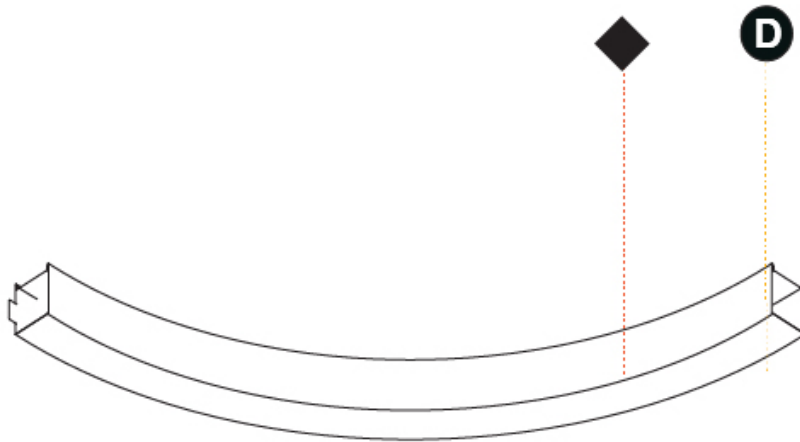

A3D034-

PROJECT

TYPE

SPECIFIER

QUANTITY

DATE