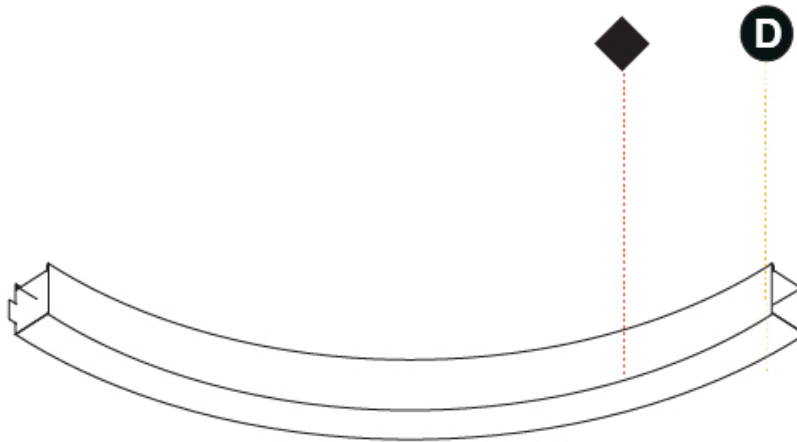

A3D034-

PROJECT

TYPE

SPECIFIER

QUANTITY

DATE

A

SUPER-G SLIM 65 SURFACE COLOR FINISH CHART