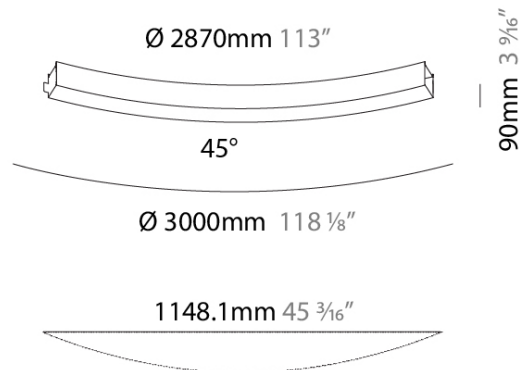

GENERAL

Series: Super-G
Subseries: Super-G Slim 65
Partner: Prolicht
Division: Architectural
Installation: Surface
Product Type: Linear Profiles
Mounting Location: Ceiling
Light Distribution: Direct

PHYSICAL

Shape: Curves
Length (mm): 1148
Length (in): 45 3/16
Width (mm): 65
Width (in): 2 9/16
Height (mm): 90
Height (in): 3 9/16
Weight (kg): 4.46
Weight (lbs): 9.83
Diffuser: PMMA - Opal or Micro-Prism
Fixture Finish: SSR / BKV / CWI / CRY / HAB / UFT / ITA / RUA / FTG / MYG / LOD / PUS / FRO / FUP / KIA / POP / BLS / SPG / MEY / GOH / CHC / COM / ABZ / JAG / OBR / MOS / ROR
Fixture Material: Extruded Aluminum
Cut-out Measurements: 3000mm / 118 1/8" / 2870mm / 113"

ELECTRICAL

Lamp Type: LED (Zhaga Standard)
Input Wattage (W): 28
Total Output Wattage (W): 24
Dimming: Tri-Mode (Non-Dimming and Phase Dimming (120Vac only) and 0-10V Dimming)
Driver Included: Yes
Driver Location: Integrated
Driver Type: Constant Current - Universal
Driver Class: Class 2
Input Voltage (V): 120 - 277
Constant Current (MA): 350

LED

Color Temperature (°K): 3000 / 3500 / 4000
Max. Delivered Lumen (lm): 2720 / 2783 / 2840
Nominal Lumen (lm): 3840 / 3920 / 4000
CRI: >90 CRI
Efficiency (%): 0.884
Lamp Life (hrs): 50000

RATINGS AND CERTIFICATIONS

Certified By: Certified for North American Standards
IP rating: IP20