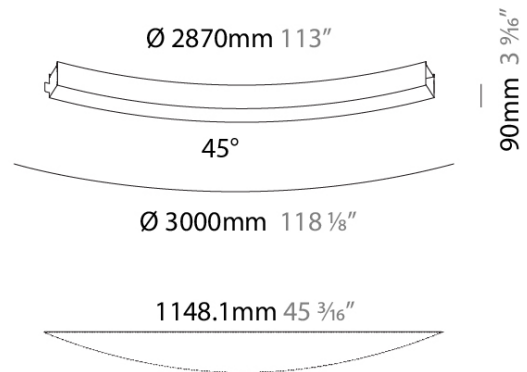

GENERAL

Series: Super-G
Subseries: Super-G Slim 65
Partner: Prolicht
Division: Architectural
Installation: Surface
Product Type: Linear Profiles
Mounting Location: Ceiling
Light Distribution: Direct

PHYSICAL

Shape: Curves
Length (mm): 1148
Length (in): 45 3/16
Width (mm): 65
Width (in): 2 9/16
Height (mm): 90
Height (in): 3 9/16
Weight (kg): 4.46
Weight (lbs): 9.83
Diffuser: PMMA - Opal or Micro-Prism
Fixture Finish: SSR / BKV / CWI / CRY / HAB / UFT / ITA / RUA / FTG / MYG / LOD / PUS / FRO / FUP / KIA / POP / BLS / SPG / MEY / GOH / CHC / COM / ABZ / JAG / OBR / MOS / ROR
Fixture Material: Extruded Aluminum
Cut-out Measurements: 3000mm / 118 1/8" / 2870mm / 113"

ELECTRICAL

Lamp Type: LED (Zhaga Standard)
Input Wattage (W): 28
Total Output Wattage (W): 24
Dimming: Tri-Mode (Non-Dimming and Phase Dimming (120Vac only) and 0-10V Dimming)
Driver Included: Yes
Driver Location: Integrated
Driver Type: Constant Current - Universal
Driver Class: Class 2
Input Voltage (V): 120 - 277
Constant Current (MA): 350

LED

Color Temperature (°K): 3000 / 3500 / 4000
Max. Delivered Lumen (lm): 2720 / 2783 / 2840
Nominal Lumen (lm): 3840 / 3920 / 4000
CRI: >90 CRI
Efficiency (%): 0.884
Lamp Life (hrs): 50000

RATINGS AND CERTIFICATIONS

Certified By: Certified for North American Standards
IP rating: IP20