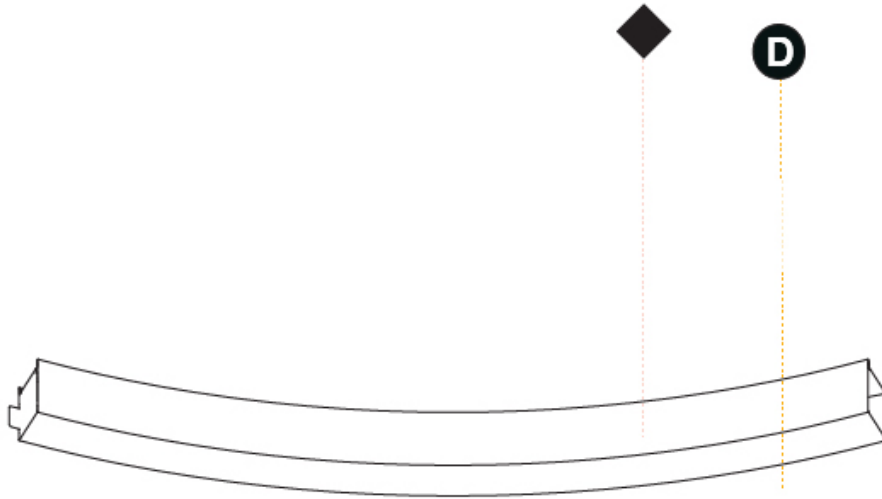

A3D036-

PROJECT _____

TYPE _____

SPECIFIER _____

QUANTITY _____

DATE _____

A