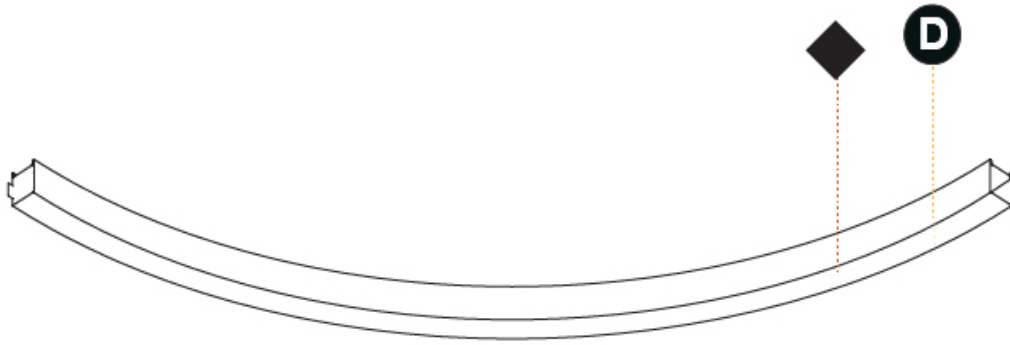

A3D040-

PROJECT

TYPE

SPECIFIER

QUANTITY

DATE