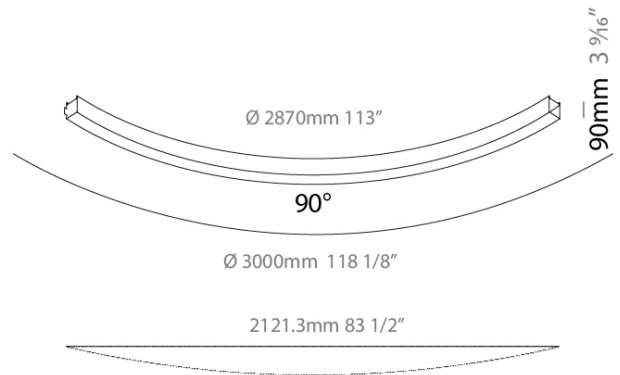

GENERAL

Series: Super-G
Subseries: Super-G Slim 65
Partner: Prolicht
Division: Architectural
Installation: Surface
Product Type: Linear Profiles
Mounting Location: Ceiling
Light Distribution: Direct

PHYSICAL

Shape: Curves
Diameter (mm): 5200
Diameter (in): 204 3/4
Length (mm): 1995
Length (in): 78 9/16
Width (mm): 65
Width (in): 2 9/16
Height (mm): 90
Height (in): 3 9/16
Weight (kg): 5.77
Weight (lbs): 12.72
Diffuser: PMMA - Opal or Micro-Prism
Fixture Finish: SSR / BKV / CWI / CRY / HAB / UFT / ITA / RUA / FTG / MYG / LOD / PUS / FRO / FUP / KIA / POP / BLS / SPG / MEY / GOH / CHC / COM / ABZ / JAG / OBR / MOS / ROR
Fixture Material: Extruded Aluminum
Cut-out Measurements: 5200mm / 204 3/4" / 5070mm / 199 5/8"

ELECTRICAL

Lamp Type: LED (Zhaga Standard)
Input Wattage (W): 49
Total Output Wattage (W): 42
Dimming: Tri-Mode (Non-Dimming and Phase Dimming (120Vac only) and 0-10V Dimming)
Driver Included: Yes
Driver Location: Integrated
Driver Type: Constant Current - Universal
Driver Class: Class 2
Input Voltage (V): 120 - 277
Constant Current (MA): 350

LED

Color Temperature (°K): 3000 / 3500 / 4000
Max. Delivered Lumen (lm): 4760 / 4861 / 4960
Nominal Lumen (lm): 6720 / 6860 / 7000
CRI: >90 CRI
Efficiency (%): 0.884
Lamp Life (hrs): 50000

RATINGS AND CERTIFICATIONS

Certified By: Certified for North American Standards
IP rating: IP20

PROJECT
TYPE
SPECIFIER
QUANTITY
DATE